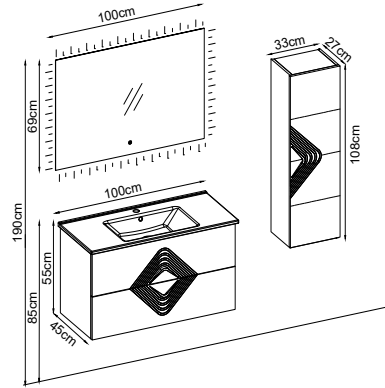

VESTA 55100 V52

Product Features

Doors : Matte Nat. Ant. Lacquer
Sides : Matte Nat. Ant. Melaminated MDF
Washbasin : Ceramic
Mirror : Cube

Custom Design

Product	Product Name	Page
Vanity Unit :	Vesta - 10103	-
Side Cabinet :	Vesta - 20027	-
Bench / Washbasin :	Ceramic - 40021	167
Countertop Basin :	-	170
Mirror :	Cube - 50005	164
Top Unit :	-	-
Legs :	-	161
Handle :	Vesta - 80021	-