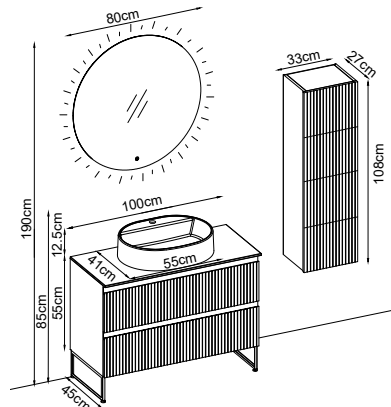

Product Features

Doors : Matte Nat. Ant. Lacquer
Sides : Matte Nat. Ant. Melamined MDF
Countertop : Matte White Lavel Akriemr
Washbasin : Matte Ant. Duru Acrimer
Mirror : Opal

Custom Design

Product	Product Name	Page
Vanity Unit :	Royal - 10135	-
Side Cabinet :	Royal - 20002	-
Bench / Washbasin :	Lavel - 30026	167
Countertop Basin :	Duru - 40032	170
Mirror :	Opal - 50007	164
Top Unit :	-	-
Legs :	Mtl - 70002	161

ROYAL 55100 V53