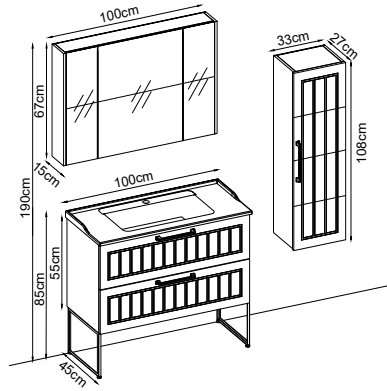

BETA 55100 V51

Product Features

Doors : Matte Nat. Ant. Lacquer
Sides : Matte Nat. Ant. Melaminated MDF
Washbasin : Matte White Sümela Acrimer
Mirror : Matte Ant. Belek

Custom Design

Product	Product Name	Page
Vanity Unit :	Beta - 10075	-
Side Cabinet :	Beta - 20022	-
Bench / Washbasin :	Sümela - 40042	167
Countertop Basin :	-	170
Mirror :	Belek - 50061	163
Top Unit :	-	-
Legs :	Mtl - 70006	161
Handle :	Beta - 80019	-