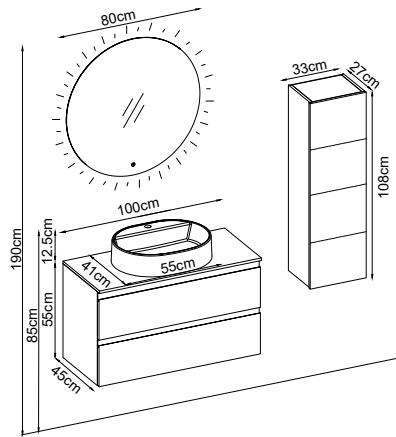

Product Features

- Doors : Matte White Lacquer
- Sides : Matte White Melaminated MDF
- Countertop : Matte White Lavel Acrimer
- Washbasin : Matte White Duru Acrimer
- Mirror : Opal

Custom Design

Product	Product Name	Page
Vanity Unit :	Moderno - 10182	-
Side Cabinet :	Line - 20006	-
Bench / Washbasin :	Lavel - 30026	167
Countertop Basin :	Duru - 40030	170
Mirror :	Opal - 50007	164
Top Unit :	-	-
Legs :	-	161

MODERNO 55100 V52