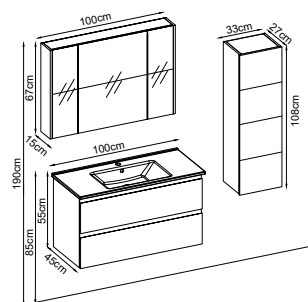

Custom Design

Product	Product Name	Page
Vanity Unit :	Moderno - 10185	-
Side Cabinet :	Line - 20006	-
Bench / Washbasin :	Ceramic - 40021	167
Countertop Basin :	-	170
Mirror :	Belek - 50060	163
Top Unit :	-	-
Legs :	-	161