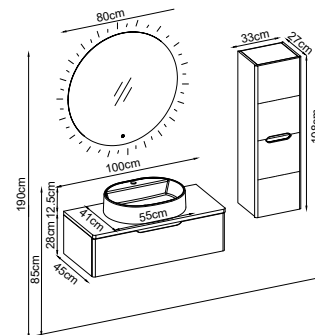

Custom Design

Product	Product Name	Page
Vanity Unit :	Belen - 10229	-
Side Cabinet :	Belen - 20013	-
Bench / Washbasin :	Flat - 30047	-
Countertop Basin :	Duru - 40032	170
Mirror :	Opal - 50007	164
Top Unit :	-	-
Legs :	-	161