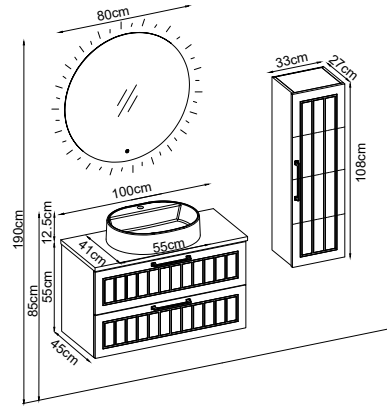

Product Features

Doors : Matte White Lacquer
 Sides : Matte White Melaminated MDF
 Countertop : Matte White Lavel Acrimer
 Washbasin : Matte White Duru Acrimer
 Mirror : Opal

Custom Design

Product	Product Name	Page
Vanity Unit :	Beta - 10076	-
Side Cabinet :	Beta - 20021	-
Bench / Washbasin :	Lavel - 30026	167
Countertop Basin :	Duru - 40030	170
Mirror :	Opal - 50007	164
Top Unit :	-	-
Legs :	-	161
Handle :	Beta - 80020	-