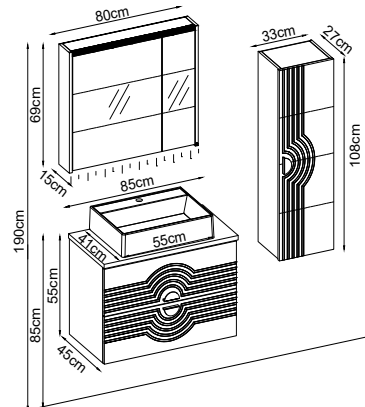

Product Features

- Doors : Matte Nat. Ant. Lacquer
- Sides : Matte Nat. Ant. Melamined MDF
- Countertop : Yosun Flat
- Washbasin : Matte Ant. Katre Acrimer
- Mirror : Matte Nat. Ant. Bright

Custom Design

Product	Product Name	Page
Vanity Unit :	Omega - 10128	-
Side Cabinet :	Omega - 20031	-
Bench / Washbasin :	Flat - 30033	168
Countertop Basin :	Katre - 40026	170
Mirror :	Bright - 50039	162
Top Unit :	-	-
Legs :	-	161
Handle :	Omega - 80023	-

OMEGA 5585 V54