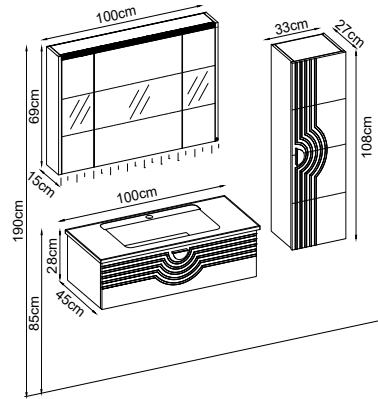

Product Features

- Doors : Matte White Lacquer
- Sides : Matte White Melaminated MDF
- Washbasin : Matte White Tera Acrimer
- Mirror : Matte White Bright

Custom Design

Product	Product Name	Page
Vanity Unit :	Omega - 10114	-
Side Cabinet :	Omega - 20030	-
Bench / Washbasin :	-	170
Countertop Basin :	Tera - 40006	167
Mirror :	Bright - 50027	162
Top Unit :	-	-
Legs :	-	161
Handle :	Omega - 80023	-

OMEGA 28100 V52