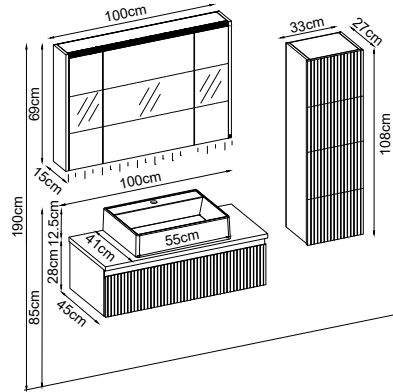

Product Features

- Doors : Deep Blue Lacquer
- Sides : Deep Blue Melamined MDF
- Countertop : Yosun Flat
- Washbasin : Deep Blue Katre Acrimer
- Mirror : Deep Blue Bright

Custom Design

Product	Product Name	Page
Vanity Unit :	Royal - 10164	-
Side Cabinet :	Royal - 20004	-
Bench / Washbasin :	Flat - 30023	167
Countertop Basin :	Katre - 40027	170
Mirror :	Bright - 50033	162
Top Unit :	-	-
Legs :	-	161

ROYAL 28100 V57