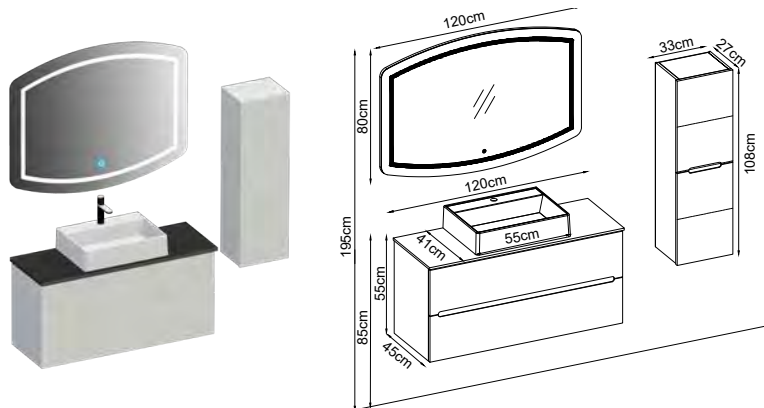

SMART 55120 V53

Product Features

Doors : Matte White Lacquer
Sides : Matte White Melaminated MDF
Countertop : Yosun Flat
Washbasin : Matte White Katre Acrimer
Mirror : Mavera

Custom Design

Product	Product Name	Page
Vanity Unit :	Smart - 10231	-
Side Cabinet :	Smart - 20016	-
Bench / Washbasin :	Flat - 30013	166
Countertop Basin :	Katre - 40024	170
Mirror :	Mavera - 50011	165
Top Unit :	-	-
Legs :	-	161