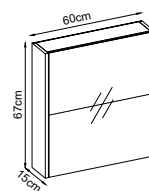

Technical Drawing :