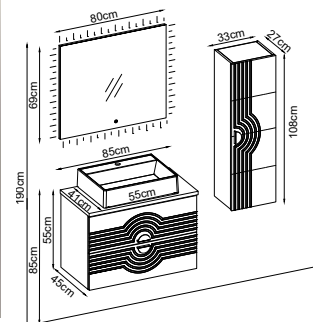

Custom Design

Product	Product Name	Page
Vanity Unit :	Omega - 10127	-
Side Cabinet :	Omega - 20032	-
Bench / Washbasin :	Lavel - 30036	168
Countertop Basin :	Katre - 40027	170
Mirror :	Cube - 50006	164
Top Unit :	-	-
Legs :	-	161
Handle :	Omega - 80023	-