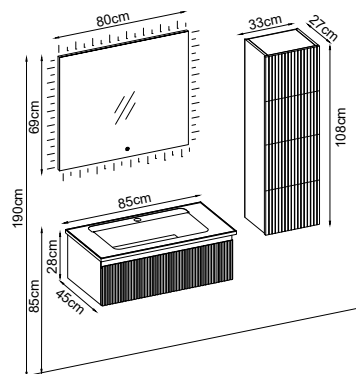

Product Features

Doors : Matte Nat. Ant. Lacquer
Sides : Matte Nat. Ant. Melamined MDF
Washbasin : Matte White Tera Acrimer
Mirror : Cube

Custom Design

Product	Product Name	Page
Vanity Unit :	Royal - 10149	-
Side Cabinet :	Royal - 20002	-
Bench / Washbasin :	Tera - 40011	168
Countertop Basin :	-	170
Mirror :	Cube - 50006	164
Top Unit :	-	-
Legs :	-	161