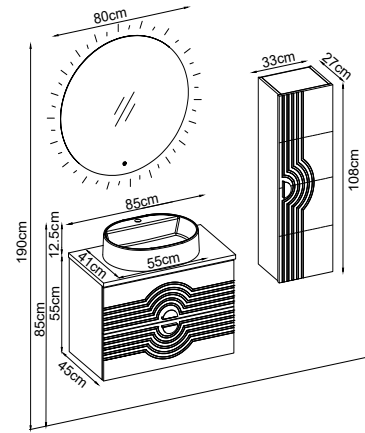

Product Features

- Doors : Matte White Lacquer
- Sides : Matte White Melamined MDF
- Countertop : Masif Flat
- Washbasin : Matte White Duru Acrimer
- Mirror : Opal

Custom Design

Product	Product Name	Page
Vanity Unit :	Omega - 10125	-
Side Cabinet :	Omega - 20030	-
Bench / Washbasin :	Flat - 30031	168
Countertop Basin :	Duru - 40030	170
Mirror :	Opal - 50007	164
Top Unit :	-	-
Legs :	-	161
Handle :	Omega - 80023	-