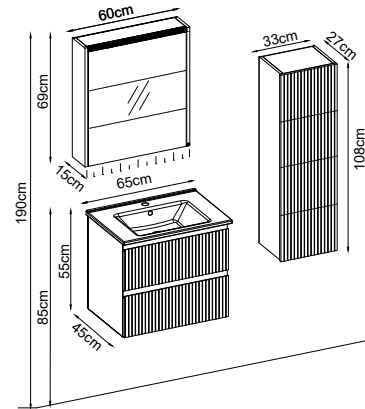

Product Features

- Doors : Deep Blue Lacquer
- Sides : Deep Blue Melaminated MDF
- Washbasin : Ceramic
- Mirror : Deep Blue Bright

Custom Design

Product	Product Name	Page
Vanity Unit :	Royal - 10141	-
Side Cabinet :	Royal - 20004	-
Bench / Washbasin :	Ceramic - 40023	169
Countertop Basin :	-	170
Mirror :	Bright - 50055	162
Top Unit :	-	-
Legs :	-	161