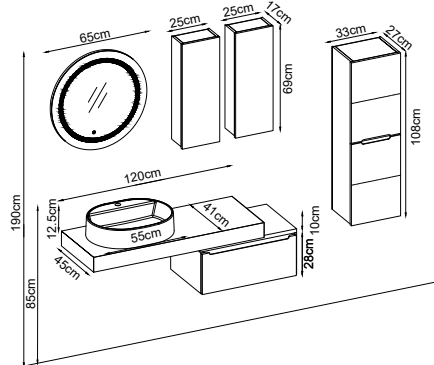

SMART 28140 V53

Product Features

- Doors : Matte White Lacquer
- Sides : Matte White Melaminated MDF
- Countertop : Yosun Box
- Washbasin : Matte White Duru Acrimer
- Mirror : Flex

Custom Design

Product	Product Name	Page
Vanity Unit :	Smart - 10246	-
Side Cabinet :	Smart - 20016	-
Bench / Washbasin :	Box - 30003	169
Countertop Basin :	Duru - 40030	170
Mirror :	Flex - 50010	164
Top Unit :	Moderno - 60008	-
Legs :	-	161