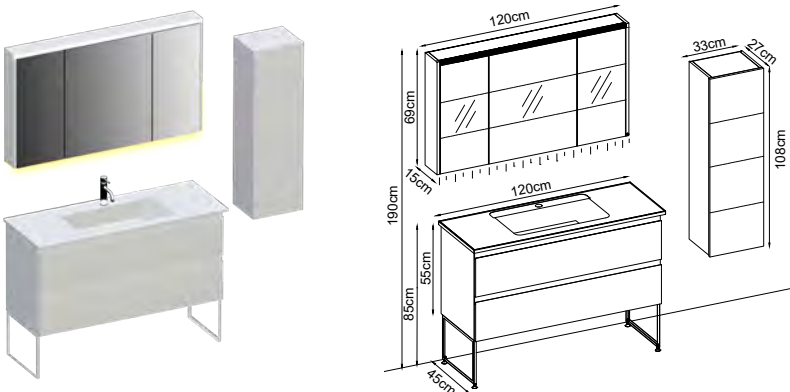

MODERNO 55120 V54

Product Features

Doors : Matte White Lacquer
Sides : Matte White Melamined MDF
Washbasin : Matte White Tera Acrimer
Mirror : Matte White Bright

Custom Design

Product	Product Name	Page
Vanity Unit :	Moderno - 10180	-
Side Cabinet :	Line - 20006	-
Bench / Washbasin :	Tera - 40001	166
Countertop Basin :	-	170
Mirror :	Bright - 50016	162
Top Unit :	-	-
Legs :	Mtl - 70005	161