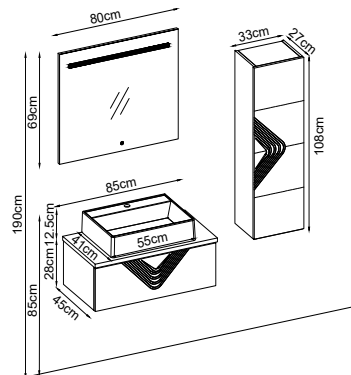

VESTA 2885 V53

Product Features

- Doors : Matte Nat. Ant. Lacquer
- Sides : Matte Nat. Ant. Melaminated MDF
- Countertop : Ud Flat
- Washbasin : Matte White Katre Acrimer
- Mirror : Fleto

Custom Design

Product	Product Name	Page
Vanity Unit :	Vesta - 10100	-
Side Cabinet :	Vesta - 20027	-
Bench / Washbasin :	Flat - 30032	168
Countertop Basin :	Katre - 40024	170
Mirror :	Fleto - 50003	164
Top Unit :	-	-
Legs :	-	161
Handle :	Vesta - 80022	-

VESTA 2885 V54