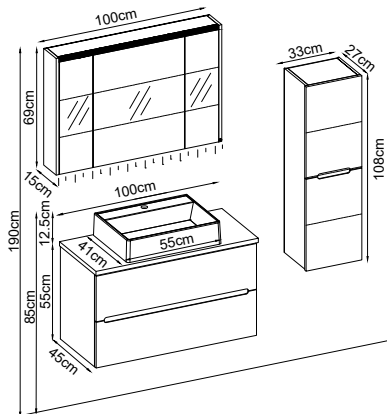

Product Features

Doors : Matte White Lacquer
Sides : Ud Melaminated MDF
Countertop : Ud Flat
Washbasin : Matte White Katre Acrimer
Mirror : Ud Bright

Custom Design

Product	Product Name	Page
Vanity Unit :	Smart - 10236	-
Side Cabinet :	Smart - 20017	-
Bench / Washbasin :	Flat - 30022	167
Countertop Basin :	Katre - 40024	170
Mirror :	Bright - 50030	162
Top Unit :	-	-
Legs :	-	161