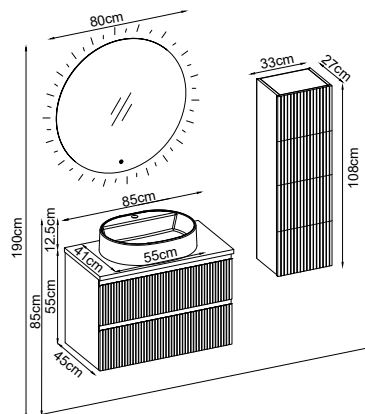

Custom Design

Product	Product Name	Page
Vanity Unit :	Royal - 10136	-
Side Cabinet :	Royal - 20004	-
Bench / Washbasin :	Level - 30036	168
Countertop Basin :	Katre - 40024	170
Mirror :	Bright - 50044	162
Top Unit :	-	-
Legs :	-	161