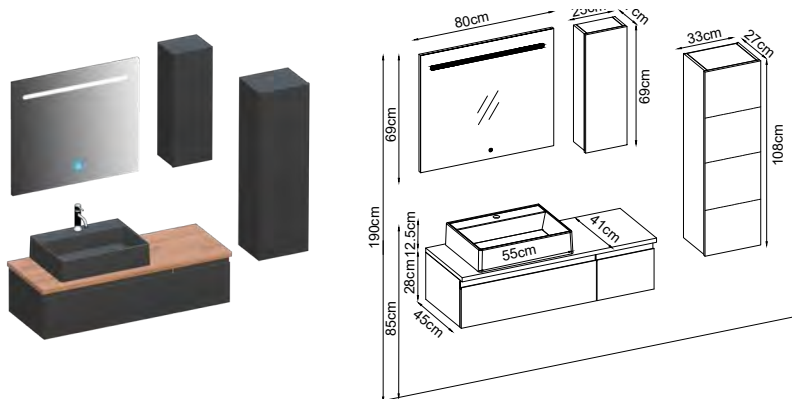

MODERNO 28120 V54

Product Features

Doors : Matte Nat. Ant. Lacquer
Sides : Matte Nat. Ant. Melaminated MDF
Countertop : Masif Flat
Washbasin : Matte Ant. Katre Acrimer
Mirror : Fleto

Custom Design

Product	Product Name	Page
Vanity Unit :	Moderno - 10195	-
Side Cabinet :	Line - 20007	-
Bench / Washbasin :	Flat - 30005	166
Countertop Basin :	Katre - 40026	170
Mirror :	Fleto - 50003	164
Top Unit :	Moderno - 60009	-
Legs :	-	161