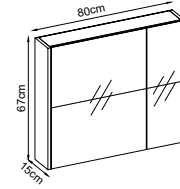

Color Option :

Mirror

Belek 100 Series :

Technical Drawing :

- 1- 4mm Mirror Thickness
- 2- Shelf is included

Color Option :

Belek 80 Series :

Technical Drawing :