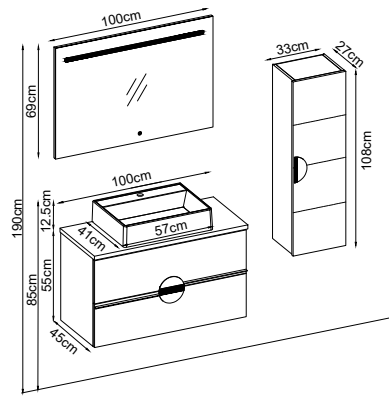

LUNA 55100 V52

Product Features

Doors : Water Green Soft Touch
Sides : Water Green Soft Touch
Countertop : Masif Flat
Washbasin : Water Green Katre Acrimer
Mirror : Fleto

Custom Design

Product	Product Name	Page
Vanity Unit :	Luna - 10057	-
Side Cabinet :	Luna - 20055	-
Bench / Washbasin :	Flat - 30021	167
Countertop Basin :	Katre - 40028	170
Mirror :	Fleto - 50002	160
Top Unit :	-	-
Legs :	-	161
Handle Vanity Unit:	Luna 100- 80017	-
Handle Side Cabinet:	Luna - 80018	-