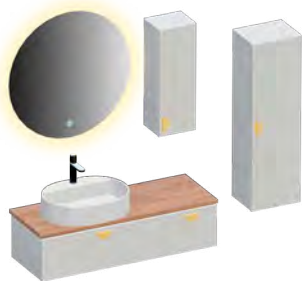

Product Features

- Doors : Matte White Lacquer
- Sides : Matte White Melaminated MDF
- Countertop : Masif Flat
- Washbasin : Matte White Duru Acrimer
- Mirror : Opal

Custom Design

Product	Product Name	Page
Vanity Unit :	Omega - 10112	-
Side Cabinet :	Omega - 20030	-
Bench / Washbasin :	Flat - 30005	166
Countertop Basin :	Duru - 40030	170
Mirror :	Opal - 50007	164
Top Unit :	Omega - 60002	-
Legs :	-	161
Handle :	Omega - 80023	-

OMEGA 28120 V54