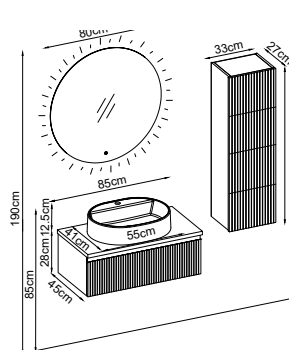

Custom Design

Product	Product Name	Page
Vanity Unit :	Royal - 10149	-
Side Cabinet :	Royal - 20003	-
Bench / Washbasin :	Flat - 30031	168
Countertop Basin :	Duru - 40031	170
Mirror :	Opal - 50007	164
Top Unit :	-	-
Legs :	-	161