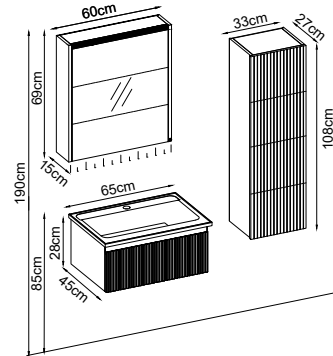

ROYAL 2865 V51

Product Features

- Doors : Matte Nat. Ant. Lacquer
- Sides : Matte Nat. Ant. Melaminated MDF
- Washbasin : Matte White Tera Acrimer
- Mirror : Matte Nat. Ant. Bright

Custom Design

Product	Product Name	Page
Vanity Unit :	Royal - 10175	-
Side Cabinet :	Royal - 20002	-
Bench / Washbasin :	Tera - 40016	169
Countertop Basin :	-	170
Mirror :	Bright - 50050	162
Top Unit :	-	-
Legs :	-	161