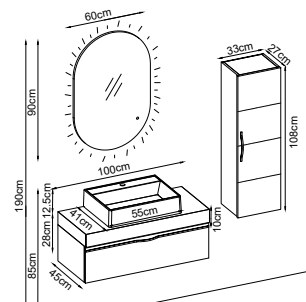

Custom Design

Product	Product Name	Page
Vanity Unit :	Bathline - 10014	-
Side Cabinet :	Bathline - 20037	-
Bench / Washbasin :	Box - 30019	167
Countertop Basin :	Katre - 40029	170
Mirror :	Oslo - 50014	165
Top Unit :	-	-
Legs :	-	161
Handle Vanity Unit :	Bathline 100 - 80025	-
Handle Side Cabinet :	Bathline - 80001	-