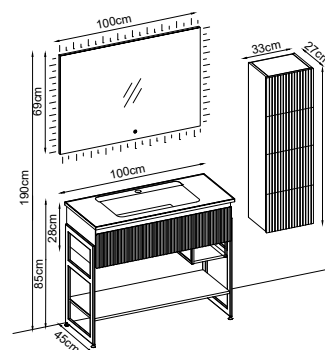

Custom Design

Product	Product Name	Page
Vanity Unit :	Royal - 10170	-
Side Cabinet :	Royal - 20002	-
Bench / Washbasin :	Tera - 40007	167
Countertop Basin :	-	170
Mirror :	Cube - 50005	164
Top Unit :	-	-
Legs :	Mtl - 70023	161