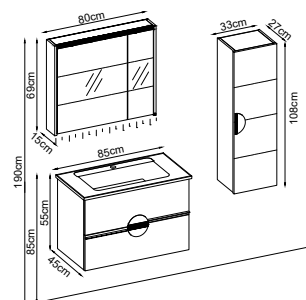

Custom Design

Product	Product Name	Page
Vanity Unit :	Luna - 10060	-
Side Cabinet :	Luna - 20054	-
Bench / Washbasin :	Tera - 40011	168
Countertop Basin :	-	170
Mirror :	Bright - 50046	162
Top Unit :	-	-
Legs :	-	161
Handle Vanity Unit :	Luna - 80017	-
Handle Side Cabinet :	Luna - 80018	-