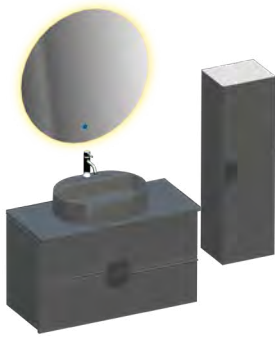

Product Features

Doors : Storm Gray Soft Touch
Sides : Storm Gray Soft Touch
Countertop : Matte Ant. Lavel Acrimer
Washbasin : Matte Ant. Duru Acrimer
Mirror : Opal

Custom Design

Product	Product Name	Page
Vanity Unit :	Luna - 10058	-
Side Cabinet :	Luna - 20054	-
Bench / Washbasin :	Lavel - 30025	167
Countertop Basin :	Duru - 40032	170
Mirror :	Opal - 50007	164
Top Unit :	-	-
Legs :	-	161
Handle Vanity Unit:	Luna 100- 80015	-
Handle Side Cabinet:	Luna - 80016	-