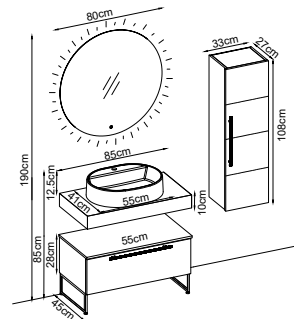

Custom Design

Product	Product Name	Page
Vanity Unit :	Mona - 10025	-
Side Cabinet :	Mona - 20044	-
Bench / Washbasin :	Box - 30029	168
Countertop Basin :	Duru - 40035	170
Mirror :	Opal - 50007	160
Top Unit :	-	-
Legs :	Mtl - 70002	161
Handle Vanity Unit :	Mona - 80005	-
Handle Side Cabinet :	Mona - 80006	-