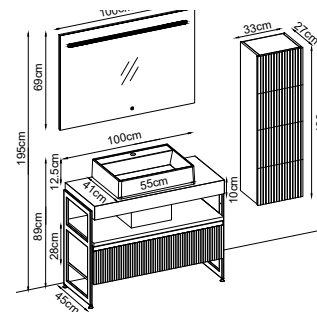

Custom Design

Product	Product Name	Page
Vanity Unit :	Royal - 10166	-
Side Cabinet :	Royal - 20001	-
Bench / Washbasin :	Box - 30017	167
Countertop Basin :	Katre - 40024	170
Mirror :	Fleto - 50002	164
Top Unit :	-	-
Legs :	-	161