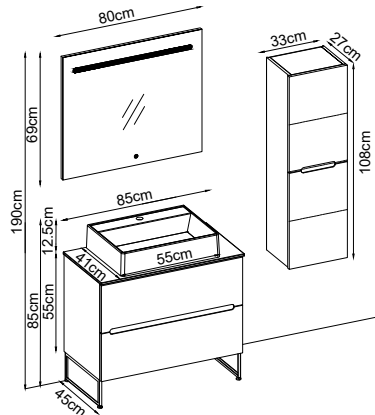

SMART 5585 V51

Product Features

Doors : Matte Sand Lacquer
Sides : Matte Sand Melaminated MDF
Countertop : Matte White Lavel Acrimer
Washbasin : Matte White Katre Acrimer
Mirror : Fleto

Custom Design

Product	Product Name	Page
Vanity Unit :	Smart - 10238	-
Side Cabinet :	Smart - 20018	-
Bench / Washbasin :	Lavel - 30036	168
Countertop Basin :	Katre - 40024	170
Mirror :	Fleto - 50003	164
Top Unit :	-	-
Legs :	Mtl - 70001	161

SMART 5585 V52