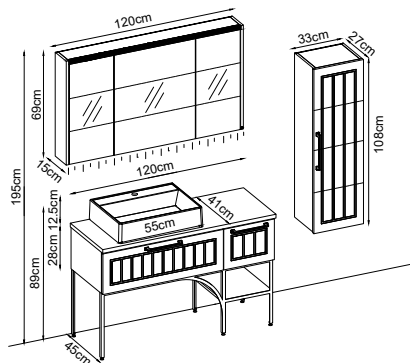

BETA 28120 V53

Product Features

- Doors : Matte Nat. Ant. Lacquer
- Sides : Matte Nat. Ant. Melaminated MDF
- Countertop : Yosun Flat
- Washbasin : Matte White Katre Acrimer
- Mirror : Matte Nat. Ant. Bright

Custom Design

Product	Product Name	Page
Vanity Unit :	Beta - 10085	-
Side Cabinet :	Beta - 20022	-
Bench / Washbasin :	Flat - 30013	166
Countertop Basin :	Katre - 40024	170
Mirror :	Bright - 50017	162
Top Unit :	-	-
Legs :	Mtl - 70020	161
Handle :	Beta - 80019	-

BETA 28120 V54