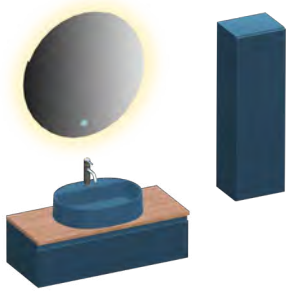

Product Features

- Doors : Deep Blue Lacquer
- Sides : Deep Blue Melamined MDF
- Countertop : Masif Flat
- Washbasin : Deep Blue Duru Acrimer
- Mirror : Opal

Custom Design

Product	Product Name	Page
Vanity Unit :	Royal - 10167	-
Side Cabinet :	Royal - 20004	-
Bench / Washbasin :	Flat - 30021	167
Countertop Basin :	Duru - 40033	170
Mirror :	Opal - 50007	164
Top Unit :	-	-
Legs :	-	161

ROYAL 28100 V51