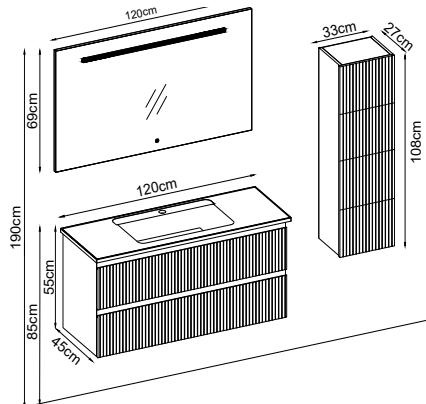

Product Features

- Doors : Matte Nat. Ant. Lacquer
- Sides : Matte Nat. Ant. Melaminated MDF
- Washbasin : Matte Ant. Tera Acrimer
- Mirror : Fleto

Custom Design

Product	Product Name	Page
Vanity Unit :	Royal - 10131	-
Side Cabinet :	Royal - 20002	-
Bench / Washbasin :	Tera - 40002	166
Countertop Basin :	-	170
Mirror :	Fleto - 50001	164
Top Unit :	-	-
Legs :	-	161

ROYAL 55120 V53