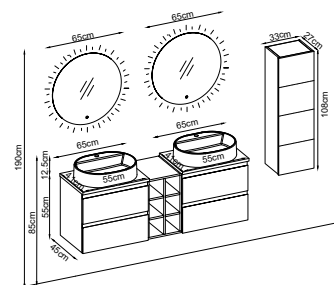

Custom Design

Product	Product Name	Page
Vanity Unit :	Moderno - 10196	-
Side Cabinet :	Line - 20006	-
Bench / Washbasin :	Flat - 30042	169
Countertop Basin :	Duru - 40030	170
Mirror :	Opal - 50008	164
Top Unit :	-	-
Legs :	-	161