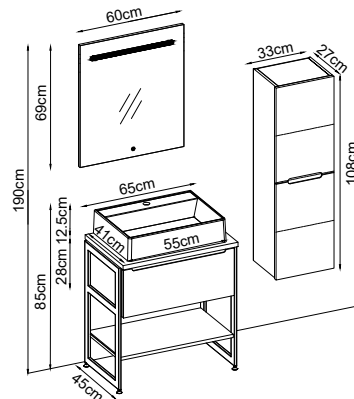

SMART 2865 V54

Product Features

- Doors : Matte White Lacquer
- Sides : Matte White Melaminated MDF
- Countertop : Matte Ant. Lavel Acrimer
- Washbasin : Matte Ant. Katre Acrimer
- Mirror : Fleto

Custom Design

Product	Product Name	Page
Vanity Unit :	Smart - 10247	-
Side Cabinet :	Smart - 20016	-
Bench / Washbasin :	Flat - 30045	169
Countertop Basin :	Katre - 40026	170
Mirror :	Fleto - 50004	164
Top Unit :	-	-
Legs :	Mtl - 70022	161