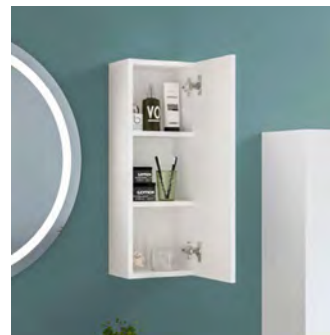

Custom Design

Product	Product Name	Page
Vanity Unit :	Moderno - 10198	-
Side Cabinet :	Line - 20006	-
Bench / Washbasin :	Box - 30001	166
Countertop Basin :	Duru - 40030	170
Mirror :	Flex - 50009	164
Top Unit :	Moderno - 60008	-
Legs :	-	161