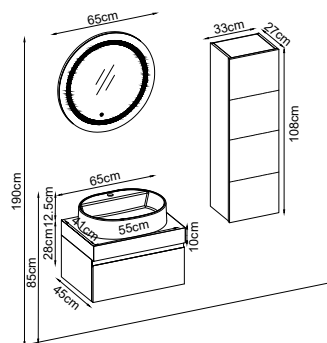

Product Features

Doors : Matte White Lacquer
Sides : Matte White Melaminated MDF
Countertop : Lisbon Box
Washbasin : Matte White Duru Acrimer
Mirror : Flex

Custom Design

Product	Product Name	Page
Vanity Unit :	Moderno - 10209	-
Side Cabinet :	Line - 20006	-
Bench / Washbasin :	Box - 30037	169
Countertop Basin :	Duru - 40030	170
Mirror :	Flex - 50010	164
Top Unit :	-	-
Legs :	-	161

MODERNO 2865 V51