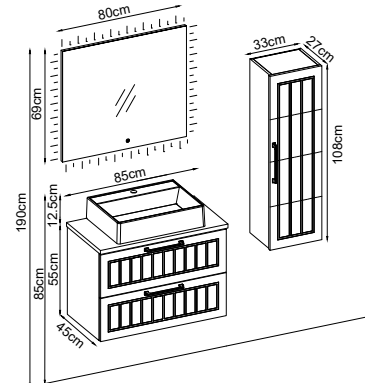

BETA 5585 V52

Product Features

Doors : Water Green Lacquer
Sides : Water Green Soft Touch
Countertop : Matte White Lavel Acrimer
Washbasin : Matte White Katre Acrimer
Mirror : Cube

Custom Design

Product	Product Name	Page
Vanity Unit :	Beta - 10070	-
Side Cabinet :	Beta - 20023	-
Bench / Washbasin :	Lavel - 30036	168
Countertop Basin :	Katre - 40024	170
Mirror :	Cube - 50006	164
Top Unit :	-	-
Legs :	-	161
Handle :	Beta - 80020	-

BETA 5585 V53