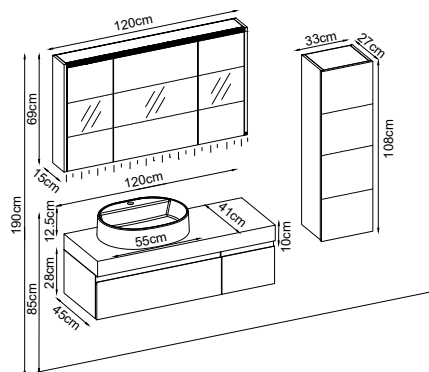

Product Features

Doors : Matte White Lacquer
Sides : Matte White Melaminated MDF
Countertop : Lisbon Box
Washbasin : Matte White Duru Acrimer
Mirror : Matte White Bright

Custom Design

Product	Product Name	Page
Vanity Unit :	Moderno - 10199	-
Side Cabinet :	Line - 20006	-
Bench / Washbasin :	Box - 30001	166
Countertop Basin :	Duru - 40030	170
Mirror :	Bright - 50016	162
Top Unit :	-	-
Legs :	-	161

MODERNO 28120 V55