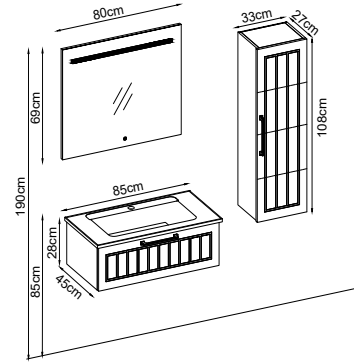

BETA 2885 V51

Product Features

Doors : Matte Nat. Ant. Lacquer
Sides : Matte Nat. Ant. Melaminated MDF
Washbasin : Matte Ant. Tera Acrimer
Mirror : Fleto

Custom Design

Product	Product Name	Page
Vanity Unit :	Beta - 10079	-
Side Cabinet :	Beta - 20022	-
Bench / Washbasin :	Tera - 40012	168
Countertop Basin :	-	170
Mirror :	Fleto - 50003	164
Top Unit :	-	-
Legs :	-	161
Handle :	Beta - 80020	-