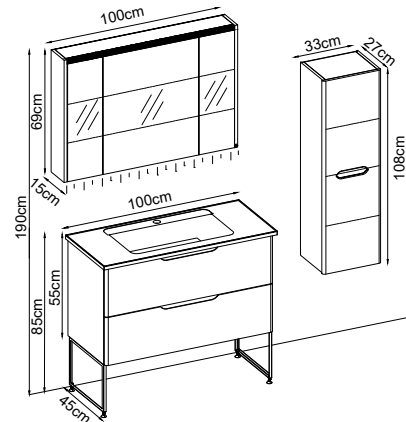

Product Features

Doors : Matte Nat. Ant. Lacquer
Sides : Matte Nat. Ant. Melaminated MDF
Washbasin : Matte Ant. Orion Acrimer
Mirror : Matte Nat. Ant. Bright

Custom Design

Product	Product Name	Page
Vanity Unit :	Belen - 10216	-
Side Cabinet :	Belen - 20011	-
Bench / Washbasin :	Orion - 40037	-
Countertop Basin :	-	170
Mirror :	Bright - 50028	162
Top Unit :	-	-
Legs :	Mtl - 70006	161

BELEN 55100 V52