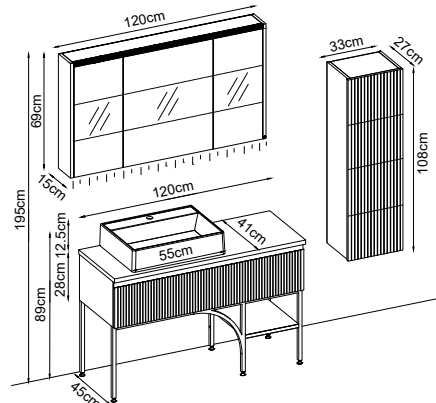

Product Features

Doors : Matte Nat. Ant. Lacquer
Sides : Matte Nat. Ant. Melaminated MDF
Countertop : Yosun Flat
Washbasin : Matte White Katre Acrimer
Mirror : Matte Nat. Ant. Bright

Custom Design

Product	Product Name	Page
Vanity Unit :	Royal - 10155	-
Side Cabinet :	Royal - 20002	-
Bench / Washbasin :	Flat - 30003	166
Countertop Basin :	Katre - 40024	170
Mirror :	Bright - 50017	162
Top Unit :	-	-
Legs :	Mtl - 70020	161

ROYAL 28120 V53