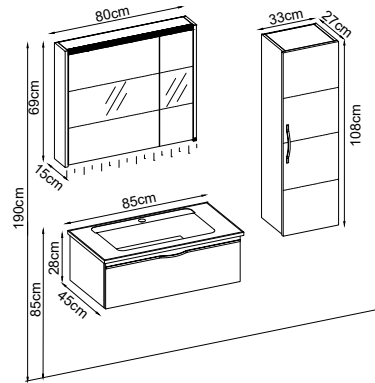

Product Features

Doors : Storm Gray Soft Touch
Sides : Storm Gray Soft Touch
Washbasin : Matte White Tera Acrimer
Mirror : Storm Gray Bright

Custom Design

Product	Product Name	Page
Vanity Unit :	Bathline - 10011	-
Side Cabinet :	Bathline - 20035	-
Bench / Washbasin :	Tera - 40011	168
Countertop Basin :	-	170
Mirror :	Bright - 50046	162
Top Unit :	-	-
Legs :	-	161
Handle Vanity Unit:	Bathline 85 - 80001	-
Handle Side Cabinet:	Bathline - 80001	-

BATHLINE 2885 V52