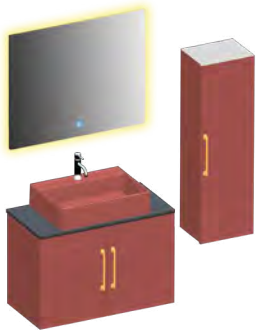

BETA 5585 VK52

Product Features

- Doors : Brick Red Lacquer
- Sides : Brick Red Soft Touch
- Countertop : Matte Ant. Level Acrimer
- Washbasin : Brick Red Katre Acrimer
- Mirror : Cube

Custom Design

Product	Product Name	Page
Vanity Unit :	Beta - 10066	-
Side Cabinet :	Beta - 20025	-
Bench / Washbasin :	Level - 30035	168
Countertop Basin :	Katre - 40029	170
Mirror :	Cube - 50006	164
Top Unit :	-	-
Legs :	-	161
Handle :	Beta - 80020	-