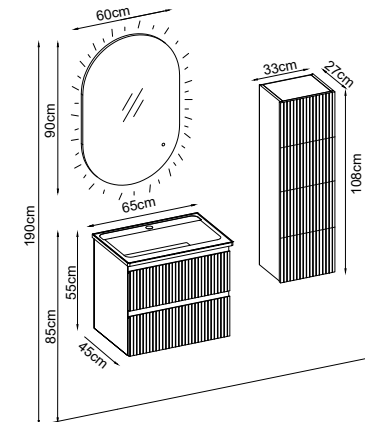

ROYAL 5565 V52

Product Features

- Doors : Matte Sand Lacquer
- Sides : Matte Sand Melaminated MDF
- Washbasin : Matte Sand Tera Acrimer
- Mirror : Oslo

Custom Design

Product	Product Name	Page
Vanity Unit :	Royal - 10143	-
Side Cabinet :	Royal - 20003	-
Bench / Washbasin :	Tera - 40018	169
Countertop Basin :	-	170
Mirror :	Oslo - 50014	165
Top Unit :	-	-
Legs :	-	161

ROYAL 5565 V54