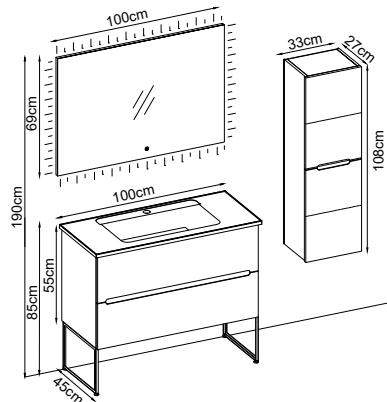

Product Features

Doors : Matte Sand Lacquer
Sides : Matte Sand Melaminated MDF
Washbasin : Matte White Tera Acrimer
Mirror : Cube

Custom Design

Product	Product Name	Page
Vanity Unit :	Smart - 10235	-
Side Cabinet :	Smart - 20018	-
Bench / Washbasin :	-	170
Countertop Basin :	Tera - 40006	167
Mirror :	Cube - 50005	164
Top Unit :	-	-
Legs :	Mtl - 70005	161