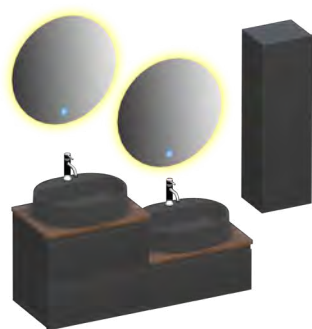

MODERNO 5565 V52

Product Features

Doors : Matte Nat. Ant. Lacquer
 Sides : Matte Nat. Ant. Melamined MDF
 Countertop : Ud Flat
 Washbasin : Matte Ant. Duru Acrimer
 Mirror : Opal

Custom Design

Product	Product Name	Page
Vanity Unit :	Moderno - 10192	-
Side Cabinet :	Line - 20007	-
Bench / Washbasin :	Flat - 30042	169
Countertop Basin :	Duru - 40032	170
Mirror :	Opal - 50008	164
Top Unit :	-	-
Legs :	-	161