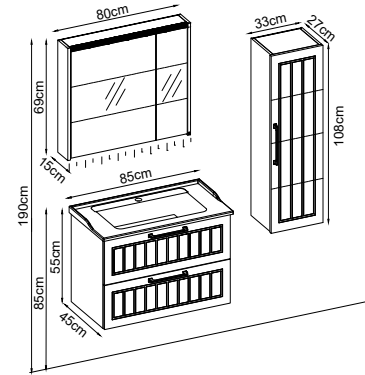

BETA 5585 V51

Product Features

Doors : Matte Nat. Ant. Lacquer
Sides : Matte Nat. Ant. Melaminated MDF
Washbasin : Matte White Sümela Acrimer
Mirror : Matte Nat. Ant. Bright

Custom Design

Product	Product Name	Page
Vanity Unit :	Beta - 10071	-
Side Cabinet :	Beta - 20022	-
Bench / Washbasin :	Sümela - 40042	167
Countertop Basin :	-	170
Mirror :	Bright - 50039	162
Top Unit :	-	-
Legs :	-	161
Handle :	Beta - 80020	-