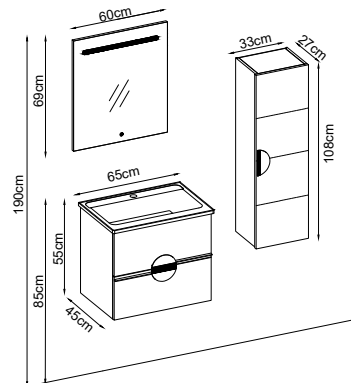

LUNA 5585 V51

Product Features

- Doors : Brick Red Soft Touch
- Sides : Brick Red Soft Touch
- Washbasin : Matte White Tera Acrimer
- Mirror : Fleto

Custom Design

Product	Product Name	Page
Vanity Unit :	Luna - 10056	-
Side Cabinet :	Luna - 20056	-
Bench / Washbasin :	Tera - 40016	169
Countertop Basin :	-	170
Mirror :	Fleto - 50004	164
Top Unit :	-	-
Legs :	-	161
Handle Vanity Unit:	Luna 85- 80015	-
Handle Side Cabinet:	Luna - 80016	-

LUNA 5565 V54