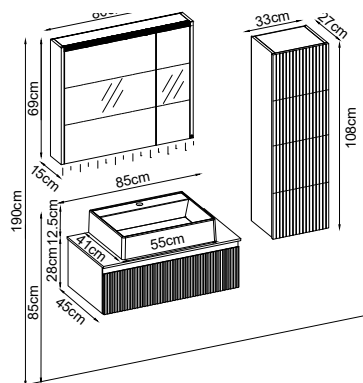

ROYAL 2885 V51

Product Features

Doors : Deep Blue Lacquer
Sides : Deep Blue Melamined MDF
Countertop : Matte White Lavel Acrimer
Washbasin : Matte White Katre Acrimer
Mirror : Deep Blue Bright

Custom Design

Product	Product Name	Page
Vanity Unit :	Royal - 10150	-
Side Cabinet :	Royal - 20004	-
Bench / Washbasin :	Lavel - 30036	167
Countertop Basin :	Katre - 40024	170
Mirror :	Bright - 50044	162
Top Unit :	-	-
Legs :	-	161