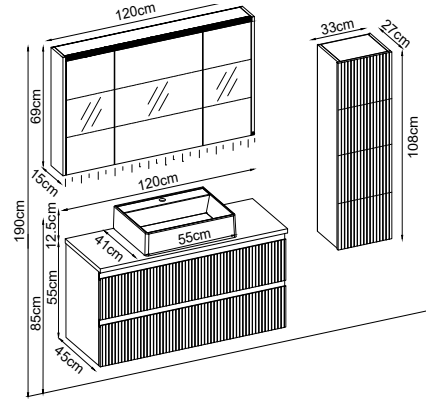

Product Features

- Doors : Deep Blue Lacquer
- Sides : Deep Blue Melaminated MDF
- Countertop : Ud Flat
- Washbasin : Deep Blue Katre Acrimer
- Mirror : Deep Blue Bright

Custom Design

Product	Product Name	Page
Vanity Unit :	Royal - 10129	-
Side Cabinet :	Royal - 20004	-
Bench / Washbasin :	Flat - 30012	166
Countertop Basin :	Katre - 40027	170
Mirror :	Bright - 50022	164
Top Unit :	-	-
Legs :	-	161

ROYAL 55120 V51