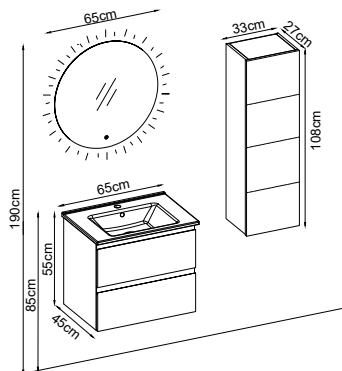

Product Features

- Doors : Matte Nat. Ant. Lacquer
- Sides : Matte Nat. Ant. Melamined MDF
- Washbasin : Ceramic
- Mirror : Opal

Custom Design

Product	Product Name	Page
Vanity Unit :	Moderno - 10191	-
Side Cabinet :	Line - 20007	-
Bench / Washbasin :	-	170
Countertop Basin :	Ceramic - 40023	169
Mirror :	Opal - 50008	164
Top Unit :	-	-
Legs :	-	161

MODERNO 5565 V55