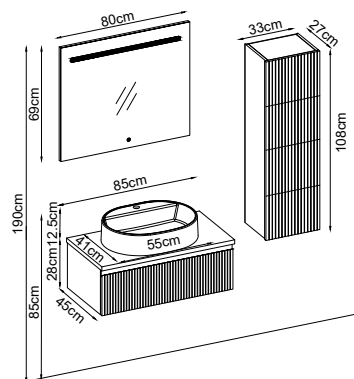

Product Features

- Doors : Matte Nat. Ant. Lacquer
- Sides : Matte Nat. Ant. Melaminated MDF
- Countertop : Matte Ant. Lavel Acrimer
- Washbasin : Matte Ant. Duru Acrimer
- Mirror : Fleto

Custom Design

Product	Product Name	Page
Vanity Unit :	Royal - 10173	-
Side Cabinet :	Royal - 20002	-
Bench / Washbasin :	Lavel - 30035	168
Countertop Basin :	Duru - 40032	170
Mirror :	Fleto - 50003	164
Top Unit :	-	-
Legs :	-	161

ROYAL 2885 V57