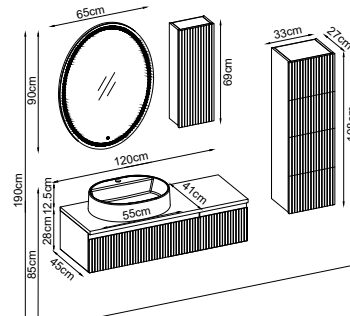

Mirror : Elipso

Custom Design

Product	Product Name	Page
Vanity Unit :	Royal - 10159	-
Side Cabinet :	Royal - 20003	-
Bench / Washbasin :	Flat - 30005	166
Countertop Basin :	Duru - 40031	170
Mirror :	Elipso - 50013	165
Top Unit :	Royal - 60006	-
Legs :	-	161