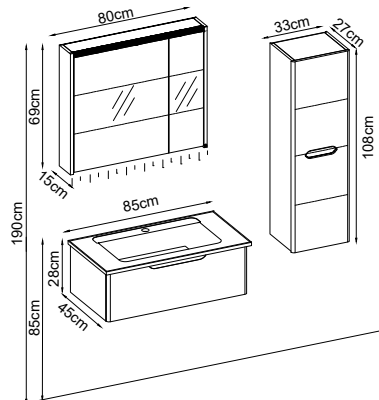

BELEN 2885 V51

Product Features

- Doors : Matte Nat. Ant. Lacquer
- Sides : Matte Nat. Ant. Melaminated MDF
- Washbasin : Matte Ant. Orion Acrimer
- Mirror : Matte Nat. Ant. Bright

Custom Design

Product	Product Name	Page
Vanity Unit :	Belen - 10228	-
Side Cabinet :	Belen - 20011	-
Bench / Washbasin :	Orion - 40039	-
Countertop Basin :	-	170
Mirror :	Bright - 50039	162
Top Unit :	-	-
Legs :	-	161

BELEN 2885 V52