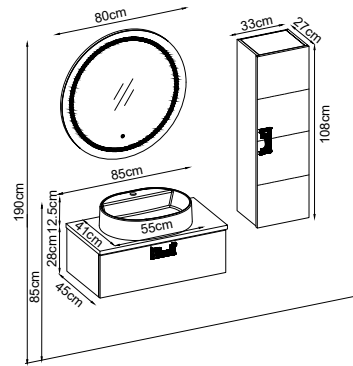

Product Features

Doors : Water Green Soft Touch
Sides : Water Green Soft Touch
Countertop : Ud Flat
Washbasin : Matte White Duru Acrimer
Mirror : Flex

Custom Design

Product	Product Name	Page
Vanity Unit :	Hammer - 10049	-
Side Cabinet :	Hammer - 20051	-
Bench / Washbasin :	Flat - 30032	168
Countertop Basin :	Duru - 40030	170
Mirror :	Flex - 50009	164
Top Unit :	-	-
Legs :	-	161
Handle:	Hammer - 80013	-

HAMMER 2885 V53