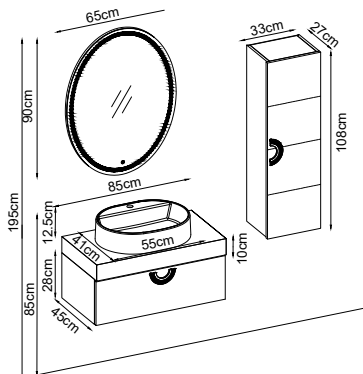

POLO 2885 V52

Product Features

Doors : Water Green Soft Touch
Sides : Water Green Soft Touch
Countertop : Yosun Box
Washbasin : Water Green Duru
Mirror : Elipso

Custom Design

Product	Product Name	Page
Vanity Unit :	Polo - 10037	-
Side Cabinet :	Polo - 20047	-
Bench / Washbasin :	Box - 30029	168
Countertop Basin :	Duru - 40034	170
Mirror :	Elipso - 50013	165
Top Unit :	-	-
Legs :	-	161
Handle:	Polo - 80009	-

POLO 2885 V53