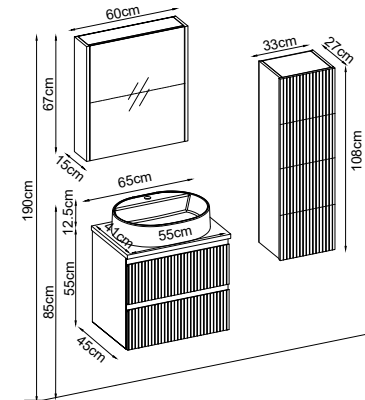

ROYAL 5565 V51

Product Features

- Doors : Matte White Lacquer
- Sides : Matte White Melaminated MDF
- Countertop : Masif Flat
- Washbasin : Matte White Duru Acrimer
- Mirror : Matte White Belek

Custom Design

Product	Product Name	Page
Vanity Unit :	Royal - 10142	-
Side Cabinet :	Royal - 20001	-
Bench / Washbasin :	Flat - 30041	169
Countertop Basin :	Duru - 40030	170
Mirror :	Belek - 50082	163
Top Unit :	-	-
Legs :	-	161