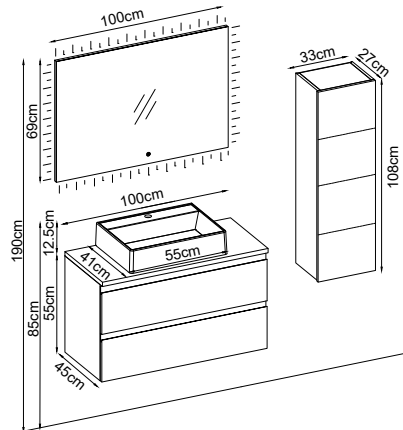

Product Features

- Doors : Matte Nat. Ant. Lacquer
- Sides : Matte Ant. Melaminated MDF
- Countertop : Ud Flat
- Washbasin : Matte Ant. Katre Acrimer
- Mirror : Cube

Custom Design

Product	Product Name	Page
Vanity Unit :	Moderno - 10183	-
Side Cabinet :	Line - 20007	-
Bench / Washbasin :	Flat - 30022	167
Countertop Basin :	Katre - 40026	170
Mirror :	Cube - 50005	164
Top Unit :	-	-
Legs :	-	161

MODERNO 55100 V53