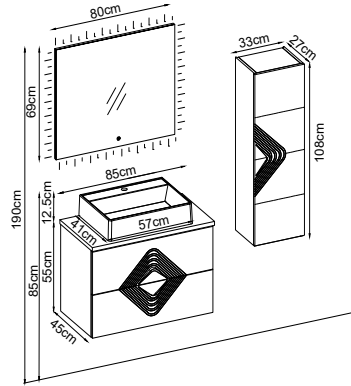

VESTA 5585 V51

Product Features

Doors : Deep Blue Lacquer
Sides : Deep Blue Melaminated MDF
Countertop : Masif Flat
Washbasin : Deep Blue Katre Acrimer
Mirror : Cube

Custom Design

Product	Product Name	Page
Vanity Unit :	Vesta - 10106	-
Side Cabinet :	Vesta - 20028	-
Bench / Washbasin :	Flat - 30031	168
Countertop Basin :	Katre - 40027	170
Mirror :	Cube - 50006	164
Top Unit :	-	-
Legs :	-	161
Handle :	Vesta - 80021	-