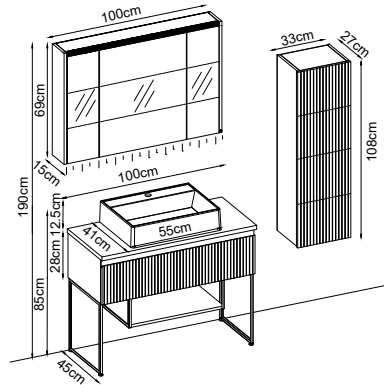

Product Features

- Doors : Matte White Lacquer
- Sides : Ud Melamined MDF
- Countertop : Ud Flat
- Washbasin : Matte White Katre Acrimer
- Mirror : Matte White Bright

Custom Design

Product	Product Name	Page
Vanity Unit :	Royal - 10168	-
Side Cabinet :	Royal - 20001	-
Bench / Washbasin :	Flat - 30022	167
Countertop Basin :	Katre - 40024	170
Mirror :	Bright - 50027	162
Top Unit :	-	-
Legs :	Mtl - 70026	161

ROYAL 28100 V52