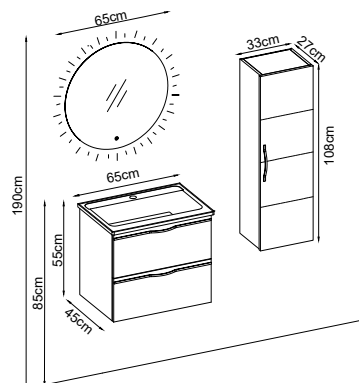

Product Features

- Doors : Water Green Soft Touch
- Sides : Water Green Soft Touch
- Washbasin : Matte White Tera Acrimer
- Mirror : Opal

Custom Design

Product	Product Name	Page
Vanity Unit :	Bathline - 10004	-
Side Cabinet :	Bathline - 20036	-
Bench / Washbasin :	Tera - 40016	168
Countertop Basin :	-	170
Mirror :	Opal - 50008	164
Top Unit :	-	-
Legs :	-	161
Handle Vanity Unit:	Bathline 65 - 80024	-
Handle Side Cabinet:	Bathline - 80001	-

BATHLINE 5565 V53