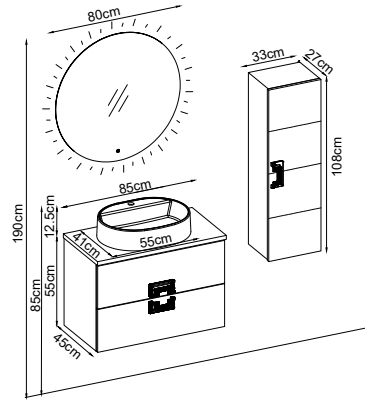

Product Features

- Doors : Storm Gray Soft Touch
- Sides : Storm Gray Soft Touch
- Countertop : Masif Flat
- Washbasin : Matte Ant. Duru Acrimer
- Mirror : Opal

Custom Design

Product	Product Name	Page
Vanity Unit :	Hammer - 10042	-
Side Cabinet :	Hammer - 20050	-
Bench / Washbasin :	Flat - 30031	168
Countertop Basin :	Duru - 40032	170
Mirror :	Opal - 50007	164
Top Unit :	-	-
Legs :	-	161
Handle:	Hammer - 80013	-

HAMMER 5585 V52