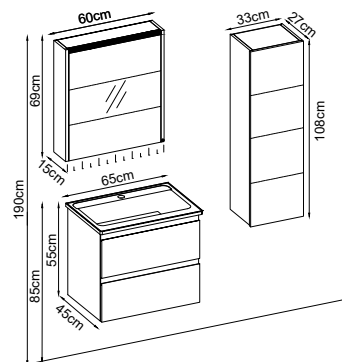

Product Features

- Doors : Matte White Lacquer
- Sides : Ud Melamined MDF
- Washbasin : Matte White Tera
- Mirror : Ud Bright

Custom Design

Product	Product Name	Page
Vanity Unit :	Moderno - 10213	-
Side Cabinet :	Line - 20009	-
Bench / Washbasin :	-	170
Countertop Basin :	Tera - 40016	169
Mirror :	Bright - 50052	162
Top Unit :	-	-
Legs :	-	161

MODERNO 5565 V56