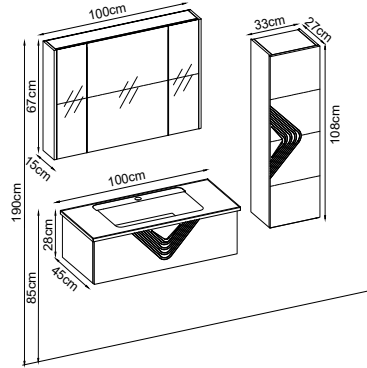

Product Features

Doors : Brick Red Lacquer
Sides : Brick Red Soft Touch
Washbasin : Matte White Tera Acrimer
Mirror : Brick Red Belek

Custom Design

Product	Product Name	Page
Vanity Unit :	Vesta - 10094	-
Side Cabinet :	Vesta - 20029	-
Bench / Washbasin :	Tera - 40006	167
Countertop Basin :	-	170
Mirror :	Belek - 50067	163
Top Unit :	-	-
Legs :	-	161
Handle :	Vesta - 80021	-

VESTA 28100 V52