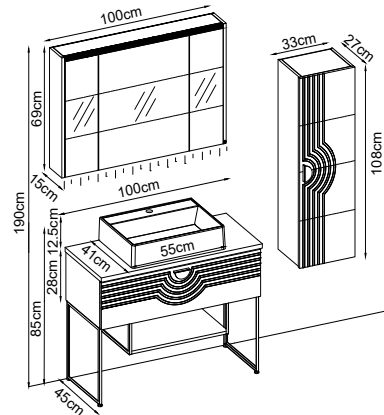

Product Features

- Doors : Matte White Lacquer
- Sides : Ud Melaminated MDF
- Countertop: Ud Flat
- Washbasin : Matte White Katre Acrimer
- Mirror : Ud Bright

Custom Design

Product	Product Name	Page
Vanity Unit :	Omega - 10115	-
Side Cabinet :	Omega - 20033	-
Bench / Washbasin :	Flat - 30022	167
Countertop Basin :	Katre - 40024	170
Mirror :	Bright - 50030	162
Top Unit :	-	-
Legs :	Mtl - 70026	161
Handle :	Omega - 80023	-

OMEGA 28100 V53