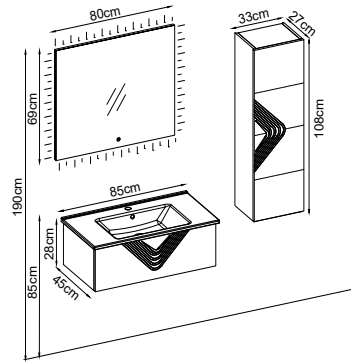

Product Features

- Doors : Matte White Lacquer
- Sides : Matte White Melaminated MDF
- Washbasin : Ceramic
- Mirror : Cube

Custom Design

Product	Product Name	Page
Vanity Unit :	Vesta - 10098	-
Side Cabinet :	Vesta - 20026	-
Bench / Washbasin :	Ceramic - 40022	168
Countertop Basin :	-	170
Mirror :	Cube - 50006	164
Top Unit :	-	-
Legs :	-	161
Handle :	Vesta - 80022	-