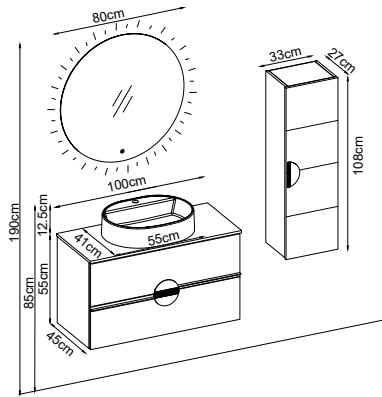

Product Features

Doors : Storm Gray Soft Touch
Sides : Storm Gray Soft Touch
Countertop : Matte Ant. Lavel Acrimer
Washbasin : Matte Ant. Duru Acrimer
Mirror : Opal

Custom Design

Product	Product Name	Page
Vanity Unit :	Luna - 10058	-
Side Cabinet :	Luna - 20054	-
Bench / Washbasin :	Lavel - 30025	167
Countertop Basin :	Duru - 40032	170
Mirror :	Opal - 50007	164
Top Unit :	-	-
Legs :	-	161
Handle Vanity Unit:	Luna 100- 80015	-
Handle Side Cabinet:	Luna - 80016	-