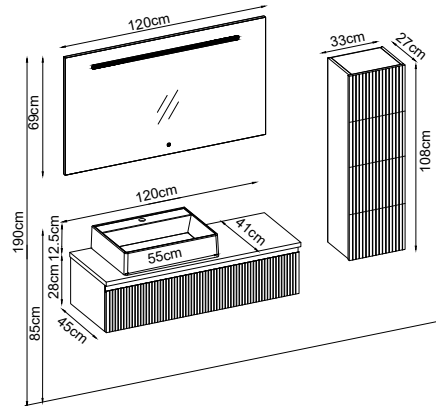

Product Features

- Doors : Matte Sand Lacquer
- Sides : Matte Sand Melamined MDF
- Countertop : Yosun Flat
- Washbasin : Matte Sand Katre Acrimer
- Mirror : Fleto

Custom Design

Product	Product Name	Page
Vanity Unit :	Royal - 10158	-
Side Cabinet :	Royal - 20003	-
Bench / Washbasin :	Flat - 30003	166
Countertop Basin :	Katre - 40025	170
Mirror :	Fleto - 50001	164
Top Unit :	-	-
Legs :	-	161

ROYAL 28120 V58