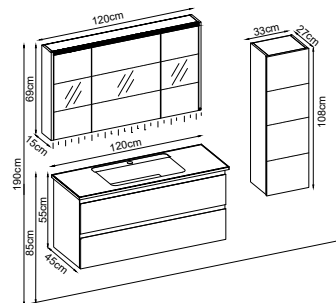

Custom Design

Product	Product Name	Page
Vanity Unit :	Moderno - 10181	-
Side Cabinet :	Line - 20006	-
Bench / Washbasin :	Tera - 40001	166
Countertop Basin :	-	170
Mirror :	Bright - 50016	162
Top Unit :	-	-
Legs :	-	161