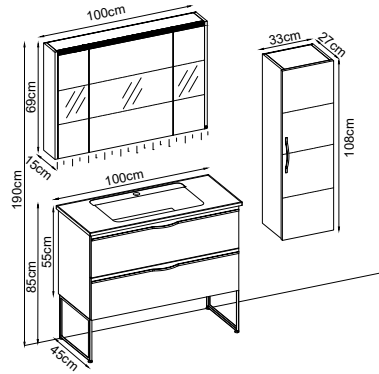

BATHLINE 55100 V51

Product Features

- Doors : White Soft Touch
- Sides : White Soft Touch
- Washbasin : Matte White Tera Acrimer
- Mirror : White Bright

Custom Design

Product	Product Name	Page
Vanity Unit :	Bathline - 10008	-
Side Cabinet :	Bathline - 20038	-
Bench / Washbasin :	Tera - 40006	167
Countertop Basin :	-	170
Mirror :	Bright - 50037	162
Top Unit :	-	-
Legs :	Mtl - 70006	161
Handle Vanity Unit:	Bathline 100 - 80025	-
Handle Side Cabinet:	Bathline - 80001	-