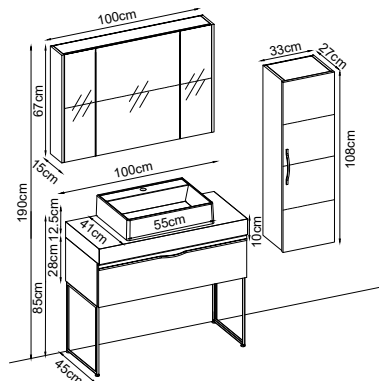

Product Features

- Doors : White Soft Touch
- Sides : White Soft Touch
- Countertop : Yosun Box
- Washbasin : Matte White Katre Acrimer
- Mirror : White Belek

Custom Design

Product	Product Name	Page
Vanity Unit :	Bathline - 10016	-
Side Cabinet :	Bathline - 20038	-
Bench / Washbasin :	Box - 30019	167
Countertop Basin :	Katre - 40024	170
Mirror :	Belek - 50070	163
Top Unit :	-	-
Legs :	Mtl - 70009	161
Handle Vanity Unit:	Bathline 100 - 80025	-
Handle Side Cabinet:	Bathline - 80001	-

BATHLINE 28100 V51