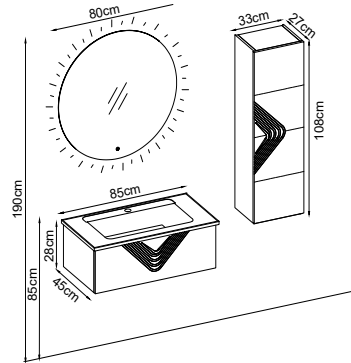

VESTA 2885 V52

Product Features

- Doors : Deep Blue Lacquer
- Sides : Deep Blue Melaminated MDF
- Washbasin : Matte White Tera Acrimer
- Mirror : Opal

Custom Design

Product	Product Name	Page
Vanity Unit :	Vesta - 10099	-
Side Cabinet :	Vesta - 20028	-
Bench / Washbasin :	Tera - 40011	168
Countertop Basin :	-	170
Mirror :	Opal - 50007	164
Top Unit :	-	-
Legs :	-	161
Handle :	Vesta - 80022	-