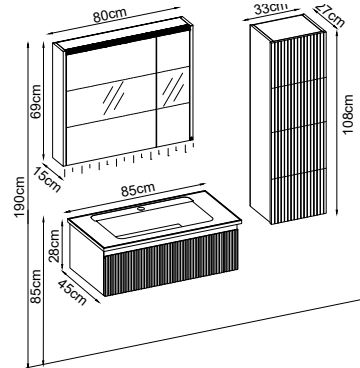

ROYAL 2885 V55

Product Features

- Doors : Matte Sand Lacquer
- Sides : Matte Sand Melaminated MDF
- Washbasin : Matte Sand Tera Acrimer
- Mirror : Matte Sand Bright

Custom Design

Product	Product Name	Page
Vanity Unit :	Royal - 10172	-
Side Cabinet :	Royal - 20003	-
Bench / Washbasin :	Tera - 40013	168
Countertop Basin :	-	170
Mirror :	Bright - 50040	162
Top Unit :	-	-
Legs :	-	161

ROYAL 2885 V56