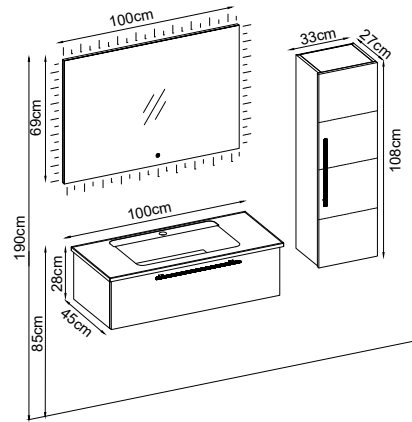

MONA 2885 V52

Product Features

- Doors : White Soft Touch
- Sides : White Soft Touch
- Washbasin : Matte White Tera Acrimer
- Mirror : Cube

Custom Design

Product	Product Name	Page
Vanity Unit :	Mona - 10028	-
Side Cabinet :	Mona - 20045	-
Bench / Washbasin :	Tera - 40006	167
Countertop Basin :	-	170
Mirror :	Cube - 50005	164
Top Unit :	-	-
Legs :	-	161
Handle Vanity Unit:	Mona - 80003	-
Handle Side Cabinet:	Mona - 80004	-

MONA 28100 V51