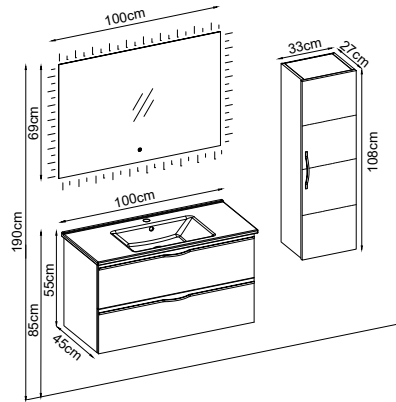

BATHLINE 55100 V53

Product Features

- Doors : Water Green Soft Touch
- Sides : Water Green Soft Touch
- Washbasin : Ceramic
- Mirror : Cube

Custom Design

Product	Product Name	Page
Vanity Unit :	Bathline - 10006	-
Side Cabinet :	Bathline - 20036	-
Bench / Washbasin :	Ceramic - 40021	167
Countertop Basin :	-	170
Mirror :	Cube - 50005	164
Top Unit :	-	-
Legs :	-	161
Handle Vanity Unit:	Bathline 100 - 80025	-
Handle Side Cabinet:	Bathline - 80001	-