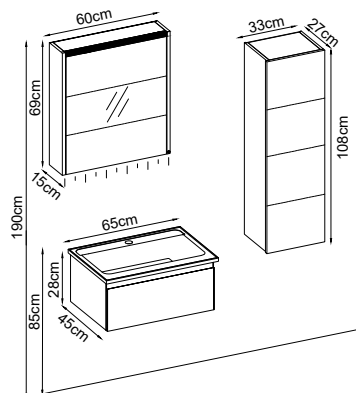

Product Features

Doors : Matte Nat. Ant. Lacquer
Sides : Matte Nat. Ant. Melaminated MDF
Washbasin : Matte White Tera Acrimer
Mirror : Matte Nat. Ant. Bright

Custom Design

Product	Product Name	Page
Vanity Unit :	Moderno - 10211	-
Side Cabinet :	Line - 20007	-
Bench / Washbasin :	Tera - 40016	169
Countertop Basin :	-	170
Mirror :	Bright - 50050	162
Top Unit :	-	-
Legs :	-	161

MODERNO 2865 V54