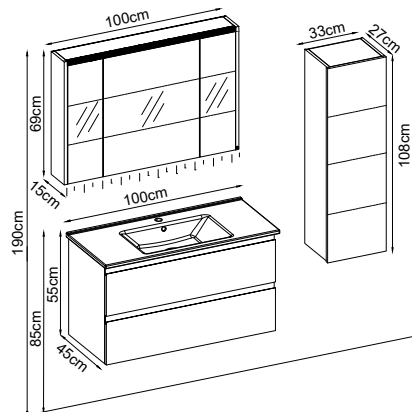

Product Features

- Doors : Matte Nat. Ant. Lacquer
- Sides : Matte Nat. Ant. Melaminated MDF
- Washbasin : Ceramic
- Mirror : Matte Nat. Ant. Bright

Custom Design

Product	Product Name	Page
Vanity Unit :	Moderno - 10184	-
Side Cabinet :	Line - 20007	-
Bench / Washbasin :	-	170
Countertop Basin :	Ceramic - 40021	167
Mirror :	Bright - 50028	162
Top Unit :	-	-
Legs :	-	161

MODERNO 55100 V54