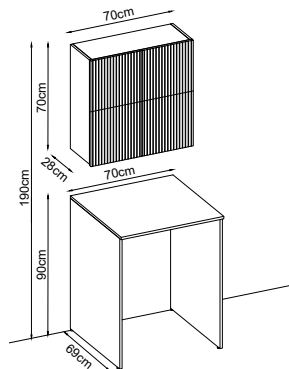

Lacquer Royal Doors

CMD V52

CMD V53

CMD V54

CMD V55

Lacquer Doors

CMD V56

CMD V57

CMD V58

CMD V59

CMD V510

Soft Touch Doors

CMD V511

CMD V512

CMD V513

CMD V514

Melamined Doors

CMD V515

CMD V516

CMD V517

CMD V518

Doors : Matte Deep Blue Melamined MDF

Sides : Matte White Melamined MDF