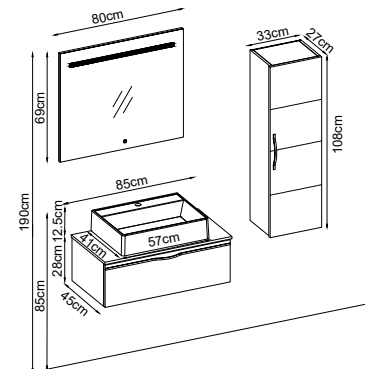

Product Features

Doors : Water Green Soft Touch
Sides : Water Green Soft Touch
Countertop : Matte White Lavel Acrimer
Washbasin : Matte White Katre Acrimer
Mirror : Fleto

Custom Design

Product	Product Name	Page
Vanity Unit :	Bathline - 10010	-
Side Cabinet :	Bathline - 20036	-
Bench / Washbasin :	Lavel - 30036	168
Countertop Basin :	Katre - 40024	170
Mirror :	Fleto - 50003	164
Top Unit :	-	-
Legs :	-	161
Handle Vanity Unit:	Bathline 85 - 80001	-
Handle Side Cabinet:	Bathline - 80001	-

BATHLINE 2885 V53