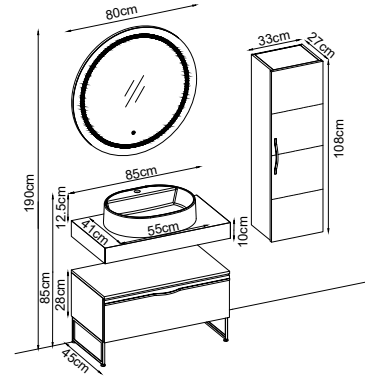

Product Features

Doors : White Soft Touch
Sides : White Soft Touch
Countertop : Ud Box
Washbasin : Matte Ant. Duru Acrimer
Mirror : Flex

Custom Design

Product	Product Name	Page
Vanity Unit :	Bathline - 10012	-
Side Cabinet :	Bathline - 20038	-
Bench / Washbasin :	Box - 30028	168
Countertop Basin :	Duru - 40032	170
Mirror :	Flex - 50009	164
Top Unit :	-	-
Legs :	Mtl - 70002	161
Handle Vanity Unit:	Bathline 85 - 80001	-
Handle Side Cabinet:	Bathline - 80001	-

BATHLINE 2885 V51