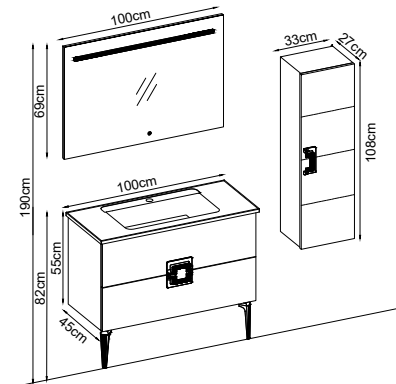

Product Features

Doors : Brick Red Soft Touch
Sides : Brick Red Soft Touch
Washbasin : Brick Red Tera Acrimer
Mirror : Fleto

Custom Design

Product	Product Name	Page
Vanity Unit :	Hammer - 10045	-
Side Cabinet :	Hammer - 20052	-
Bench / Washbasin :	Tera - 40009	167
Countertop Basin :	-	170
Mirror :	Fleto - 50002	164
Top Unit :	-	-
Legs :	-	161
Handle:	Hammer - 80011	-

HAMMER 55100 V54