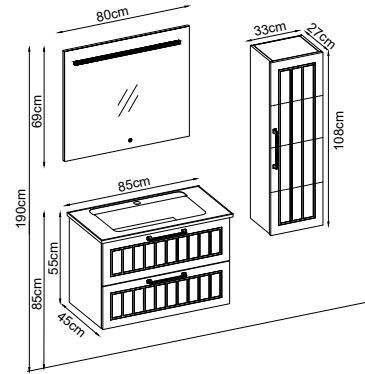

Product Features

Doors : Matte White Lacquer
Sides : Matte White Melaminated MDF
Washbasin : Matte White Tera Acrimer
Mirror : Fleto

Custom Design

Product	Product Name	Page
Vanity Unit :	Beta - 10072	-
Side Cabinet :	Beta - 20021	-
Bench / Washbasin :	Tera - 40011	168
Countertop Basin :	-	170
Mirror :	Fleto - 50003	164
Top Unit :	-	-
Legs :	-	161
Handle :	Beta - 80019	-