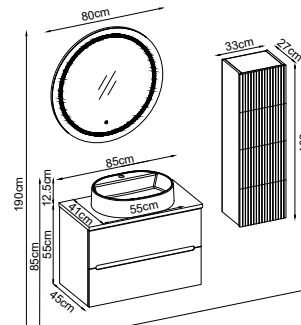

Custom Design

Product	Product Name	Page
Vanity Unit :	Smart - 10240	-
Side Cabinet :	Smart - 20016	-
Bench / Washbasin :	Flat - 30033	168
Countertop Basin :	Duru - 40030	170
Mirror :	Flex - 50009	164
Top Unit :	-	-
Legs :	-	161