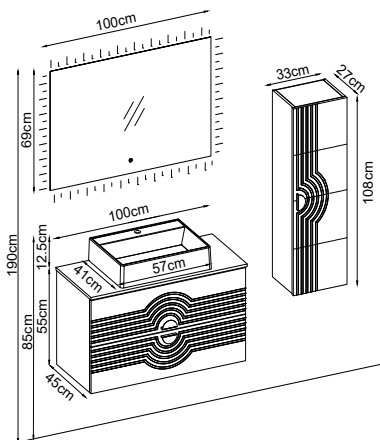

Product Features

- Doors : Matte White Lacquer
- Sides : Matte White Melaminated MDF
- Countertop : Ud Flat
- Washbasin : Matte White Katre Acrimer
- Mirror : Cube

Custom Design

Product	Product Name	Page
Vanity Unit :	Omega - 10122	-
Side Cabinet :	Omega - 20030	-
Bench / Washbasin :	Flat - 30022	167
Countertop Basin :	Katre - 40024	170
Mirror :	Cube - 50005	164
Top Unit :	-	-
Legs :	-	161
Handle :	Omega - 80023	-

OMEGA 55100 V52