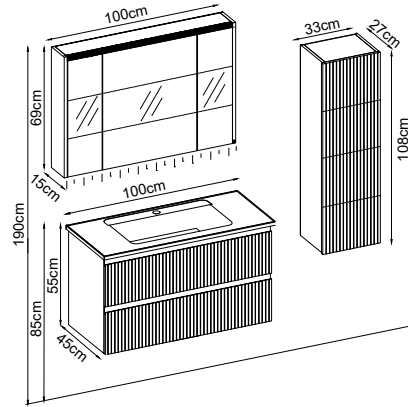

Product Features

Doors : Matte Sand Lacquer
Sides : Matte Sand Melamined MDF
Washbasin : Matte Sand Tera Acrimer
Mirror : Matte Sand Bright

Custom Design

Product	Product Name	Page
Vanity Unit :	Royal - 10133	-
Side Cabinet :	Royal - 20003	-
Bench / Washbasin :	Tera - 40008	167
Countertop Basin :	-	170
Mirror :	Bright - 50029	162
Top Unit :	-	-
Legs :	-	161

ROYAL 55100 V31