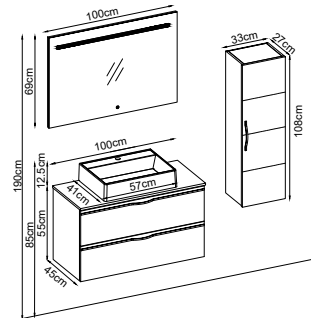

Custom Design

Product	Product Name	Page
Vanity Unit :	Bathline - 10007	-
Side Cabinet :	Bathline - 20036	-
Bench / Washbasin :	Level - 30025	167
Countertop Basin :	Katre - 40026	170
Mirror :	Fleto - 50002	164
Top Unit :	-	-
Legs :	-	161
Handle Vanity Unit :	Bathline 100 - 80025	-
Handle Side Cabinet :	Bathline - 80001	-