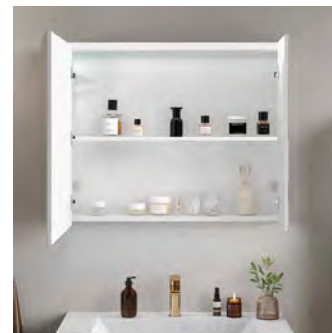

Custom Design

Product	Product Name	Page
Vanity Unit :	Luna - 10060	-
Side Cabinet :	Luna - 20054	-
Bench / Washbasin :	Tera - 40011	168
Countertop Basin :	-	170
Mirror :	Bright - 50046	162
Top Unit :	-	-
Legs :	-	161
Handle Vanity Unit :	Luna - 80017	-
Handle Side Cabinet :	Luna - 80018	-