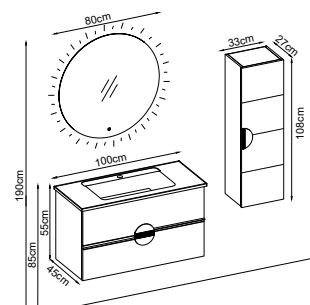

Custom Design

Product	Product Name	Page
Vanity Unit :	Luna - 10059	-
Side Cabinet :	Luna - 20057	-
Bench / Washbasin :	Tera - 40006	167
Countertop Basin :	-	170
Mirror :	Opal - 50007	164
Top Unit :	-	-
Legs :	-	161
Handle Vanity Unit :	Luna - 80015	-
Handle Side Cabinet :	Luna - 80016	-