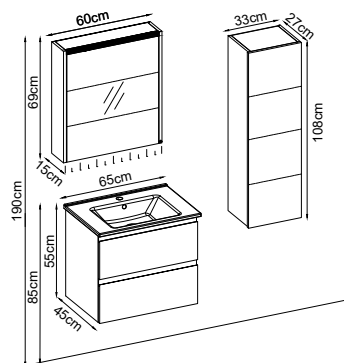

Product Features

Doors : Matte Nat. Ant. Lacquer
Sides : Matte Nat. Ant. Melamined MDF
Washbasin : Ceramic
Mirror : Matte Nat. Ant. Bright

Custom Design

Product	Product Name	Page
Vanity Unit :	Moderno - 10266	-
Side Cabinet :	Line - 20007	-
Bench / Washbasin :	-	170
Countertop Basin :	Ceramic - 40023	169
Mirror :	Bright - 50050	162
Top Unit :	-	-
Legs :	-	161

MODERNO 5565 V53