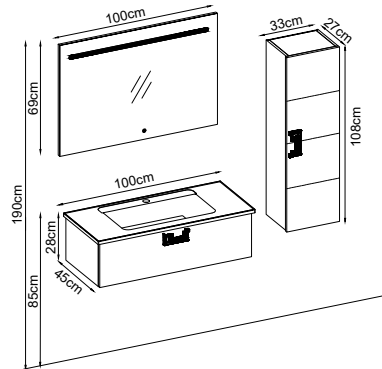

Product Features

Doors : White Soft Touch
Sides : White Soft Touch
Washbasin : Matte White Tera Acrimer
Mirror : Fleto

Custom Design

Product	Product Name	Page
Vanity Unit :	Hammer - 10052	-
Side Cabinet :	Hammer - 20053	-
Bench / Washbasin :	Tera - 40006	168
Countertop Basin :	-	170
Mirror :	Fleto - 50002	164
Top Unit :	-	-
Legs :	-	161
Handle:	Hammer - 80011	-

HAMMER 28100 V51