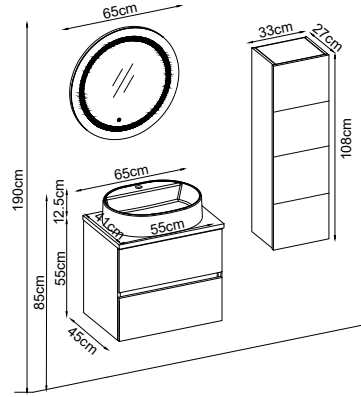

Product Features

Doors : İnci Melamined MDF
Sides : İnci Melamined MDF
Countertop : Ud Flat
Washbasin : Matte White Duru Acrimer
Mirror : Flex

Custom Design

Product	Product Name	Page
Vanity Unit :	Lines - 10263	-
Side Cabinet :	Line - 20020	-
Bench / Washbasin :	Flat - 30042	169
Countertop Basin :	Duru - 40030	170
Mirror :	Flex - 50010	164
Top Unit :	-	-
Legs :	-	161