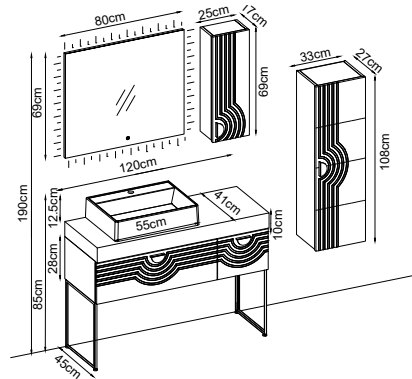

Product Features

- Doors : Deep Blue Lacquer
- Sides : Deep Blue Melaminated MDF
- Countertop : Lisbon Box
- Washbasin : Deep Blue Katre Acrimer
- Mirror : Cube

Custom Design

Product	Product Name	Page
Vanity Unit :	Omega - 10110	-
Side Cabinet :	Omega - 20032	-
Bench / Washbasin :	Box - 30001	166
Countertop Basin :	Katre - 40027	170
Mirror :	Cube - 50006	164
Top Unit :	Omega - 60013	-
Legs :	Mtl - 70010	161
Handle :	Omega - 80023	-

OMEGA 28120 V52