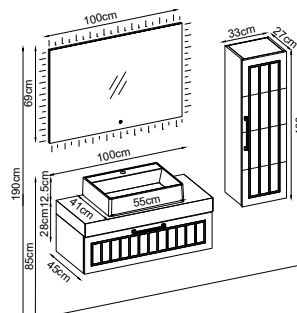

Custom Design

Product	Product Name	Page
Vanity Unit :	Beta - 10092	-
Side Cabinet :	Beta - 20021	-
Bench / Washbasin :	Box - 30019	167
Countertop Basin :	Katre - 40024	170
Mirror :	Cube - 50005	164
Top Unit :	-	-
Legs :	-	161
Handle :	Beta - 80019	-