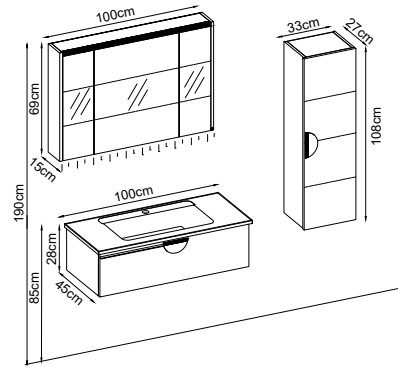

Product Features

- Doors : Storm Gray Soft Touch
- Sides : Storm Gray Soft Touch
- Washbasin : Matte White Tera Acrimer
- Mirror : Storm Gray Bright

Custom Design

Product	Product Name	Page
Vanity Unit :	Luna - 10063	-
Side Cabinet :	Luna - 20054	-
Bench / Washbasin :	Tera - 40006	167
Countertop Basin :	-	170
Mirror :	Bright - 50035	162
Top Unit :	-	-
Legs :	-	161
Handle Vanity Unit:	Luna 100- 80017	-
Handle Side Cabinet:	Luna - 80018	-