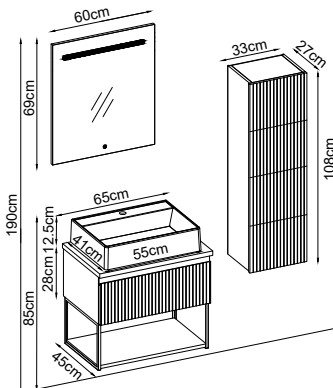

ROYAL 2865 V53

Product Features

- Doors : Matte Sand Lacquer
- Sides : Matte Sand Melaminated MDF
- Countertop : Ud Flat
- Washbasin : Matte Sand Katre Acrimer
- Mirror : Fleto

Custom Design

Product	Product Name	Page
Vanity Unit :	Royal - 10176	-
Side Cabinet :	Royal - 20003	-
Bench / Washbasin :	Flat - 30042	160
Countertop Basin :	Katre - 40025	160
Mirror :	Fleto - 50004	160
Top Unit :	-	-
Legs :	Mtl - 70007	161

ROYAL 2865 V54