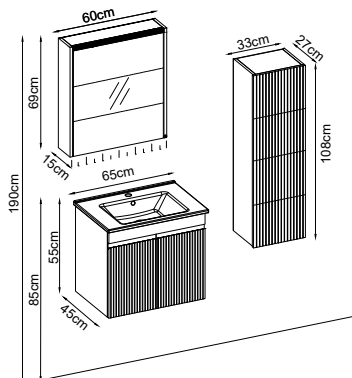

Product Features

Doors : Matte White Lacquer
Sides : Matte White Melaminated MDF
Washbasin : Ceramic
Mirror : Matte White Bright

Custom Design

Product	Product Name	Page
Vanity Unit :	Royal - 10147	-
Side Cabinet :	Royal - 20001	-
Bench / Washbasin :	Ceramic - 40023	169
Countertop Basin :	-	170
Mirror :	Bright - 50049	162
Top Unit :	-	-
Legs :	-	161