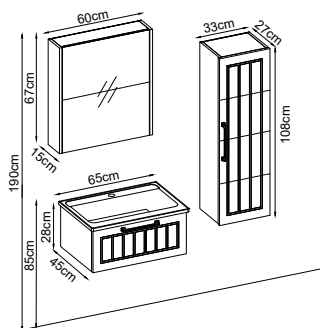

Mirror : Oslo

Custom Design

Product	Product Name	Page
Vanity Unit :	Beta - 10083	-
Side Cabinet :	Beta - 20021	-
Bench / Washbasin :	Flat - 30041	169
Countertop Basin :	Duru - 40030	170
Mirror :	Oslo - 50014	165
Top Unit :	-	-
Legs :	Mtl - 70017	161
Handle :	Beta - 80020	-