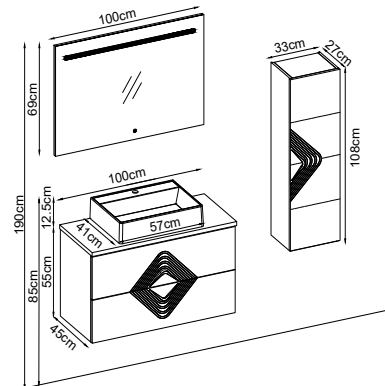

VESTA 55100 V53

Product Features

Doors : Brick Red Lacquer
Sides : Brick Red Soft Touch
Countertop : Masif Flat
Washbasin : Matte White Katre Acrimer
Mirror : Fleto

Custom Design

Product	Product Name	Page
Vanity Unit :	Vesta - 10104	-
Side Cabinet :	Vesta - 20029	-
Bench / Washbasin :	Flat - 30021	167
Countertop Basin :	Katre - 40024	170
Mirror :	Fleto - 50002	164
Top Unit :	-	-
Legs :	-	161
Handle :	Vesta - 80022	-

VESTA 55100 V54