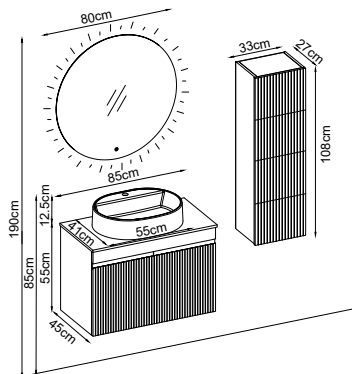

Product Features

Doors : Matte Nat. Ant. Lacquer
Sides : Matte Nat. Ant. Melaminated MDF
Countertop : Matte Ant. Lavel Acrimer
Washbasin : Matte Ant. Duru Acrimer
Mirror : Opal

Custom Design

Product	Product Name	Page
Vanity Unit :	Royal - 10145	-
Side Cabinet :	Royal - 20002	-
Bench / Washbasin :	Lavel - 30035	168
Countertop Basin :	Duru - 40032	170
Mirror :	Opal - 50007	164
Top Unit :	-	-
Legs :	-	161