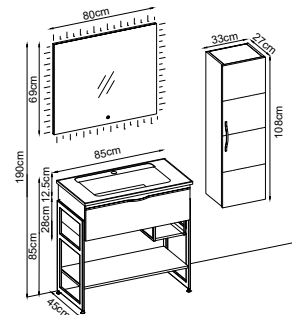

Custom Design

Product	Product Name	Page
Vanity Unit :	Bathline - 10009	-
Side Cabinet :	Bathline - 20038	-
Bench / Washbasin :	Tera - 40012	168
Countertop Basin :	-	170
Mirror :	Cube - 50006	164
Top Unit :	-	-
Legs :	Mtl - 70023	161
Handle Vanity Unit :	Bathline 85 - 80001	-
Handle Side Cabinet :	Bathline - 80001	-