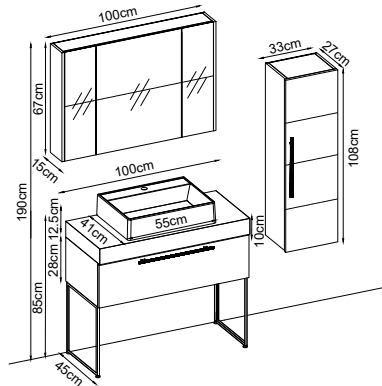

Product Features

- Doors : Water Green Soft Touch
- Sides : Water Green Soft Touch
- Countertop : Yosun Box
- Washbasin : Matte White Katre Acrimer
- Mirror : Water Green Belek

Custom Design

Product	Product Name	Page
Vanity Unit :	Mona - 10027	-
Side Cabinet :	Mona - 20043	-
Bench / Washbasin :	Box - 30019	167
Countertop Basin :	Katre - 40024	170
Mirror :	Belek - 50069	163
Top Unit :	-	-
Legs :	Mtl - 70010	161
Handle Vanity Unit:	Mona - 80005	-
Handle Side Cabinet:	Mona - 80006	-

MONA 28100 V53