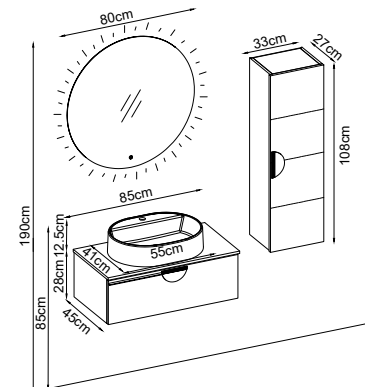

LUNA 2885 V51

Product Features

- Doors : Water Green Soft Touch
- Sides : Water Green Soft Touch
- Countertop : Matte Ant. Lavel Acrimer
- Washbasin : Matte Ant. Duru Acrimer
- Mirror : Opal

Custom Design

Product	Product Name	Page
Vanity Unit :	Luna - 10061	-
Side Cabinet :	Luna - 20055	-
Bench / Washbasin :	Lavel - 30035	168
Countertop Basin :	Duru - 40032	170
Mirror :	Opal - 50007	164
Top Unit :	-	-
Legs :	-	161
Handle Vanity Unit:	Luna 100- 80015	-
Handle Side Cabinet:	Luna - 80016	-

LUNA 2885 V52