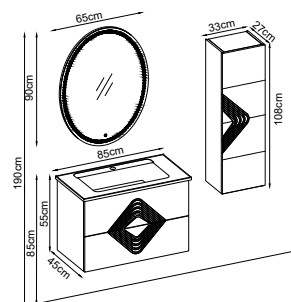

Custom Design

Product	Product Name	Page
Vanity Unit :	Vesta - 10107	-
Side Cabinet :	Vesta - 20027	-
Bench / Washbasin :	Tera - 40012	167
Countertop Basin :	-	170
Mirror :	Elipso - 50013	165
Top Unit :	-	-
Legs :	-	161
Handle :	Vesta - 80022	-