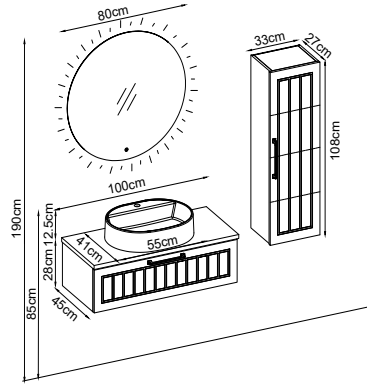

Mirror : Cube

Custom Design

Product	Product Name	Page
Vanity Unit :	Beta - 10092	-
Side Cabinet :	Beta - 20021	-
Bench / Washbasin :	Box - 30019	167
Countertop Basin :	Katre - 40024	170
Mirror :	Cube - 50005	164
Top Unit :	-	-
Legs :	-	161
Handle :	Beta - 80019	-