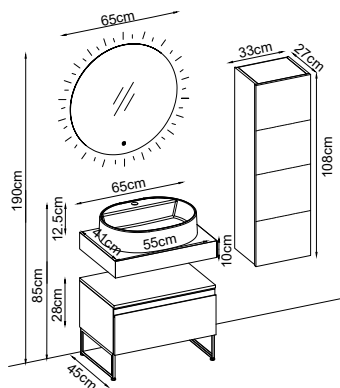

Product Features

Doors : Matte Nat. Ant. Lacquer
Sides : Matte Nat. Ant. Melaminated MDF
Countertop : Yosun Box
Washbasin : Matte White Duru Acrimer
Mirror : Opal

Custom Design

Product	Product Name	Page
Vanity Unit :	Moderno - 10210	-
Side Cabinet :	Line - 20007	-
Bench / Washbasin :	Box - 30039	169
Countertop Basin :	Duru - 40030	170
Mirror :	Opal - 50008	164
Top Unit :	-	-
Legs :	-	161

MODERNO 2865 V53