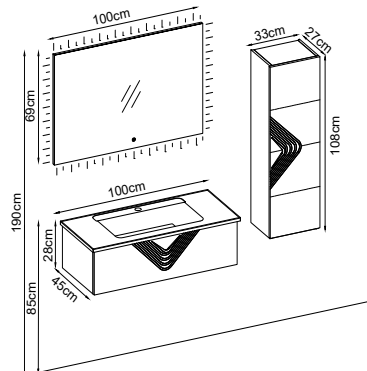

Product Features

Doors : Matte Nat. Ant. Lacquer
Sides : Matte Nat. Ant. Melaminated MDF
Washbasin : Matte Ant. Tera Acrimer
Mirror : Cube

Custom Design

Product	Product Name	Page
Vanity Unit :	Vesta - 10096	-
Side Cabinet :	Vesta - 20027	-
Bench / Washbasin :	Tera - 40007	167
Countertop Basin :	-	170
Mirror :	Cube - 50005	164
Top Unit :	-	-
Legs :	-	161
Handle :	Vesta - 80021	-

VESTA 28100 V54