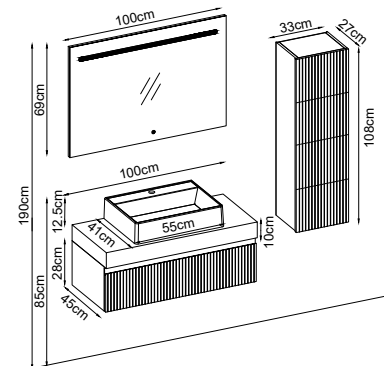

Product Features

- Doors : Matte Sand Lacquer
- Sides : Matte Sand Melamined MDF
- Countertop : Ud Box
- Washbasin : Matte Sand Katre Acrimer
- Mirror : Fleto

Custom Design

Product	Product Name	Page
Vanity Unit :	Royal - 10169	-
Side Cabinet :	Royal - 20003	-
Bench / Washbasin :	Box - 30018	167
Countertop Basin :	Katre - 40025	170
Mirror :	Fleto - 50002	164
Top Unit :	-	-
Legs :	-	161

ROYAL 28100 V54