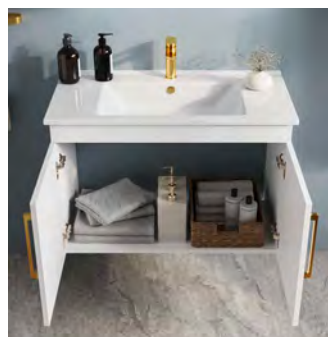

Product	Product Name	Page
Vanity Unit :	Beta - 10065	-
Side Cabinet :	Beta - 20021	-
Bench / Washbasin :	Ceramic - 40022	168
Countertop Basin :	-	170
Mirror :	Bright - 50038	162
Top Unit :	-	-
Legs :	-	161
Handle :	Beta - 80020	-