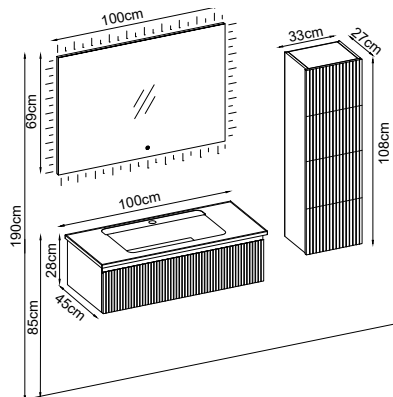

Product Features

- Doors : Matte Sand Lacquer
- Sides : Matte Sand Melamined MDF
- Countertop : Matte Sand Tera Acrimer
- Mirror : Cube

Custom Design

Product	Product Name	Page
Vanity Unit :	Royal - 10165	-
Side Cabinet :	Royal - 20003	-
Bench / Washbasin :	Tera - 40008	167
Countertop Basin :	-	170
Mirror :	Cube - 50005	164
Top Unit :	-	-
Legs :	-	161

ROYAL 28100 V58