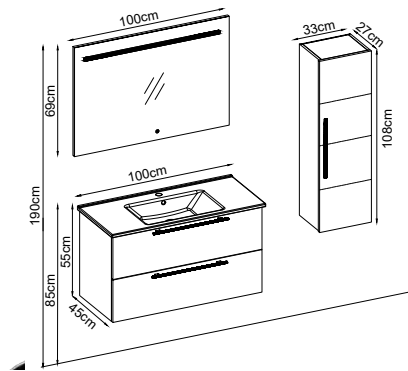

Mirror : White Bright

Custom Design

Product	Product Name	Page
Vanity Unit :	Mona - 10024	-
Side Cabinet :	Mona - 20045	-
Bench / Washbasin :	Tera - 40006	167
Countertop Basin :	-	170
Mirror :	Bright - 50037	162
Top Unit :	-	-
Legs :	-	161
Handle Vanity Unit :	Mona - 80003	-
Handle Side Cabinet :	Mona - 80004	-