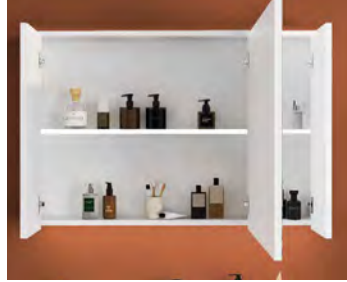

Mirror

Belek 100 Series :