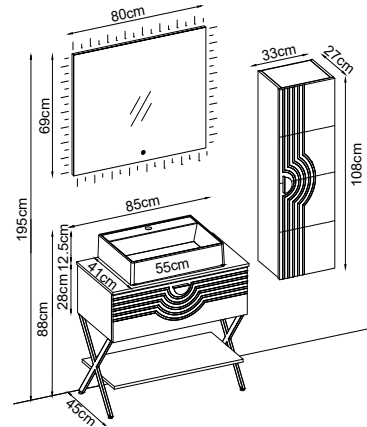

OMEGA 2885 V51

Product Features

- Doors : Matte White Lacquer
- Sides : Matte White Melaminated MDF
- Countertop : Matte White Lavel Acrimer
- Washbasin : Matte White Katre Acrimer
- Mirror : Cube

Custom Design

Product	Product Name	Page
Vanity Unit :	Omega - 10118	-
Side Cabinet :	Omega - 20030	-
Bench / Washbasin :	Lavel - 30036	168
Countertop Basin :	Katre - 40024	170
Mirror :	Cube - 50006	164
Top Unit :	-	-
Legs :	Mtl - 70017	161
Handle :	Omega - 80023	-

OMEGA 2885 V52