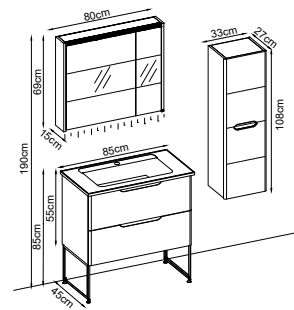

Custom Design

Product	Product Name	Page
Vanity Unit :	Belen - 10221	-
Side Cabinet :	Belen - 20013	-
Bench / Washbasin :	Orion - 40039	-
Countertop Basin :	-	170
Mirror :	Bright - 50039	162
Top Unit :	-	-
Legs :	Mtl - 70006	161