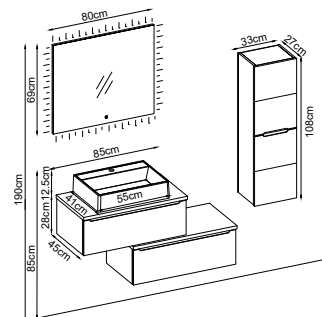

Custom Design

Product	Product Name	Page
Vanity Unit :	Smart - 10248	-
Side Cabinet :	Smart - 20018	-
Bench / Washbasin :	Flat - 30031	168
Countertop Basin :	Katre - 40025	170
Mirror :	Cube - 50006	164
Top Unit :	-	-
Legs :	-	161