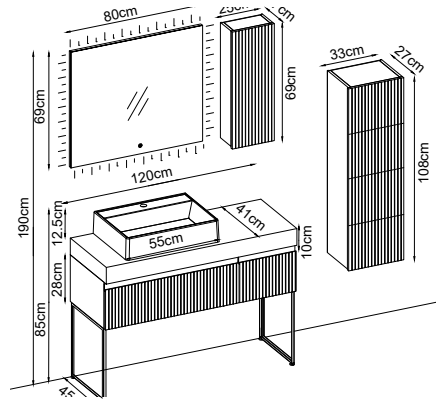

Mirror : Elipso

Custom Design

Product	Product Name	Page
Vanity Unit :	Royal - 10156	-
Side Cabinet :	Royal - 20001	-
Bench / Washbasin :	Flat - 30005	166
Countertop Basin :	Duru - 40030	170
Mirror :	Elipso - 50013	165
Top Unit :	Royal - 60005	-
Legs :	-	161