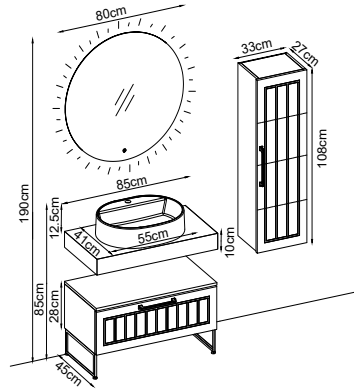

Product Features

Doors : Matte White Lacquer
Sides : Matte White Melaminated MDF
Countertop : Ud Box
Washbasin : Matte White Duru Acrimer
Mirror : Opal

Custom Design

Product	Product Name	Page
Vanity Unit :	Beta - 10080	-
Side Cabinet :	Beta - 20021	-
Bench / Washbasin :	Box - 30028	168
Countertop Basin :	Duru - 40030	170
Mirror :	Opal - 50007	164
Top Unit :	-	-
Legs :	-	161
Handle :	Beta - 80019	-