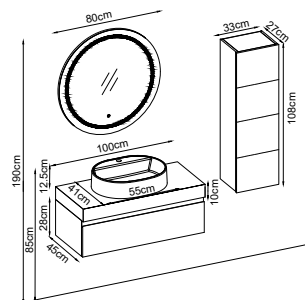

Custom Design

Product	Product Name	Page
Vanity Unit :	Moderno - 10204	-
Side Cabinet :	Line - 20006	-
Bench / Washbasin :	Box - 30017	167
Countertop Basin :	Duru - 40030	170
Mirror :	Flex - 50009	164
Top Unit :	-	-
Legs :	-	161