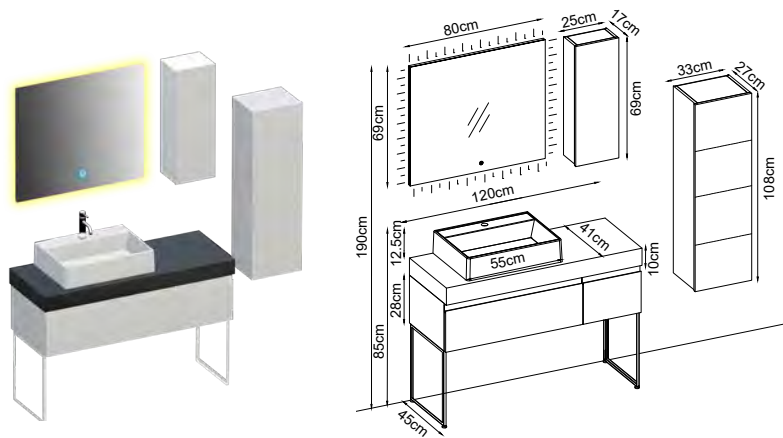

MODERNO 28120 V52

Product Features

Doors : Matte White Lacquer
Sides : Matte White Melaminated MDF
Countertop : Yosun Box
Washbasin : Matte White Katre Acrimer
Mirror : Cube

Custom Design

Product	Product Name	Page
Vanity Unit :	Moderno - 10194	-
Side Cabinet :	Line - 20006	-
Bench / Washbasin :	Box - 30003	166
Countertop Basin :	Katre - 40024	170
Mirror :	Cube - 50006	164
Top Unit :	Moderno - 60008	-
Legs :	-	161