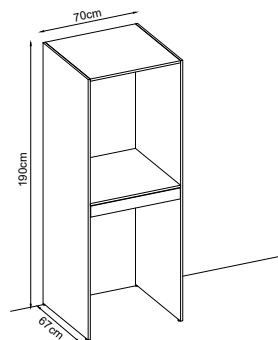

VALA

25 MM
MDF

CMD V53

Sides : Matte White Melamined MDF

Disassembled