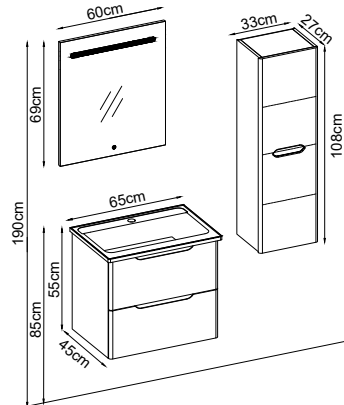

BELEN 5565 V51

Product Features

- Doors : Matte Nat. Ant. Lacquer
- Sides : Matte Nat. Ant. Melamined MDF
- Washbasin : Matte White Orion Acrimer
- Mirror : Fleto

Custom Design

Product	Product Name	Page
Vanity Unit :	Belen - 10222	-
Side Cabinet :	Belen - 20011	-
Bench / Washbasin :	Orion - 40040	-
Countertop Basin :	-	170
Mirror :	Fleto - 50004	164
Top Unit :	-	-
Legs :	-	161