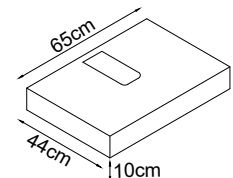

65 Washbasin - Countertop