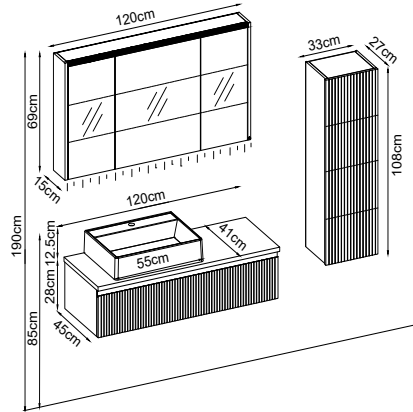

Product Features

- Doors : Deep Blue Lacquer
- Sides : Deep Blue Melamined MDF
- Countertop : Ud Flat
- Washbasin : Deep Blue Katre Acrimer
- Mirror : Deep Blue Bright

Custom Design

Product	Product Name	Page
Vanity Unit :	Royal - 10157	-
Side Cabinet :	Royal - 20004	-
Bench / Washbasin :	Flat - 30007	166
Countertop Basin :	Katre - 40027	170
Mirror :	Bright - 50022	162
Top Unit :	-	-
Legs :	-	161

ROYAL 28120 V57