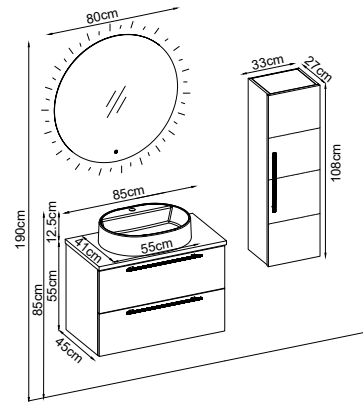

Product Features

- Doors : White Soft Touch
- Sides : White Soft Touch
- Countertop : Masif Flat
- Washbasin : Matte White Duru Acrimer
- Mirror : Opal

Custom Design

Product	Product Name	Page
Vanity Unit :	Mona - 10018	-
Side Cabinet :	Mona - 20045	-
Bench / Washbasin :	Flat - 30031	168
Countertop Basin :	Duru - 40030	170
Mirror :	Opal - 50007	164
Top Unit :	-	-
Legs :	-	161
Handle Vanity Unit:	Mona - 80005	-
Handle Side Cabinet:	Mona - 80006	-