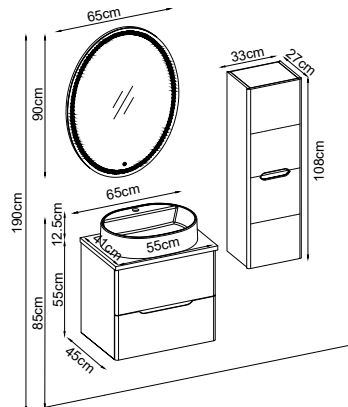

BELEN 5565 V54

Product Features

- Doors : Matte Nat. Ant. Lacquer
- Sides : Matte Nat. Ant. Melamined MDF
- Countertop : Masif Flat
- Washbasin : Matte White Duru Acrimer
- Mirror : Elipso

Custom Design

Product	Product Name	Page
Vanity Unit :	Belen - 10222	-
Side Cabinet :	Belen - 20011	-
Bench / Washbasin :	Flat - 30049	-
Countertop Basin :	Duru - 40030	170
Mirror :	Elipso - 50013	165
Top Unit :	-	-
Legs :	-	161

BELEN 5565 V52