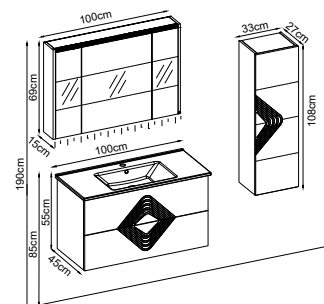

Custom Design

Product	Product Name	Page
Vanity Unit :	Vesta - 10101	-
Side Cabinet :	Vesta - 20026	-
Bench / Washbasin :	Ceramic - 40021	167
Countertop Basin :	-	170
Mirror :	Bright - 50027	162
Top Unit :	-	-
Legs :	-	161
Handle :	Vesta - 80022	-