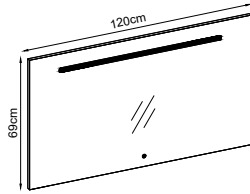

Technical Drawing :

Fleto 120