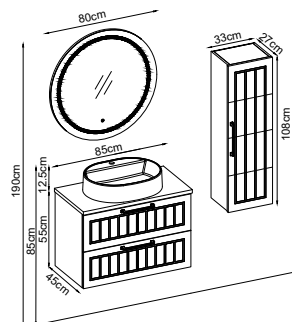

Custom Design

Product	Product Name	Page
Vanity Unit :	Beta - 10069	-
Side Cabinet :	Beta - 20024	-
Bench / Washbasin :	Lavel - 30036	168
Countertop Basin :	Duru - 40030	170
Mirror :	Flex - 50009	164
Top Unit :	-	-
Legs :	-	161
Handle :	Beta - 80019	-