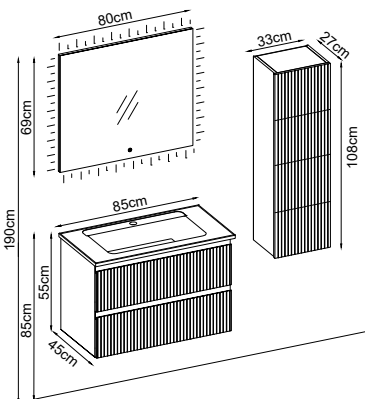

ROYAL 5585 V52

Product Features

Doors : Matte Nat. Ant. Lacquer
Sides : Matte Nat. Ant. Melaminated MDF
Washbasin : Matte Ant. Tera Acrimer
Mirror : Cube

Custom Design

Product	Product Name	Page
Vanity Unit :	Royal - 10139	-
Side Cabinet :	Royal - 20002	-
Bench / Washbasin :	-	170
Countertop Basin :	Tera - 40012	168
Mirror :	Cube - 50006	164
Top Unit :	-	-
Legs :	-	161

ROYAL 5585 V53