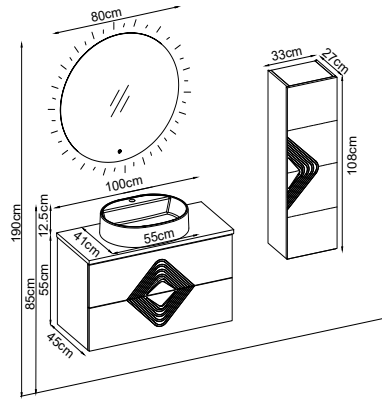

Product Features

Doors : Matte White Lacquer
Sides : Matte White Melaminated MDF
Countertop : Matte White Lavel Acrimer
Washbasin : Matte White Duru Acrimer
Mirror : Opal

Custom Design

Product	Product Name	Page
Vanity Unit :	Vesta - 10102	-
Side Cabinet :	Vesta - 20026	-
Bench / Washbasin :	Lavel - 30026	167
Countertop Basin :	Duru - 40030	170
Mirror :	Opal - 50007	164
Top Unit :	-	-
Legs :	-	161
Handle :	Vesta - 80021	-