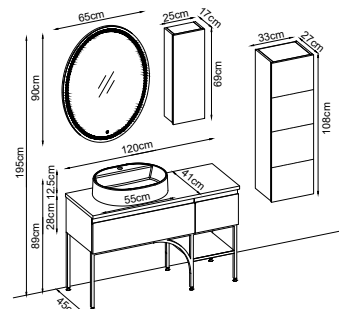

Custom Design

Product	Product Name	Page
Vanity Unit :	Moderno - 10200	-
Side Cabinet :	Line - 20008	-
Bench / Washbasin :	Flat - 30007	166
Countertop Basin :	Duru - 40032	170
Mirror :	Elipso - 50013	165
Top Unit :	Moderno - 60010	-
Legs :	-	161