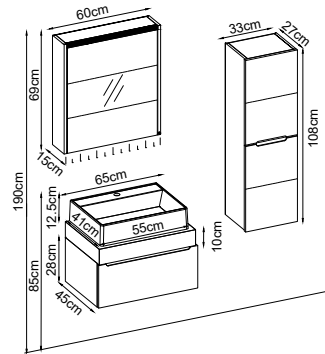

SMART 2865 V52

Product Features

- Doors : Matte White Lacquer
- Sides : Matte White Melaminated MDF
- Countertop : Yosun Box
- Washbasin : Matte White Katre Acrimer
- Mirror : Matte White Bright

Custom Design

Product	Product Name	Page
Vanity Unit :	Smart - 10245	-
Side Cabinet :	Smart - 20016	-
Bench / Washbasin :	Box - 30039	169
Countertop Basin :	Katre - 40024	170
Mirror :	Bright - 50049	162
Top Unit :	-	-
Legs :	-	161