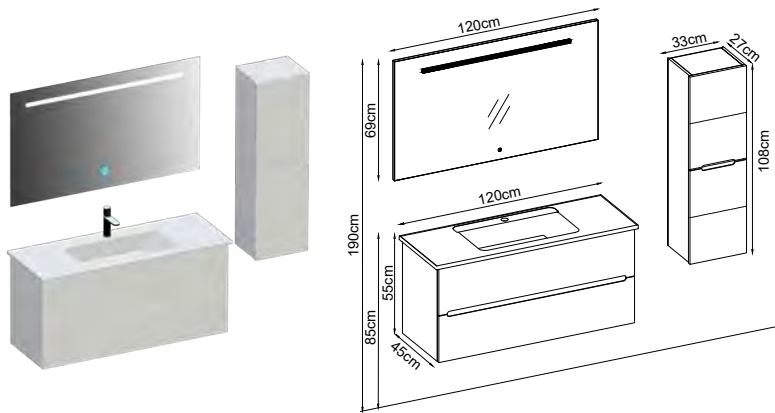

SMART 55120 V52

Product Features

Doors : Matte White Lacquer
Sides : Matte White Melaminated MDF
Washbasin : Matte White Tera Acrimer
Mirror : Fleto

Custom Design

Product	Product Name	Page
Vanity Unit :	Smart - 10230	-
Side Cabinet :	Smart - 20016	-
Bench / Washbasin :	Tera - 40001	166
Countertop Basin :	-	170
Mirror :	Fleto - 50001	164
Top Unit :	-	-
Legs :	-	161