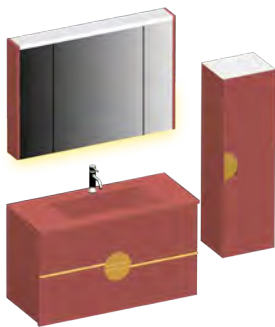

LUNA 55100 V53

Product Features

Doors : Brick Red Soft Touch
Sides : Brick Red Soft Touch
Washbasin : Brick Red Tera Acrimer
Mirror : Brick Red Bright

Custom Design

Product	Product Name	Page
Vanity Unit :	Luna - 10056	-
Side Cabinet :	Luna - 20056	-
Bench / Washbasin :	Tera - 40009	167
Countertop Basin :	-	170
Mirror :	Bright - 50034	163
Top Unit :	-	-
Legs :	-	161
Handle Vanity Unit:	Luna 100- 80017	-
Handle Side Cabinet:	Luna - 80018	-

LUNA 55100 V54