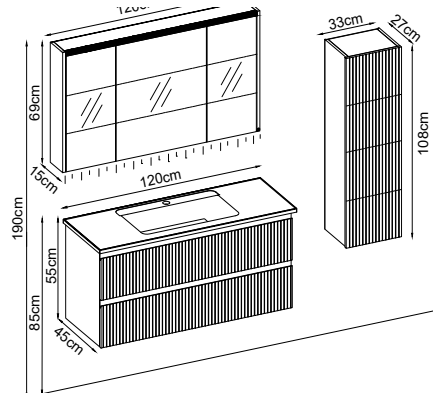

Product Features

- Doors : Matte White Lacquer
- Sides : Matte White Melaminated MDF
- Washbasin : Matte White Tera Acrimer
- Mirror : Matte White Bright

Custom Design

Product	Product Name	Page
Vanity Unit :	Royal - 10130	-
Side Cabinet :	Royal - 20001	-
Bench / Washbasin :	Tera - 40001	166
Countertop Basin :	-	170
Mirror :	Bright - 50016	164
Top Unit :	-	-
Legs :	-	161

ROYAL 55120 V52