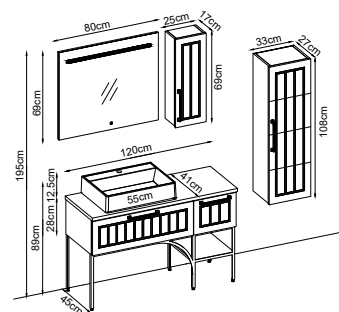

Custom Design

Product	Product Name	Page
Vanity Unit :	Beta - 10088	-
Side Cabinet :	Beta - 20022	-
Bench / Washbasin :	Flat - 30005	166
Countertop Basin :	Katre - 40026	170
Mirror :	Fleto - 50003	160
Top Unit :	Beta - 60001	-
Legs :	Zenon - 70020	161
Handle :	Beta - 80019	-