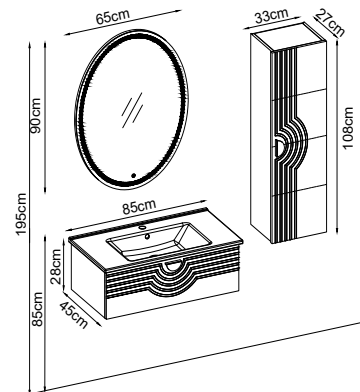

Product Features

- Doors : Matte Nat. Ant. Lacquer
- Sides : Matte Nat. Ant. Melaminated MDF
- Washbasin : Ceramic
- Mirror : Elipso

Custom Design

Product	Product Name	Page
Vanity Unit :	Omega - 10120	-
Side Cabinet :	Omega - 20031	-
Bench / Washbasin :	Ceramic - 40022	168
Countertop Basin :	-	170
Mirror :	Elipso - 50013	165
Top Unit :	-	-
Legs :	-	161
Handle :	Omega - 80023	-

OMEGA 2885 V54