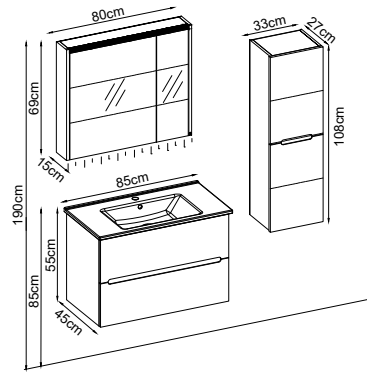

Product Features

Doors : Matte Sand Lacquer
Sides : Matte Sand Melaminated MDF
Washbasin : Ceramic
Mirror : Matte Sand Bright

Custom Design

Product	Product Name	Page
Vanity Unit :	Smart - 10237	-
Side Cabinet :	Smart - 20018	-
Bench / Washbasin :	-	170
Countertop Basin :	Ceramic - 40022	168
Mirror :	Bright - 50040	162
Top Unit :	-	-
Legs :	-	161