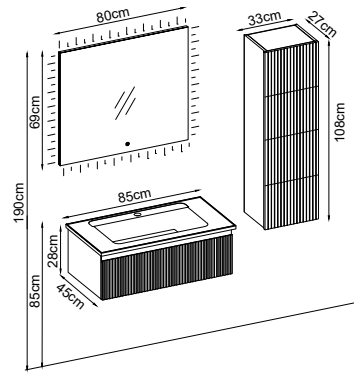

Product Features

- Doors : Matte White Lacquer
- Sides : Matte White Melaminated MDF
- Washbasin : Matte White Tera Acrimer
- Mirror : Cube

Custom Design

Product	Product Name	Page
Vanity Unit :	Royal - 10171	-
Side Cabinet :	Royal - 20001	-
Bench / Washbasin :	Tera - 40006	168
Countertop Basin :	-	170
Mirror :	Cube - 50006	164
Top Unit :	-	-
Legs :	-	161