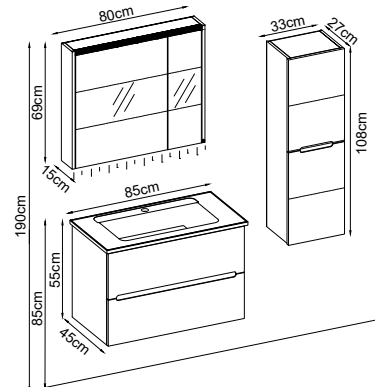

Product Features

Doors : Matte White Lacquer
Sides : Ud Melaminated MDF
Washbasin : Matte White Tera Acrimer
Mirror : Ud Bright

Custom Design

Product	Product Name	Page
Vanity Unit :	Smart - 10239	-
Side Cabinet :	Smart - 20017	-
Bench / Washbasin :	-	170
Countertop Basin :	Tera - 40011	168
Mirror :	Bright - 50041	162
Top Unit :	-	-
Legs :	-	161

SMART 5585 V54