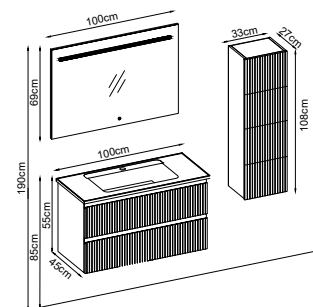

Custom Design

Product	Product Name	Page
Vanity Unit :	Royal - 10136	-
Side Cabinet :	Royal - 20001	-
Bench / Washbasin :	Tera - 30026	167
Countertop Basin :	-	170
Mirror :	Fleto - 50002	164
Top Unit :	-	-
Legs :	-	161