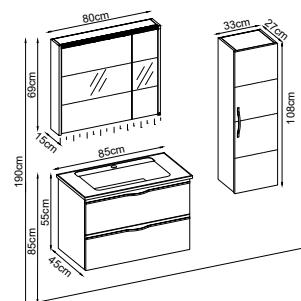

White

BATHLINE 5585 V51

Doors : White Soft Touch

Sides : White Soft Touch

Washbasin : Matte White Tera Acrimer

Mirror : White Bright

Custom Design

Product	Product Name	Page
Vanity Unit :	Bathline - 10002	-
Side Cabinet :	Bathline - 20038	-
Bench / Washbasin :	Tera - 40011	168
Countertop Basin :	-	170
Mirror :	Bright - 50048	162
Top Unit :	-	-
Legs :	-	161
Handle Vanity Unit :	Bathline 85 - 80001	-
Handle Side Cabinet :	Bathline - 80001	-