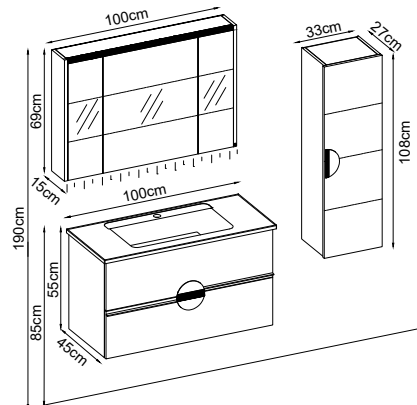

LUNA 55100 V53

Product Features

Doors : Brick Red Soft Touch
Sides : Brick Red Soft Touch
Washbasin : Brick Red Tera Acrimer
Mirror : Brick Red Bright

Custom Design

Product	Product Name	Page
Vanity Unit :	Luna - 10056	-
Side Cabinet :	Luna - 20056	-
Bench / Washbasin :	Tera - 40009	167
Countertop Basin :	-	170
Mirror :	Bright - 50034	163
Top Unit :	-	-
Legs :	-	161
Handle Vanity Unit:	Luna 100- 80017	-
Handle Side Cabinet:	Luna - 80018	-

LUNA 55100 V54