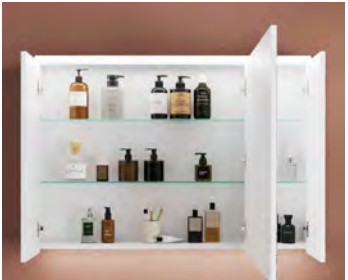

- 1- Mirror Ambient Lighting
- 2- LED Metal Switch
- 3- 4mm Mirror Thickness
- 4-It has a color temperature of 6000K.
- 5-A transformer is included it can be connected to 220V
- 6-Glass shelf is included

Bright 100 Series :

- 1- Mirror Ambient Lighting
- 2- LED Metal Switch
- 3- 4mm Mirror Thickness
- 4-It has a color temperature of 6000K.
- 5-A transformer is included it can be connected to 220V
- 6-Glass shelf is included