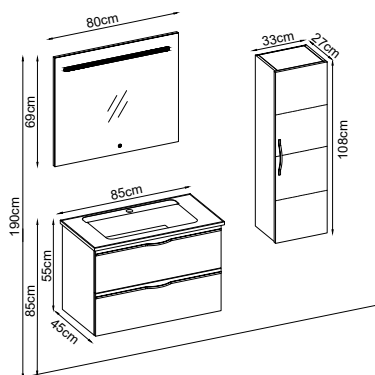

Product Features

- Doors : Brick Red Soft Touch
- Sides : Brick Red Soft Touch
- Washbasin : Brick Red Tera Acrimer
- Mirror : Fleto

Custom Design

Product	Product Name	Page
Vanity Unit :	Bathline - 10003	-
Side Cabinet :	Bathline - 20037	-
Bench / Washbasin :	Tera - 40014	168
Countertop Basin :	-	170
Mirror :	Fleto - 50003	164
Top Unit :	-	-
Legs :	-	161
Handle Vanity Unit:	Bathline 85 - 80001	-
Handle Side Cabinet:	Bathline - 80001	-

BATHLINE 5585 V54