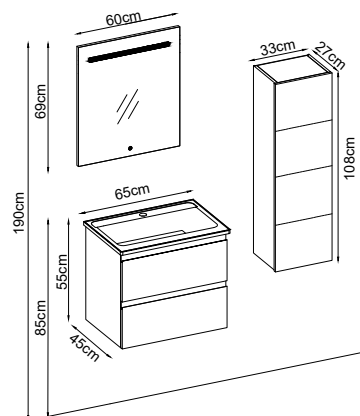

Product Features

Doors : Matte White Lacquer
Sides : Matte White Melamined MDF
Washbasin : Matte White Tera Acrimer
Mirror : Fleto

Custom Design

Product	Product Name	Page
Vanity Unit :	Moderno - 10267	-
Side Cabinet :	Line - 20006	-
Bench / Washbasin :	-	170
Countertop Basin :	Tera - 40016	169
Mirror :	Fleto - 50004	164
Top Unit :	-	-
Legs :	-	161

MODERNO 5565 V52