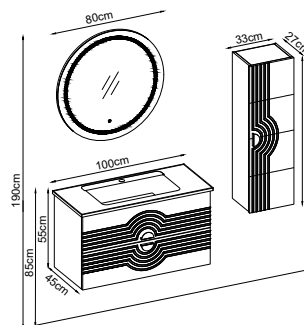

Custom Design

Product	Product Name	Page
Vanity Unit :	Omega - 10121	-
Side Cabinet :	Omega - 20030	-
Bench / Washbasin :	Tera - 40006	167
Countertop Basin :	-	170
Mirror :	Flex - 50009	164
Top Unit :	-	-
Legs :	-	161
Handle :	Omega - 80023	-