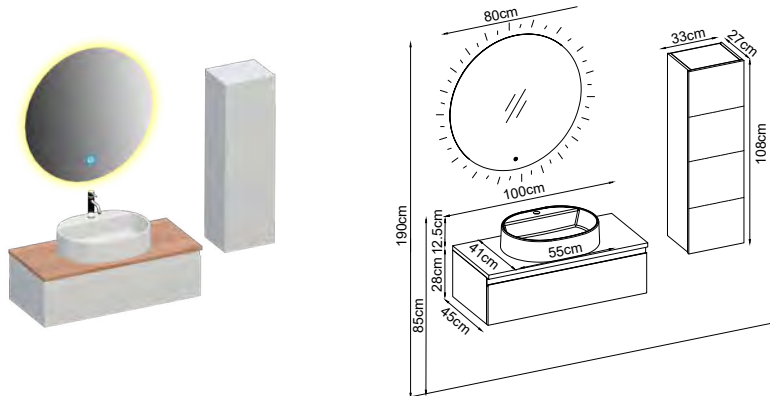

MODERNO 28100 V53

Product Features

Doors : Matte White Lacquer
Sides : Matte White Melamined MDF
Countertop : Masif Flat
Washbasin : Matte Ant. Duru Acrimer
Mirror : Opal

Custom Design

Product	Product Name	Page
Vanity Unit :	Moderno - 10202	-
Side Cabinet :	Line - 20006	-
Bench / Washbasin :	Flat - 30021	167
Countertop Basin :	Duru - 40030	170
Mirror :	Opal - 50007	164
Top Unit :	-	-
Legs :	-	161