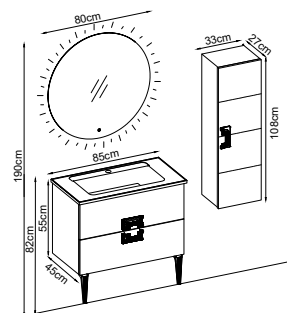

Custom Design

Product	Product Name	Page
Vanity Unit :	Hammer - 10041	-
Side Cabinet :	Hammer - 20052	-
Bench / Washbasin :	Tera - 40014	168
Countertop Basin :	-	170
Mirror :	Opal - 50007	164
Top Unit :	-	-
Legs :	-	161
Handle :	Hammer - 80013	-