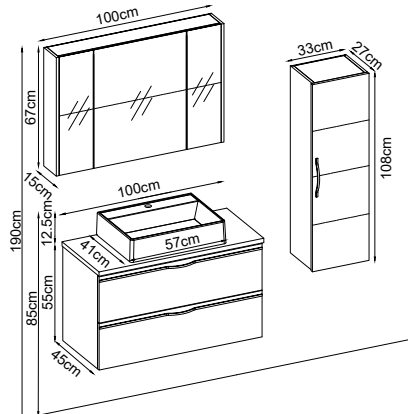

BATHLINE 55100 V54

Product Features

- Doors : Brick Red Soft Touch
- Sides : Brick Red Soft Touch
- Countertop : Yosun Flat
- Washbasin : Matte Ant. Katre Acrimer
- Mirror : Brick Red Belek

Custom Design

Product	Product Name	Page
Vanity Unit :	Bathline - 10005	-
Side Cabinet :	Bathline - 20037	-
Bench / Washbasin :	Flat - 30023	167
Countertop Basin :	Katre - 40026	170
Mirror :	Belek - 50067	163
Top Unit :	-	-
Legs :	-	161
Handle Vanity Unit:	Bathline 100 - 80025	--
Handle Side Cabinet:	Bathline - 80001	-