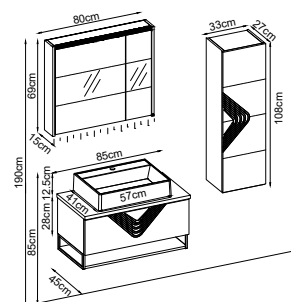

Custom Design

Product	Product Name	Page
Vanity Unit :	Vesta - 10097	-
Side Cabinet :	Vesta - 20029	-
Bench / Washbasin :	Lavel - 30035	168
Countertop Basin :	Katre - 40029	170
Mirror :	Bright - 50045	162
Top Unit :	-	-
Legs :	Mtl - 70004	161
Handle :	Vesta - 80021	-