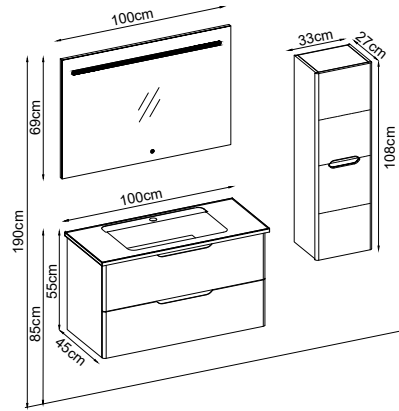

Product Features

Doors : Matte White Lacquer
Sides : Matte White Melaminated MDF
Washbasin : Matte White Orion Acrimer
Mirror : Fleto

Custom Design

Product	Product Name	Page
Vanity Unit :	Belen - 10214	-
Side Cabinet :	Belen - 20010	-
Bench / Washbasin :	Orion - 40036	-
Countertop Basin :	-	170
Mirror :	Fleto - 50002	164
Top Unit :	-	-
Legs :	-	161

BELEN 55100 V53