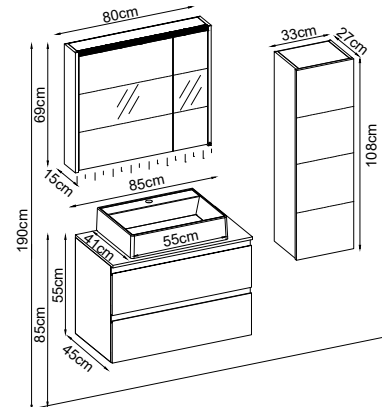

Product Features

Doors : Matte Nat. Ant. Lacquer
Sides : Matte Nat. Ant. Melaminated MDF
Countertop : Ud Flat
Washbasin : Matte White Katre Acrimer
Mirror : Matte Nat. Ant. Bright

Custom Design

Product	Product Name	Page
Vanity Unit :	Moderno - 10188	-
Side Cabinet :	Line - 20007	-
Bench / Washbasin :	Flat - 30032	168
Countertop Basin :	Katre - 40024	170
Mirror :	Bright - 50039	162
Top Unit :	-	-
Legs :	-	161

MODERNO 5585 V54