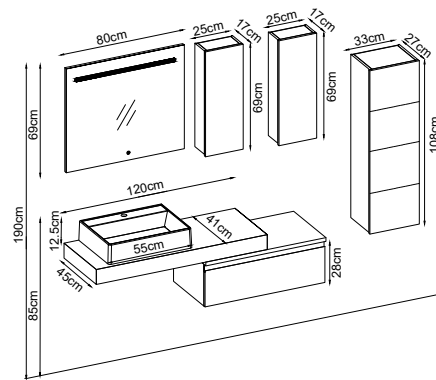

Product Features

- Doors : Matte White Lacquer
- Sides : Matte White Melaminated MDF
- Countertop : Yosun Box
- Washbasin : Matte White Katre Acrimer
- Mirror : Fleto

Custom Design

Product	Product Name	Page
Vanity Unit :	Moderno - 10205	-
Side Cabinet :	Line - 20006	-
Bench / Washbasin :	Box - 30003	168
Countertop Basin :	Katre - 40024	170
Mirror :	Fleto - 50003	164
Top Unit :	Moderno - 60008	-
Legs :	-	161

MODERNO 28160 V51