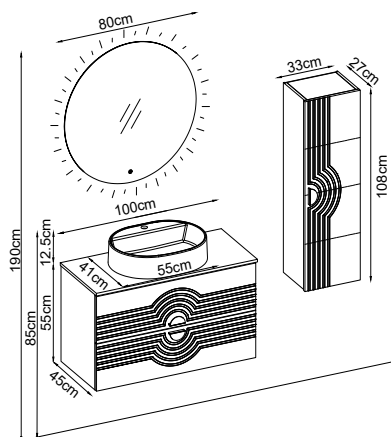

Product Features

- Doors : Brick Red Lacquer
- Sides : Brick Red Soft Touch
- Countertop : Masif Flat
- Washbasin : Matte White Duru Acrimer
- Mirror : Opal

Custom Design

Product	Product Name	Page
Vanity Unit :	Omega - 10123	-
Side Cabinet :	Omega - 20041	-
Bench / Washbasin :	Flat - 30021	167
Countertop Basin :	Duru - 40030	170
Mirror :	Opal - 50007	164
Top Unit :	-	-
Legs :	-	161
Handle :	Omega - 80023	-

OMEGA 55100 V53