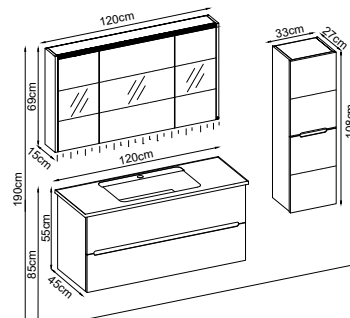

Custom Design

Product	Product Name	Page
Vanity Unit :	Smart - 10233	-
Side Cabinet :	Smart - 20018	-
Bench / Washbasin :	Tera - 40003	166
Countertop Basin :	-	170
Mirror :	Bright - 50018	162
Top Unit :	-	-
Legs :	-	161