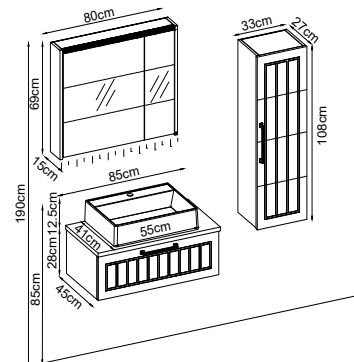

BETA 2885 V52

Product Features

Doors : Deep Blue Lacquer
Sides : Deep Blue Melaminated MDF
Countertop : Masif Flat
Washbasin : Deep Blue Katre Acrimer
Mirror : Deep Blue Bright

Custom Design

Product	Product Name	Page
Vanity Unit :	Beta - 10078	-
Side Cabinet :	Beta - 20024	-
Bench / Washbasin :	Flat - 30031	168
Countertop Basin :	Katre - 40027	170
Mirror :	Bright - 50044	162
Top Unit :	-	-
Legs :	-	161
Handle :	Beta - 80020	-

BETA 2885 V53