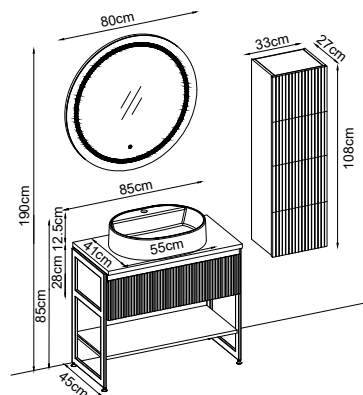

ROYAL 2885 V53

Product Features

Doors : Matte Sand Lacquer
Sides : Matte Sand Melamined MDF
Countertop : Yosun Flat
Washbasin : Matte Sand Duru Acrimer
Mirror : Flex

Custom Design

Product	Product Name	Page
Vanity Unit :	Royal - 10151	-
Side Cabinet :	Royal - 20003	-
Bench / Washbasin :	Lavel - 30035	168
Countertop Basin :	Duru - 40031	170
Mirror :	Flex - 50009	164
Top Unit :	-	-
Legs :	Mtl - 70022	161

ROYAL 2885 V54