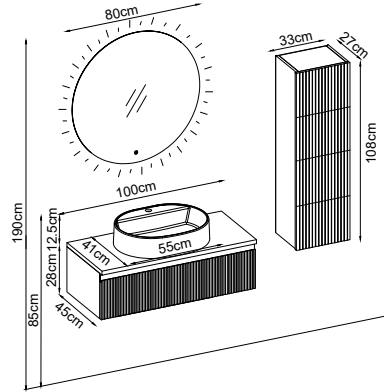

Product Features

- Doors : Deep Blue Lacquer
- Sides : Deep Blue Melamined MDF
- Countertop : Masif Flat
- Washbasin : Deep Blue Duru Acrimer
- Mirror : Opal

Custom Design

Product	Product Name	Page
Vanity Unit :	Royal - 10167	-
Side Cabinet :	Royal - 20004	-
Bench / Washbasin :	Flat - 30021	167
Countertop Basin :	Duru - 40033	170
Mirror :	Opal - 50007	164
Top Unit :	-	-
Legs :	-	161

ROYAL 28100 V51