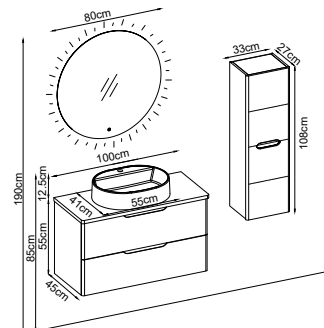

Custom Design

Product	Product Name	Page
Vanity Unit :	Belen - 10217	-
Side Cabinet :	Belen - 20012	-
Bench / Washbasin :	Flat - 30047	-
Countertop Basin :	Duru - 40030	170
Mirror :	Opal - 50007	160
Top Unit :	-	-
Legs :	-	161