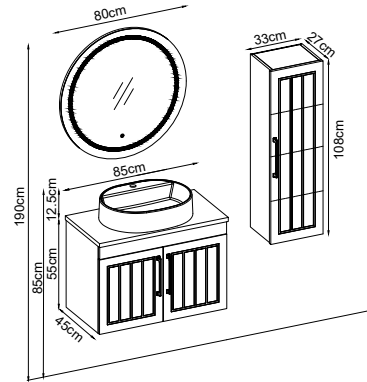

Product Features

- Doors : Matte White Lacquer
- Sides : Matte White Melaminated MDF
- Countertop : Ud Flat
- Washbasin : Matte White Duru Acrimer
- Mirror : Flex

Custom Design

Product	Product Name	Page
Vanity Unit :	Beta - 10067	-
Side Cabinet :	Beta - 20021	-
Bench / Washbasin :	Flat - 30032	168
Countertop Basin :	Duru - 40030	170
Mirror :	Flex - 50009	164
Top Unit :	-	-
Legs :	-	161
Handle :	Beta - 80019	-