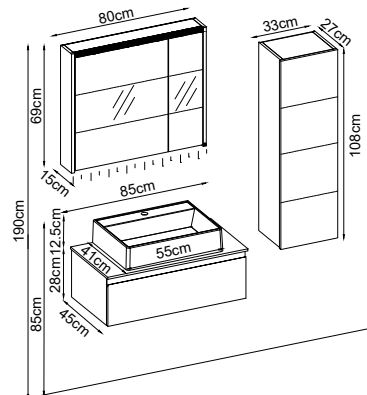

Product Features

- Doors : Matte Nat. Ant. Lacquer
- Sides : Matte Nat. Ant. Melaminated MDF
- Countertop : Matte Ant. Lavel Acrimer
- Washbasin : Matte Ant. Katre Acrimer
- Mirror : Matte Nat. Ant. Bright

Custom Design

Product	Product Name	Page
Vanity Unit :	Moderno - 10207	-
Side Cabinet :	Line - 20007	-
Bench / Washbasin :	Flat - 30035	168
Countertop Basin :	Katre - 40026	170
Mirror :	Bright - 50039	162
Top Unit :	-	-
Legs :	-	161

MODERNO 2885 V54