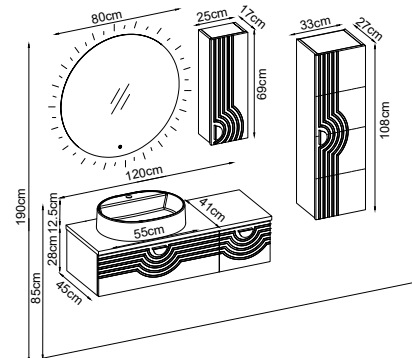

Product Features

- Doors : Matte White Lacquer
- Sides : Matte White Melaminated MDF
- Countertop : Masif Flat
- Washbasin : Matte White Duru Acrimer
- Mirror : Opal

Custom Design

Product	Product Name	Page
Vanity Unit :	Omega - 10112	-
Side Cabinet :	Omega - 20030	-
Bench / Washbasin :	Flat - 30005	166
Countertop Basin :	Duru - 40030	170
Mirror :	Opal - 50007	164
Top Unit :	Omega - 60002	-
Legs :	-	161
Handle :	Omega - 80023	-

OMEGA 28120 V54