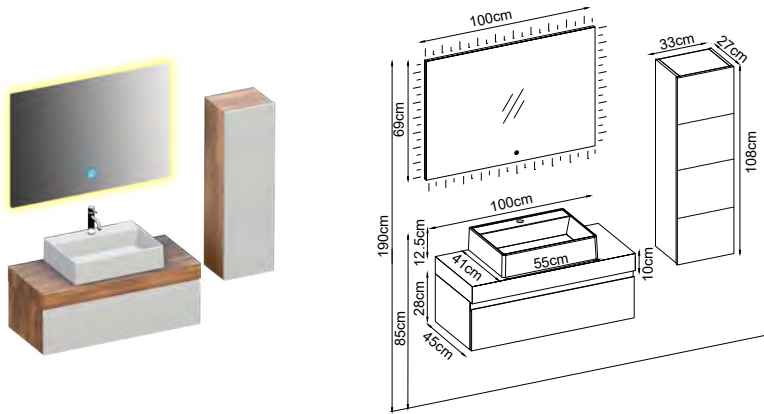

Mirror : Flex

Custom Design

Product	Product Name	Page
Vanity Unit :	Moderno - 10204	-
Side Cabinet :	Line - 20006	-
Bench / Washbasin :	Box - 30017	167
Countertop Basin :	Duru - 40030	170
Mirror :	Flex - 50009	164
Top Unit :	-	-
Legs :	-	161