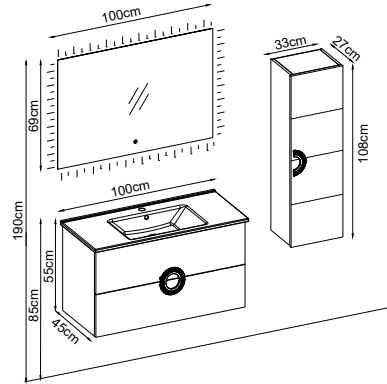

Product Features

- Doors : White Soft Touch
- Sides : White Soft Touch
- Washbasin : Ceramic
- Mirror : Cube

Custom Design

Product	Product Name	Page
Vanity Unit :	Polo - 10036	-
Side Cabinet :	Polo - 20049	-
Bench / Washbasin :	Ceramic - 40021	167
Countertop Basin :	-	170
Mirror :	Cube - 50005	164
Top Unit :	-	-
Legs :	-	161
Handle:	Polo - 80007	-