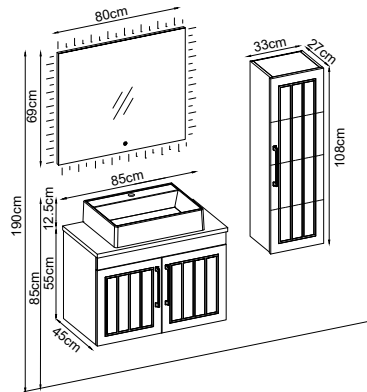

BETA 5585 VK52

Product Features

- Doors : Brick Red Lacquer
- Sides : Brick Red Soft Touch
- Countertop : Matte Ant. Level Acrimer
- Washbasin : Brick Red Katre Acrimer
- Mirror : Cube

Custom Design

Product	Product Name	Page
Vanity Unit :	Beta - 10066	-
Side Cabinet :	Beta - 20025	-
Bench / Washbasin :	Level - 30035	168
Countertop Basin :	Katre - 40029	170
Mirror :	Cube - 50006	164
Top Unit :	-	-
Legs :	-	161
Handle :	Beta - 80020	-