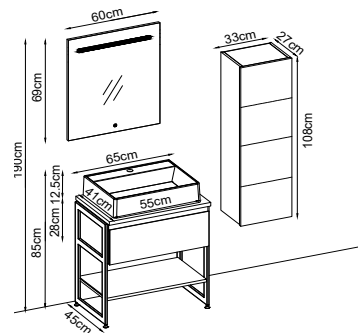

Custom Design

Product	Product Name	Page
Vanity Unit :	Moderno - 10212	-
Side Cabinet :	Line - 20006	-
Bench / Washbasin :	Flat - 30042	169
Countertop Basin :	Katre - 40024	170
Mirror :	Fletto - 50004	164
Top Unit :	-	-
Legs :	Mtl - 70021	161