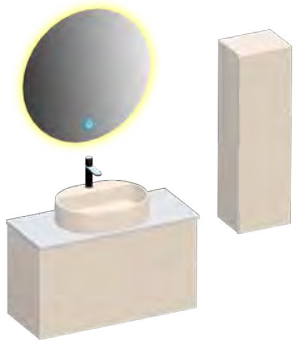

SMART 55100 V51