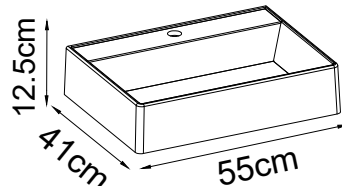

Technical Drawing :