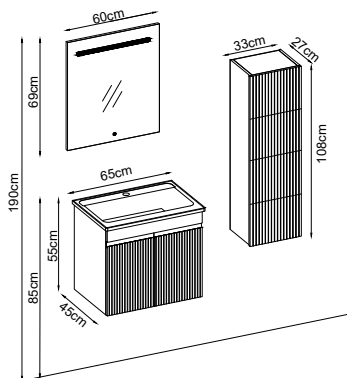

Product Features

Doors : Matte Sand Lacquer
Sides : Matte Sand Melaminated MDF
Washbasin : Matte Sand Tera Acrimer
Mirror : Fleto

Custom Design

Product	Product Name	Page
Vanity Unit :	Royal - 10146	-
Side Cabinet :	Royal - 20003	-
Bench / Washbasin :	Tera - 40018	169
Countertop Basin :	-	170
Mirror :	Fleto - 50004	164
Top Unit :	-	-
Legs :	-	161