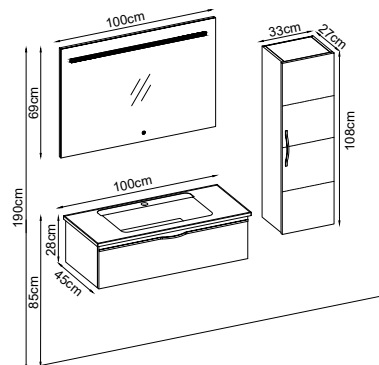

Product Features

- Doors : Storm Gray Soft Touch
- Sides : Storm Gray Soft Touch
- Washbasin : Matte White Tera Acrimer
- Mirror : Fleto

Custom Design

Product	Product Name	Page
Vanity Unit :	Bathline - 10015	-
Side Cabinet :	Bathline - 20035	-
Bench / Washbasin :	Tera - 40006	167
Countertop Basin :	-	170
Mirror :	Fleto - 50002	164
Top Unit :	-	-
Legs :	-	161
Handle Vanity Unit:	Bathline 100 - 80025	-
Handle Side Cabinet:	Bathline - 80001	-

BATHLINE 28100 V52