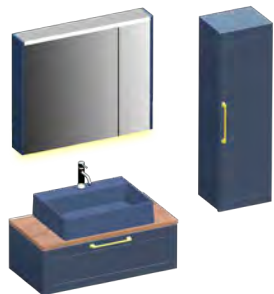

BETA 2885 V52

Product Features

Doors : Deep Blue Lacquer
Sides : Deep Blue Melaminated MDF
Countertop : Masif Flat
Washbasin : Deep Blue Katre Acrimer
Mirror : Deep Blue Bright

Custom Design

Product	Product Name	Page
Vanity Unit :	Beta - 10078	-
Side Cabinet :	Beta - 20024	-
Bench / Washbasin :	Flat - 30031	168
Countertop Basin :	Katre - 40027	170
Mirror :	Bright - 50044	162
Top Unit :	-	-
Legs :	-	161
Handle :	Beta - 80020	-

BETA 2885 V53