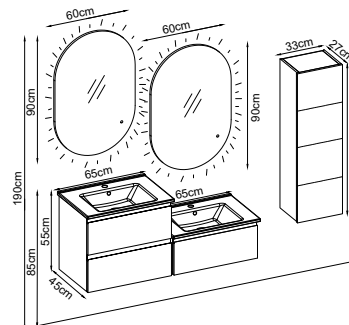

Custom Design

Product	Product Name	Page
Vanity Unit :	Moderno - 10190	-
Side Cabinet :	Line - 20006	-
Bench / Washbasin :	Ceramic - 40023	169
Countertop Basin :	-	170
Mirror :	Oslo - 50014	165
Top Unit :	-	-
Legs :	-	161