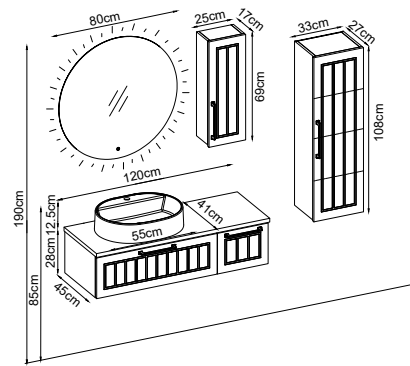

Product Features

- Doors : Matte White Lacquer
- Sides : Matte White Melaminated MDF
- Countertop : Masif Flat
- Washbasin : Matte White Duru Acrimer
- Mirror : Opal

Custom Design

Product	Product Name	Page
Vanity Unit :	Beta - 10087	-
Side Cabinet :	Beta - 20021	-
Bench / Washbasin :	Flat - 30005	166
Countertop Basin :	Duru - 40030	170
Mirror :	Opal - 50007	164
Top Unit :	Beta - 60011	-
Legs :	-	161
Handle :	Beta - 80020	-