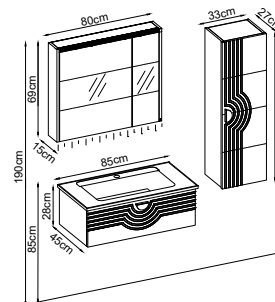

Matte White

OMEGA 2885 V53

Doors : Matte White Lacquer

Sides : Matte White Melaminated MDF

Washbasin : Matte White Tera Acrimer

Mirror : Matte White Bright

Custom Design

Product	Product Name	Page
Vanity Unit :	Omega - 10119	-
Side Cabinet :	Omega - 20030	-
Bench / Washbasin :	Tera - 40011	168
Countertop Basin :	-	170
Mirror :	Bright - 50038	162
Top Unit :	-	-
Legs :	-	161
Handle :	Omega - 80023	-