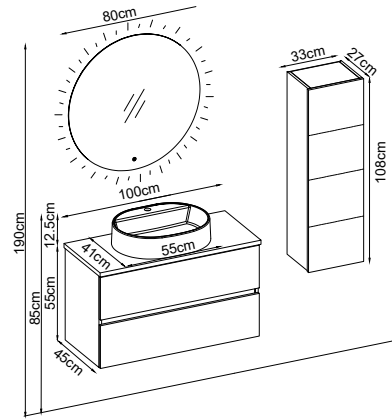

Product Features

- Doors : İnci Melaminated MDF
- Sides : İnci Melaminated MDF
- Countertop : Ud Flat
- Washbasin : Matte White Duru Acrimer
- Mirror : Opal

Custom Design

Product	Product Name	Page
Vanity Unit :	Lines - 10254	-
Side Cabinet :	Line - 20020	-
Bench / Washbasin :	Flat - 30022	167
Countertop Basin :	Duru - 40030	170
Mirror :	Opal - 50007	164
Top Unit :	-	-
Legs :	-	161

LINES 55100 V52