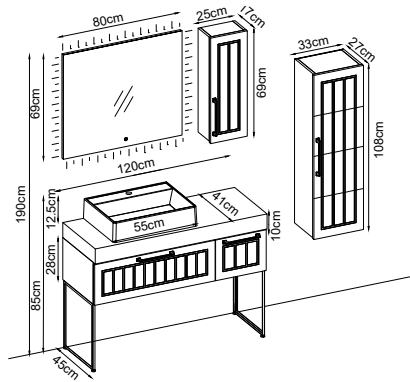

BETA 28120 V52

Product Features

- Doors : Deep Blue Lacquer
- Sides : Deep Blue Melaminated MDF
- Countertop : Lisbon Box
- Washbasin : Deep Blue Katre Acrimer
- Mirror : Cube

Custom Design

Product	Product Name	Page
Vanity Unit :	Beta - 10086	-
Side Cabinet :	Beta - 20024	-
Bench / Washbasin :	Box - 30001	166
Countertop Basin :	Katre - 40027	170
Mirror :	Cube - 50006	164
Top Unit :	Beta - 60012	-
Legs :	Mtl - 70010	161
Handle :	Beta - 80019	-