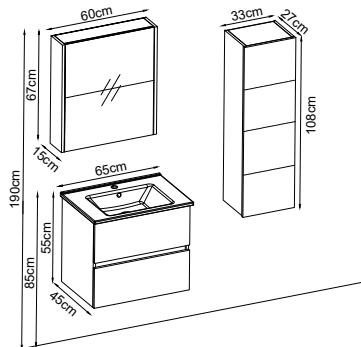

Product Features

Doors : Yosun Melamined MDF
Sides : Yosun Melamined MDF
Washbasin : Ceramic
Mirror : Yosun Belek

Custom Design

Product	Product Name	Page
Vanity Unit :	Lines - 10265	-
Side Cabinet :	Line - 20019	-
Bench / Washbasin :	Ceramic - 40023	169
Countertop Basin :	-	170
Mirror :	Belek - 50087	163
Top Unit :	-	-
Legs :	-	161

LINES 5565 V54