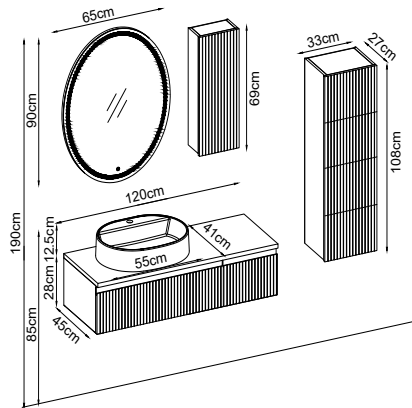

Product Features

- Doors : Matte Nat. Ant. Lacquer
- Sides : Matte Nat. Ant. Melamined MDF
- Countertop : Ud Flat
- Washbasin : Matte Ant. Duru Acrimer
- Mirror : Elipso

Custom Design

Product	Product Name	Page
Vanity Unit :	Royal - 10160	-
Side Cabinet :	Royal - 20002	-
Bench / Washbasin :	Flat - 30007	166
Countertop Basin :	Duru - 40032	170
Mirror :	Elipso - 50013	165
Top Unit :	Royal - 60007	-
Legs :	-	161

ROYAL 28120 V59