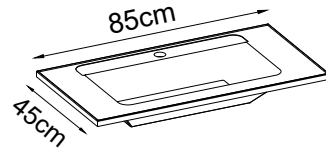

Technical Drawing :

Technical Drawing :