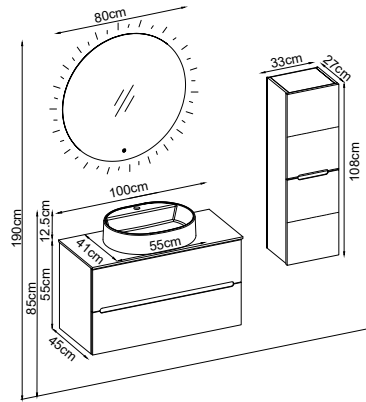

Product Features

Doors : Matte Sand Lacquer
Sides : Matte Sand Melaminated MDF
Countertop : Matte White Lavel Acrimer
Washbasin : Matte Sand Duru Acrimer
Mirror : Opal

Custom Design

Product	Product Name	Page
Vanity Unit :	Smart - 10234	-
Side Cabinet :	Smart - 20018	-
Bench / Washbasin :	Lavel - 30026	167
Countertop Basin :	Duru - 40031	170
Mirror :	Opal - 50007	164
Top Unit :	-	-
Legs :	-	161