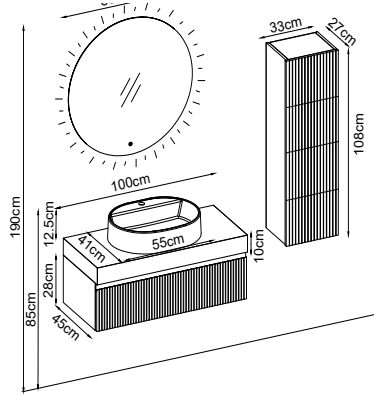

Product Features

- Doors : Matte Nat. Ant. Lacquer
- Sides : Matte Nat. Ant. Melamined MDF
- Countertop : Yosun Box
- Washbasin : Matte Ant. Duru Acrimer
- Mirror : Opal

Custom Design

Product	Product Name	Page
Vanity Unit :	Royal - 10163	-
Side Cabinet :	Royal - 20002	-
Bench / Washbasin :	Box - 30019	167
Countertop Basin :	Duru - 40032	170
Mirror :	Opal - 50007	164
Top Unit :	-	-
Legs :	-	161

ROYAL 28100 V56