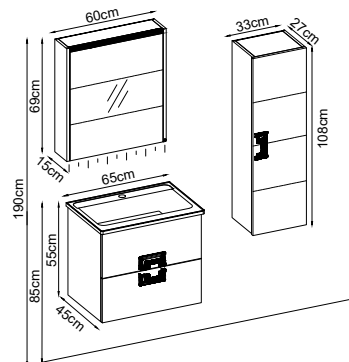

Product Features

- Doors : White Soft Touch
- Sides : White Soft Touch
- Washbasin : Matte White Tera Acrimer
- Mirror : White Bright

Custom Design

Product	Product Name	Page
Vanity Unit :	Hammer - 10043	-
Side Cabinet :	Hammer - 20053	-
Bench / Washbasin :	Tera - 40016	168
Countertop Basin :	-	170
Mirror :	Bright - 50059	162
Top Unit :	-	-
Legs :	-	161
Handle:	Hammer - 80011	-

HAMMER 5565 V54