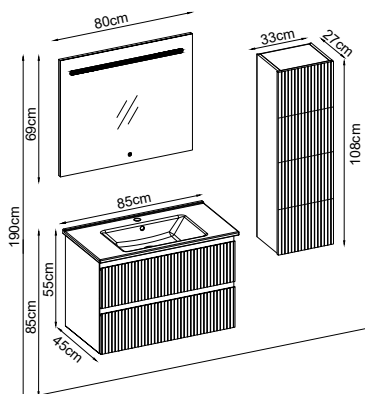

ROYAL 5585 V31

Product Features

Doors : Matte White Lacquer
Sides : Matte White Melaminated MDF
Washbasin : Ceramic
Mirror : Fleto

Custom Design

Product	Product Name	Page
Vanity Unit :	Royal - 10138	-
Side Cabinet :	Royal - 20001	-
Bench / Washbasin :	Ceramic - 40022	168
Countertop Basin :	-	170
Mirror :	Fleto - 50003	164
Top Unit :	-	-
Legs :	-	161