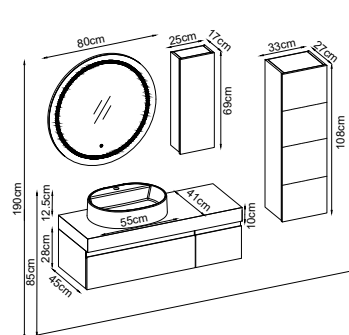

Custom Design

Product	Product Name	Page
Vanity Unit :	Moderno - 10198	-
Side Cabinet :	Line - 20006	-
Bench / Washbasin :	Box - 30001	166
Countertop Basin :	Duru - 40030	170
Mirror :	Flex - 50009	164
Top Unit :	Moderno - 60008	-
Legs :	-	161