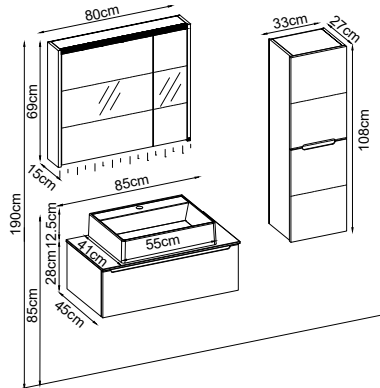

Product Features

- Doors : Matte White Lacquer
- Sides : Ud Melaminated MDF
- Countertop : Ud Flat
- Washbasin : Matte White Katre Acrimer
- Mirror : Ud Bright

Custom Design

Product	Product Name	Page
Vanity Unit :	Smart - 10242	-
Side Cabinet :	Smart - 20017	-
Bench / Washbasin :	Flat - 30032	168
Countertop Basin :	Katre - 40024	170
Mirror :	Bright - 50041	162
Top Unit :	-	-
Legs :	-	161