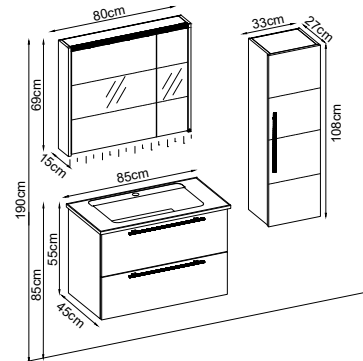

MONA 5585 V51

Product Features

- Doors : Water Green Soft Touch
- Sides : Water Green Soft Touch
- Washbasin : Matte White Tera Acrimer
- Mirror : Water Green Bright

Custom Design

Product	Product Name	Page
Vanity Unit :	Mona - 10020	-
Side Cabinet :	Mona - 20043	-
Bench / Washbasin :	Tera - 40011	168
Countertop Basin :	-	170
Mirror :	Bright - 50047	162
Top Unit :	-	-
Legs :	-	161
Handle Vanity Unit:	Mona - 80005	-
Handle Side Cabinet:	Mona - 80006	-