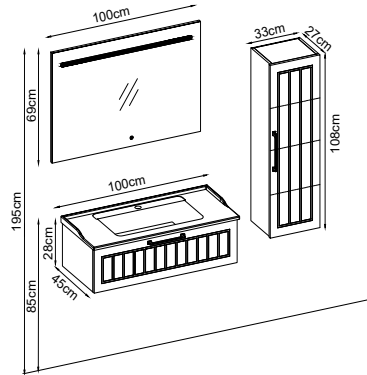

BETA 28100 V52

Product Features

Doors : Deep Blue Lacquer
Sides : Deep Blue Melamined MDF
Washbasin : Matte White Sümela Acrimer
Mirror : Fleto

Custom Design

Product	Product Name	Page
Vanity Unit :	Beta - 10090	-
Side Cabinet :	Beta - 20024	-
Bench / Washbasin :	Sümela - 40042	167
Countertop Basin :	-	170
Mirror :	Fleto - 50002	164
Top Unit :	-	-
Legs :	-	161
Handle :	Beta - 80020	-