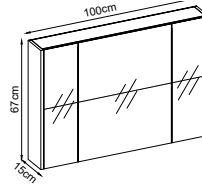

Color Option :

Mirror

Belek 100 Series :

Technical Drawing :

- 1- 4mm Mirror Thickness
- 2- Shelf is included

Color Option :

Belek 80 Series :

Technical Drawing :