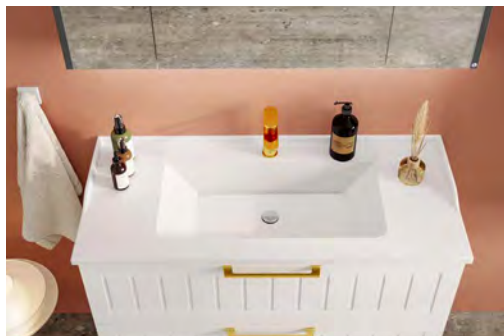

Custom Design

Product	Product Name	Page
Vanity Unit :	Beta - 10074	-
Side Cabinet :	Beta - 20021	-
Bench / Washbasin :	Sümela - 40042	167
Countertop Basin :	-	170
Mirror :	Bright - 50027	164
Top Unit :	-	-
Legs :	-	161
Handle :	Beta - 80020	-