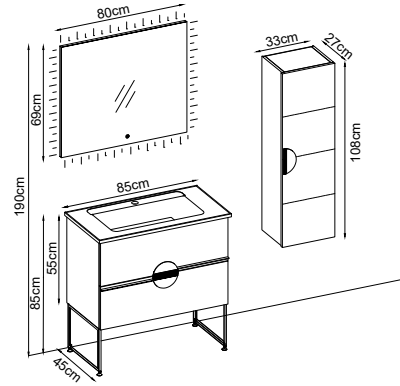

Product Features

- Doors : Water Green Soft Touch
- Sides : Water Green Soft Touch
- Washbasin : Matte White Tera Acrimer
- Mirror : Cube

Custom Design

Product	Product Name	Page
Vanity Unit :	Luna - 10053	-
Side Cabinet :	Luna - 20055	-
Bench / Washbasin :	Tera - 40011	168
Countertop Basin :	-	170
Mirror :	Cube - 50006	164
Top Unit :	-	-
Legs :	Mtl - 70005	161
Handle Vanity Unit:	Luna 85- 80015	-
Handle Side Cabinet:	Luna - 80016	-