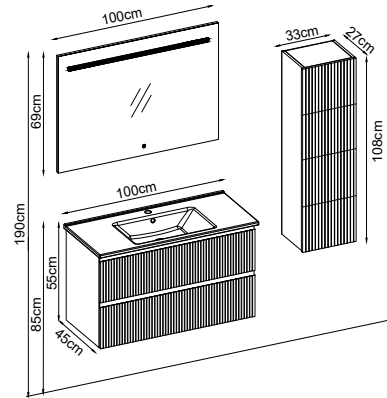

Product Features

Doors : Deep Blue Lacquer
Sides : Deep Blue Melamined MDF
Washbasin : Ceramic
Mirror : Fleto

Custom Design

Product	Product Name	Page
Vanity Unit :	Royal - 10134	-
Side Cabinet :	Royal - 20004	-
Bench / Washbasin :	Ceramic - 40021	167
Countertop Basin :	-	170
Mirror :	Fleto - 50002	164
Top Unit :	-	-
Legs :	-	161

ROYAL 55100 V51