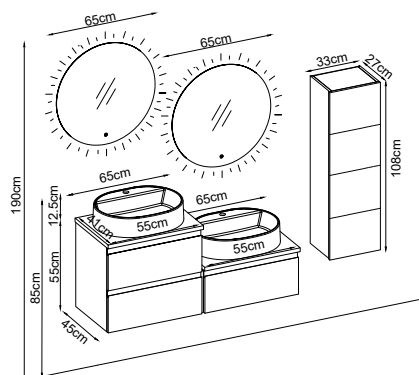

Product Features

Doors : Matte Nat. Ant. Lacquer
Sides : Matte Nat. Ant. Melamined MDF
Countertop : Ud Flat
Washbasin : Matte Ant. Duru Acrimer
Mirror : Opal

Custom Design

Product	Product Name	Page
Vanity Unit :	Moderno - 10192	-
Side Cabinet :	Line - 20007	-
Bench / Washbasin :	Flat - 30042	169
Countertop Basin :	Duru - 40032	170
Mirror :	Opal - 50008	164
Top Unit :	-	-
Legs :	-	161

MODERNO 55130 V52