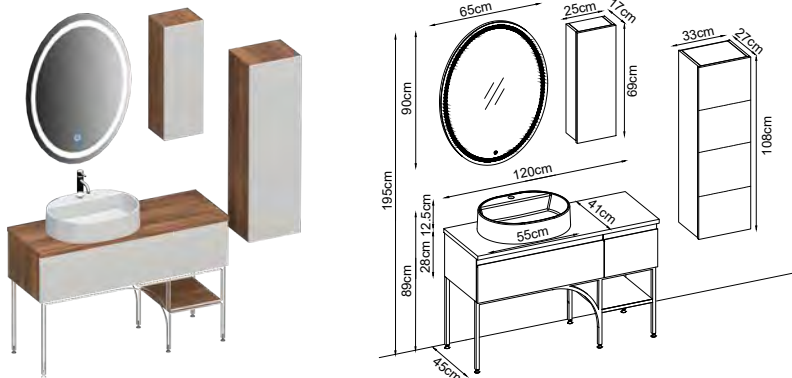

MODERNO 28120 V58

Product Features

Doors : Matte White Lacquer
Sides : Ud Melaminated MDF
Countertop : Ud Flat
Washbasin : Matte White Duru Acrimer
Mirror : Elipso

Custom Design

Product	Product Name	Page
Vanity Unit :	Moderno - 10193	-
Side Cabinet :	Line - 20009	-
Bench / Washbasin :	Flat - 30007	166
Countertop Basin :	Duru - 40030	170
Mirror :	Elipso - 50013	165
Top Unit :	Moderno - 60010	-
Legs :	-	161