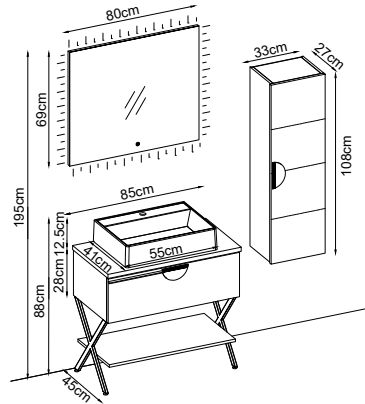

LUNA 28100 V52

Product Features

- Doors : White Soft Touch
- Sides : White Soft Touch
- Countertop : Ud Flat
- Washbasin : Matte White Katre Acrimer
- Mirror : Cube

Custom Design

Product	Product Name	Page
Vanity Unit :	Luna - 10062	-
Side Cabinet :	Luna - 20057	-
Bench / Washbasin :	Flat - 30032	168
Countertop Basin :	Katre - 40024	170
Mirror :	Cube - 50006	164
Top Unit :	-	-
Legs :	Mtl - 70017	161
Handle Vanity Unit:	Luna 100- 80017	-
Handle Side Cabinet:	Luna - 80018	-