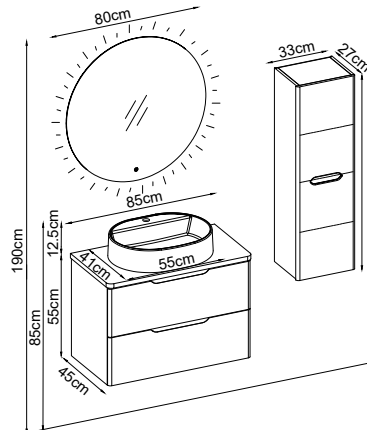

BELEN 5585 V54

Product Features

- Doors : Matte Nat. Ant. Lacquer
- Sides : Matte Nat. Ant. Melaminated MDF
- Countertop : Masif Flat
- Washbasin : Matte White Duru Acrimer
- Mirror : Opal

Custom Design

Product	Product Name	Page
Vanity Unit :	Belen - 10220	-
Side Cabinet :	Belen - 20013	-
Bench / Washbasin :	Flat - 30048	-
Countertop Basin :	Duru - 40030	170
Mirror :	Opal - 50007	164
Top Unit :	-	-
Legs :	-	161

BELEN 5585 V52