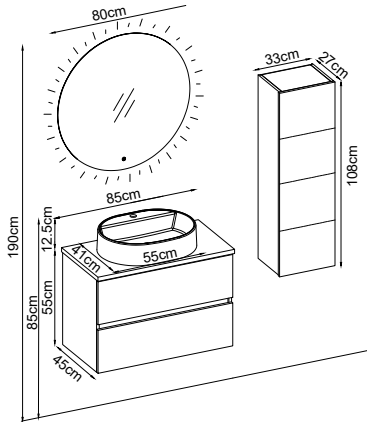

Product Features

Doors : İnci Melaminated MDF
Sides : İnci Melaminated MDF
Countertop : İnci Flat
Washbasin : Matte White Duru Acrimer
Mirror : Opal

Custom Design

Product	Product Name	Page
Vanity Unit :	Lines - 10259	-
Side Cabinet :	Line - 20020	-
Bench / Washbasin :	Flat - 30032	168
Countertop Basin :	Duru - 40030	170
Mirror :	Opal - 50007	164
Top Unit :	-	-
Legs :	-	161