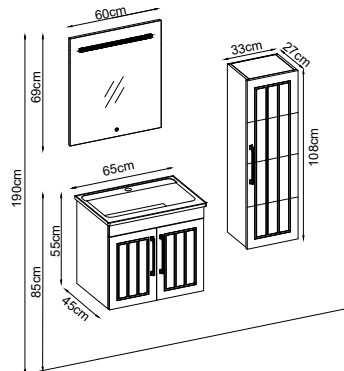

BETA 5585 VK53

Product Features

- Doors : Deep Blue Lacquer
- Sides : Deep Blue Melaminated MDF
- Washbasin : Matte White Tera Acrimer
- Mirror : Fleto

Custom Design

Product	Product Name	Page
Vanity Unit :	Beta - 10068	-
Side Cabinet :	Beta - 20024	-
Bench / Washbasin :	-	170
Countertop Basin :	Tera - 40016	167
Mirror :	Fleto - 50004	164
Top Unit :	-	-
Legs :	-	161
Handle :	Beta - 80019	-

BETA 5565 VK51