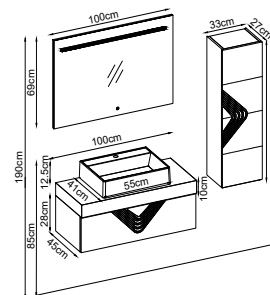

Custom Design

Product	Product Name	Page
Vanity Unit :	Vesta - 10095	-
Side Cabinet :	Vesta - 20028	-
Bench / Washbasin :	Box - 30018	167
Countertop Basin :	Katre - 40027	170
Mirror :	Fleto - 50002	164
Top Unit :	-	-
Legs :	-	161
Handle :	Vesta - 80021	-