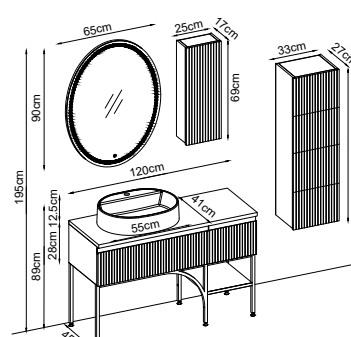

Mirror : Elipso

Custom Design

Product	Product Name	Page
Vanity Unit :	Royal - 10156	-
Side Cabinet :	Royal - 20001	-
Bench / Washbasin :	Flat - 30005	166
Countertop Basin :	Duru - 40030	170
Mirror :	Elipso - 50013	165
Top Unit :	Royal - 60005	-
Legs :	-	161