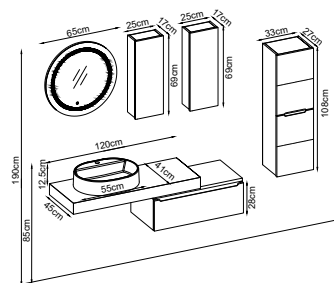

Custom Design

Product	Product Name	Page
Vanity Unit :	Smart - 10244	-
Side Cabinet :	Smart - 20016	-
Bench / Washbasin :	Box - 30003	168
Countertop Basin :	Duru - 40030	170
Mirror :	Flex - 50010	164
Top Unit :	Moderno - 60008	-
Legs :	-	161