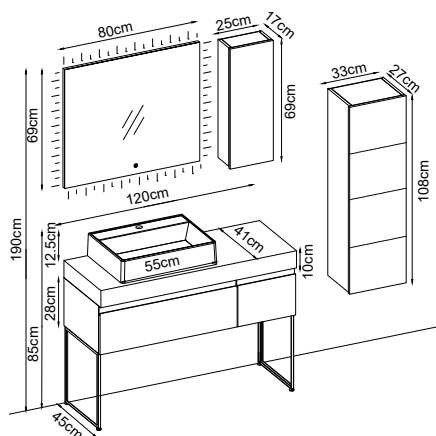

Product Features

Doors : Matte White Lacquer
Sides : Matte White Melaminated MDF
Countertop : Ud Box
Washbasin : Matte White Katre Acrimer
Mirror : Cube

Custom Design

Product	Product Name	Page
Vanity Unit :	Moderno - 10197	-
Side Cabinet :	Line - 20006	-
Bench / Washbasin :	Box - 30002	166
Countertop Basin :	Katre - 40024	170
Mirror :	Cube - 50006	164
Top Unit :	Moderno - 60008	-
Legs :	Mtl - 70009	161

MODERNO 28120 V56