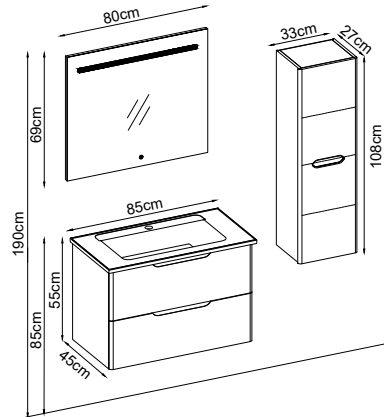

BELEN 5585 V53

Product Features

- Doors : Matte Nat. Ant. Lacquer
- Sides : Ud Melaminated MDF
- Washbasin : Matte White Orion Acrimer
- Mirror : Fleto

Custom Design

Product	Product Name	Page
Vanity Unit :	Belen - 10219	-
Side Cabinet :	Belen - 20039	-
Bench / Washbasin :	Orion - 40038	-
Countertop Basin :	-	170
Mirror :	Fleto - 50003	164
Top Unit :	-	-
Legs :	-	161