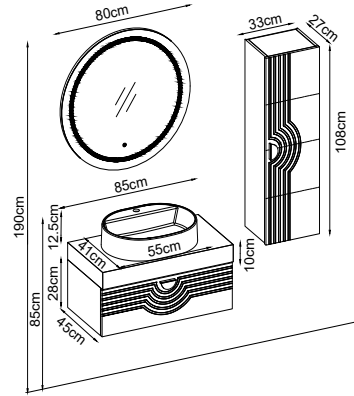

Product Features

- Doors : Matte White Lacquer
- Sides : Matte White Melaminated MDF
- Countertop : Yosun Box
- Washbasin : Matte White Duru Acrimer
- Mirror : Flex

Custom Design

Product	Product Name	Page
Vanity Unit :	Omega - 10117	-
Side Cabinet :	Omega - 20031	-
Bench / Washbasin :	Box - 30029	168
Countertop Basin :	Duru - 40030	170
Mirror :	Flex - 50009	164
Top Unit :	-	-
Legs :	-	161
Handle :	Omega - 80023	-