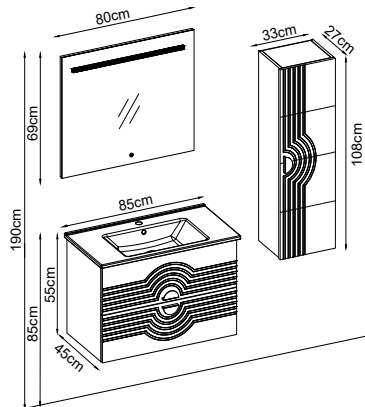

OMEGA 5585 V51

Product Features

- Doors : Brick Red Lacquer
- Sides : Brick Red Soft Touch
- Washbasin : Seranik
- Mirror : Fleto

Custom Design

Product	Product Name	Page
Vanity Unit :	Omega - 10126	-
Side Cabinet :	Omega - 20041	-
Bench / Washbasin :	Ceramic - 40022	168
Countertop Basin :	-	170
Mirror :	Fleto - 50003	164
Top Unit :	-	-
Legs :	-	161
Handle :	Omega - 80023	-

OMEGA 5585 V52