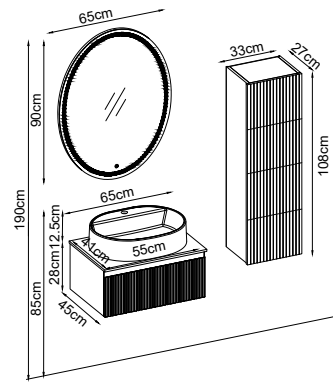

Product Features

- Doors : Deep Blue Lacquer
- Sides : Deep Blue Melaminated MDF
- Countertop : Matte White Lavel Acrimer
- Washbasin : Matte White Duru Acrimer
- Mirror : Elipso

Custom Design

Product	Product Name	Page
Vanity Unit :	Royal - 10174	-
Side Cabinet :	Royal - 20004	-
Bench / Washbasin :	Lavel - 30046	169
Countertop Basin :	Duru - 40030	170
Mirror :	Elipso - 50013	165
Top Unit :	-	-
Legs :	-	161