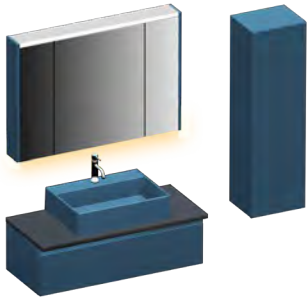

Product Features

- Doors : Deep Blue Lacquer
- Sides : Deep Blue Melamined MDF
- Countertop : Yosun Flat
- Washbasin : Deep Blue Katre Acrimer
- Mirror : Deep Blue Bright

Custom Design

Product	Product Name	Page
Vanity Unit :	Royal - 10164	-
Side Cabinet :	Royal - 20004	-
Bench / Washbasin :	Flat - 30023	167
Countertop Basin :	Katre - 40027	170
Mirror :	Bright - 50033	162
Top Unit :	-	-
Legs :	-	161

ROYAL 28100 V57