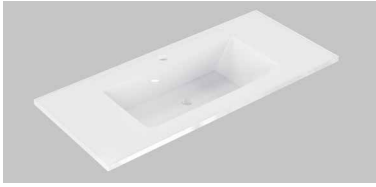

Ceramic

85 Washbasin - Countertop

Tera Acrimer