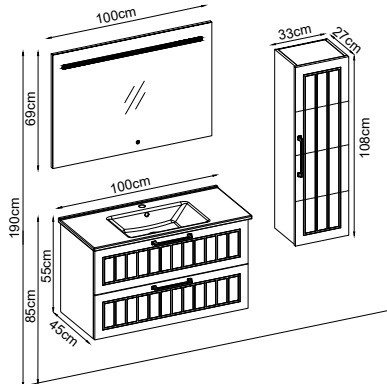

BETA 55100 V52

Product Features

Doors : Water Green Lacquer
Sides : Water Green Soft Touch
Washbasin : Ceramic
Mirror : Fleto

Custom Design

Product	Product Name	Page
Vanity Unit :	Beta - 10073	-
Side Cabinet :	Beta - 20023	-
Bench / Washbasin :	Ceramic - 40021	167
Countertop Basin :	-	170
Mirror :	Fleto - 50002	164
Top Unit :	-	-
Legs :	-	161
Handle :	Beta - 80019	-

BETA 55100 V55