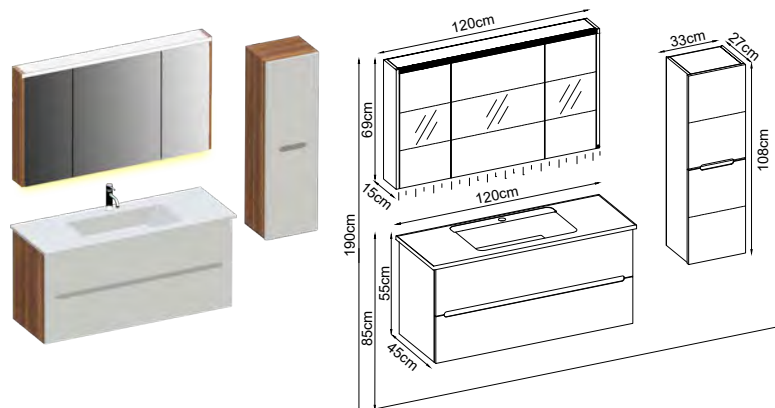

SMART 55120 V54

Product Features

Doors : Matte White Lacquer
Sides : Ud Melaminated MDF
Washbasin : Tera Matte White Acrimer
Mirror : Ud Bright

Custom Design

Product	Product Name	Page
Vanity Unit :	Smart - 10232	-
Side Cabinet :	Smart - 20017	-
Bench / Washbasin :	Tera - 40001	166
Countertop Basin :	-	170
Mirror :	Bright - 50019	162
Top Unit :	-	-
Legs :	-	161