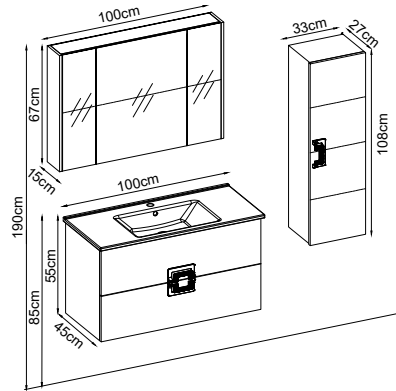

Product Features

Doors : Storm Gray Soft Touch
Sides : Storm Gray Soft Touch
Washbasin : Ceramic
Mirror : Storm Gray Belek

Custom Design

Product	Product Name	Page
Vanity Unit :	Hammer - 10047	-
Side Cabinet :	Hammer - 20050	-
Bench / Washbasin :	Ceramic - 40021	167
Countertop Basin :	-	170
Mirror :	Belek - 50068	163
Top Unit :	-	-
Legs :	-	16
Handle:	Hammer - 80011	-

HAMMER 55100 V52