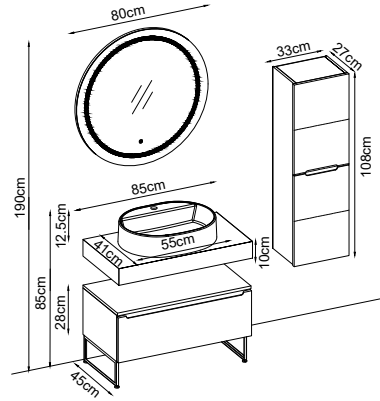

Product Features

- Doors : Matte White Lacquer
- Sides : Matte White Melaminated MDF
- Countertop : Lisbon Box
- Washbasin : Matte White Duru Acrimer
- Mirror : Flex

Custom Design

Product	Product Name	Page
Vanity Unit :	Smart - 10241	-
Side Cabinet :	Smart - 20016	-
Bench / Washbasin :	Box - 30027	168
Countertop Basin :	Duru - 40030	170
Mirror :	Flex - 50009	164
Top Unit :	-	-
Legs :	Mtl - 70001	161

SMART 2885 V52