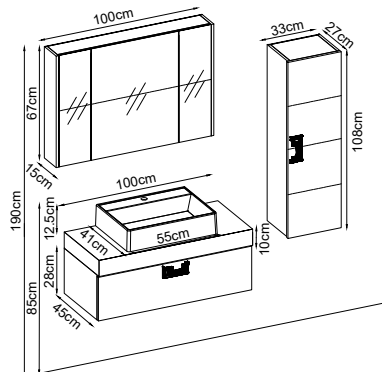

Product Features

Doors : Brick Red Soft Touch
Sides : Brick Red Soft Touch
Countertop : Yosun Box
Washbasin : Brick Red Katre Acrimer
Mirror : Brick Red Belek

Custom Design

Product	Product Name	Page
Vanity Unit :	Hammer - 10051	-
Side Cabinet :	Hammer - 20052	-
Bench / Washbasin :	Box - 30019	168
Countertop Basin :	Katre - 40029	170
Mirror :	Belek - 50067	163
Top Unit :	-	-
Legs :	-	161
Handle:	Hammer - 80013	-

HAMMER 28100 V54