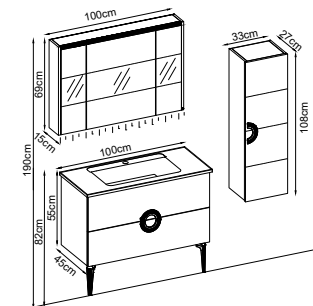

Custom Design

Product	Product Name	Page
Vanity Unit :	Polo - 10035	-
Side Cabinet :	Polo - 20046	-
Bench / Washbasin :	Tera - 40006	167
Countertop Basin :	-	170
Mirror :	Bright - 50035	162
Top Unit :	-	-
Legs :	Mtl - 70024	161
Handle :	Polo - 80009	-