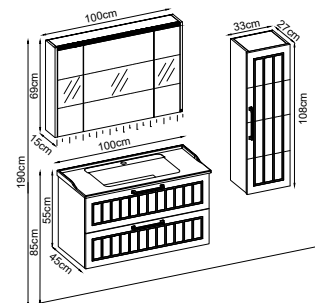

Custom Design

Product	Product Name	Page
Vanity Unit :	Beta - 10074	-
Side Cabinet :	Beta - 20021	-
Bench / Washbasin :	Sümela - 40042	167
Countertop Basin :	-	170
Mirror :	Bright - 50027	164
Top Unit :	-	-
Legs :	-	161
Handle :	Beta - 80020	-