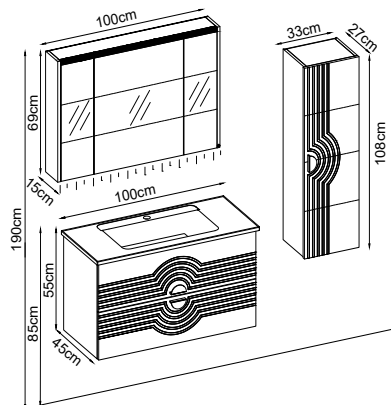

Product Features

- Doors : Matte Nat. Ant. Lacquer
- Sides : Matte Nat. Ant. Melaminated MDF
- Washbasin : Matte White Tera Acrimer
- Mirror : Matte Nat. Ant. Bright

Custom Design

Product	Product Name	Page
Vanity Unit :	Omega - 10124	-
Side Cabinet :	Omega - 20031	-
Bench / Washbasin :	Tera - 40006	167
Countertop Basin :	-	170
Mirror :	Bright - 50028	162
Top Unit :	-	-
Legs :	-	161
Handle :	Omega - 80023	-

OMEGA 55100 V54