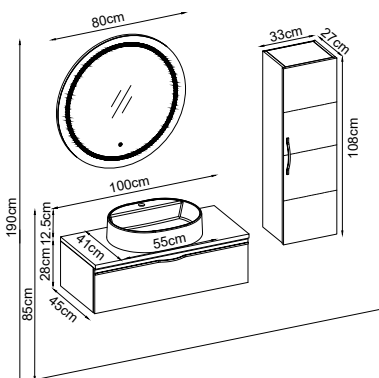

Product Features

- Doors : Water Green Soft Touch
- Sides : Water Green Soft Touch
- Countertop : Matte Ant. Level Acrimer
- Washbasin : Water Green Duru Acrimer
- Mirror : Flex

Custom Design

Product	Product Name	Page
Vanity Unit :	Bathline - 10013	-
Side Cabinet :	Bathline - 20036	-
Bench / Washbasin :	Level - 30025	167
Countertop Basin :	Duru - 40034	170
Mirror :	Flex - 50009	164
Top Unit :	-	-
Legs :	-	161
Handle Vanity Unit:	Bathline 100 - 80025	-
Handle Side Cabinet:	Bathline - 80001	-

BATHLINE 28100 V54