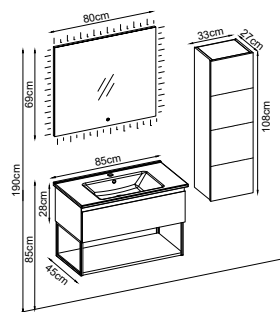

Custom Design

Product	Product Name	Page
Vanity Unit :	Moderno - 10208	-
Side Cabinet :	Line - 20007	-
Bench / Washbasin :	Ceramic - 40022	168
Countertop Basin :	-	170
Mirror :	Cube - 50006	164
Top Unit :	-	-
Legs :	Mtl - 70008	161