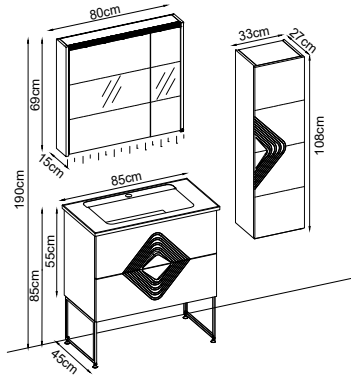

VESTA 5585 V52

Product Features

Doors : Matte Nat. Ant. Lacquer
Sides : Matte Nat. Ant. Melaminated MDF
Washbasin : Matte White Tera Acrimer
Mirror : Matte Nat. Ant. Bright

Custom Design

Product	Product Name	Page
Vanity Unit :	Vesta - 10108	-
Side Cabinet :	Vesta - 20027	-
Bench / Washbasin :	Tera - 40011	168
Countertop Basin :	-	170
Mirror :	Bright - 50039	162
Top Unit :	-	-
Legs :	Mtl - 70006	161
Handle :	Vesta - 80021	-

VESTA 5585 V54