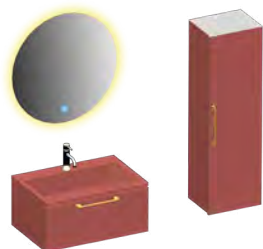

BETA 2865 V53

Product Features

Doors : Brick Red Lacquer
Sides : Brick Red Soft Touch
Washbasin : Brick Red Tera Acrimer
Mirror : Opal

Custom Design

Product	Product Name	Page
Vanity Unit :	Beta - 10081	-
Side Cabinet :	Beta - 20025	-
Bench / Washbasin :	Tera - 40019	169
Countertop Basin :	-	170
Mirror :	Opal - 50008	164
Top Unit :	-	-
Legs :	-	161
Handle :	Beta - 80020	-

BETA 2865 V54