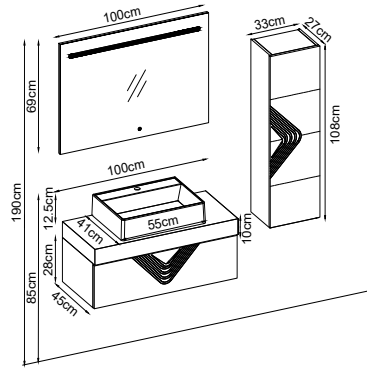

Product Features

Doors : Matte White Lacquer
Sides : Matte White Melaminated MDF
Countertop : Yosun Box
Washbasin : Matte White Katre Acrimer
Mirror : Fleto

Custom Design

Product	Product Name	Page
Vanity Unit :	Vesta - 10093	-
Side Cabinet :	Vesta - 20026	-
Bench / Washbasin :	Box - 30019	167
Countertop Basin :	Katre - 40024	170
Mirror :	Fleto - 50002	164
Top Unit :	-	-
Legs :	-	161
Handle :	Vesta - 80022	-

VESTA 28100 V51