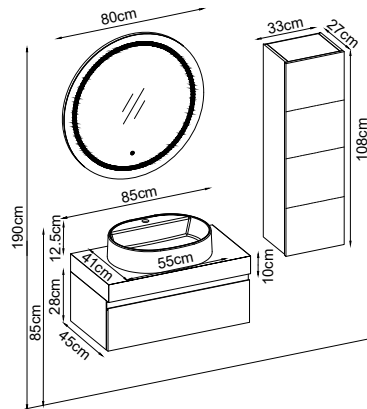

Product Features

- Doors : Matte White Lacquer
- Sides : Matte White Melaminated MDF
- Countertop : Lisbon Box
- Washbasin : Matte White Duru Acrimer
- Mirror : Flex

Custom Design

Product	Product Name	Page
Vanity Unit :	Moderno - 10206	-
Side Cabinet :	Line - 20006	-
Bench / Washbasin :	Box - 30027	168
Countertop Basin :	Duru - 40030	170
Mirror :	Flex - 50009	164
Top Unit :	-	-
Legs :	-	161

MODERNO 2885 V52