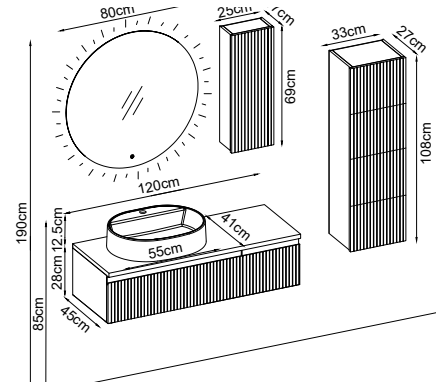

Product Features

Doors : Matte White Lacquer
Sides : Matte White Melaminated MDF
Countertop : Masif Flat
Washbasin : Matte White Duru Acrimer
Mirror : Opal

Custom Design

Product	Product Name	Page
Vanity Unit :	Royal - 10154	-
Side Cabinet :	Royal - 20001	-
Bench / Washbasin :	Flat - 30005	166
Countertop Basin :	Duru - 40030	170
Mirror :	Opal - 50007	164
Top Unit :	Royal - 60005	-
Legs :	-	161

ROYAL 28120 V52