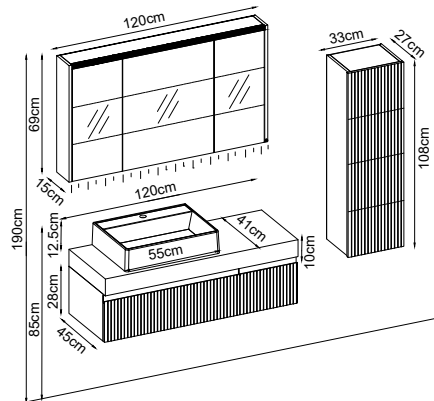

Product Features

- Doors : Matte White Lacquer
- Sides : Matte White Melamined MDF
- Countertop : Lisbon Box
- Washbasin : Matte White Katre Acrimer
- Mirror : Matte White Bright

Custom Design

Product	Product Name	Page
Vanity Unit :	Royal - 10161	-
Side Cabinet :	Royal - 20001	-
Bench / Washbasin :	Box - 30001	166
Countertop Basin :	Katre - 40024	170
Mirror :	Bright - 50016	162
Top Unit :	-	-
Legs :	-	161

ROYAL 28120 V510