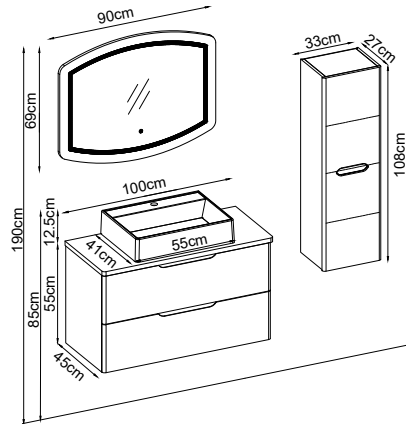

Product Features

Doors : Matte White Lacquer
Sides : Matte White Melaminated MDF
Countertop : Masif Flat
Washbasin : Matte White Katre Acrimer
Mirror : Mavera

Custom Design

Product	Product Name	Page
Vanity Unit :	Belen - 10215	-
Side Cabinet :	Belen - 20010	-
Bench / Washbasin :	Flat - 30047	-
Countertop Basin :	Katre - 40024	170
Mirror :	Mavera - 50012	165
Top Unit :	-	-
Legs :	-	161

BELEN 55100 V51