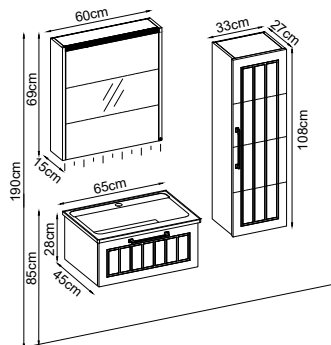

BETA 2865 V51

Product Features

Doors : Deep Blue Lacquer
Sides : Deep Blue Melaminated MDF
Washbasin : Matte White Tera Acrimer
Mirror : Deep Blue Bright

Custom Design

Product	Product Name	Page
Vanity Unit :	Beta - 10082	-
Side Cabinet :	Beta - 20024	-
Bench / Washbasin :	Tera - 40016	169
Countertop Basin :	-	170
Mirror :	Bright - 50055	162
Top Unit :	-	-
Legs :	-	161
Handle :	Beta - 80019	-