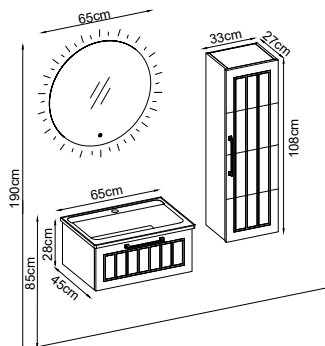

BETA 2865 V53

Product Features

Doors : Brick Red Lacquer
Sides : Brick Red Soft Touch
Washbasin : Brick Red Tera Acrimer
Mirror : Opal

Custom Design

Product	Product Name	Page
Vanity Unit :	Beta - 10081	-
Side Cabinet :	Beta - 20025	-
Bench / Washbasin :	Tera - 40019	169
Countertop Basin :	-	170
Mirror :	Opal - 50008	164
Top Unit :	-	-
Legs :	-	161
Handle :	Beta - 80020	-

BETA 2865 V54