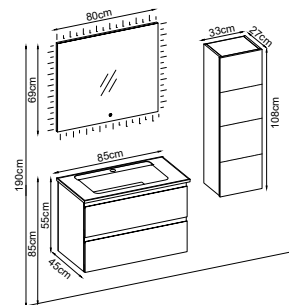

Custom Design

Product	Product Name	Page
Vanity Unit :	Moderno - 10189	-
Side Cabinet :	Line - 20007	-
Bench / Washbasin :	Tera - 40011	168
Countertop Basin :	-	170
Mirror :	Cube - 50006	164
Top Unit :	-	-
Legs :	-	161