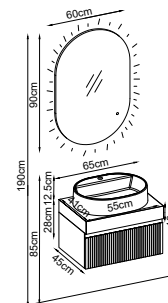

Custom Design

Product	Product Name	Page
Vanity Unit :	Royal - 10177	-
Side Cabinet :	-	-
Bench / Washbasin :	Box - 30037	169
Countertop Basin :	Duru - 40033	170
Mirror :	Oslo - 50014	165
Top Unit :	-	-
Legs :	-	161