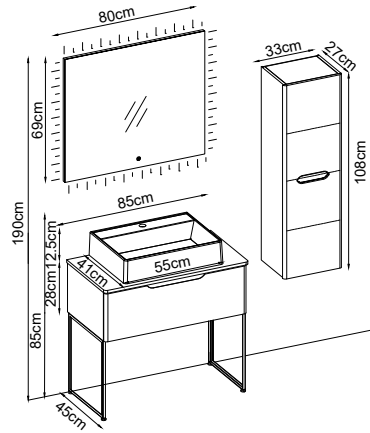

Product Features

- Doors : Matte White Lacquer
- Sides : Matte White Melaminated MDF
- Countertop : Masif Flat
- Washbasin : Matte White Katre Acrimer
- Mirror : Cube

Custom Design

Product	Product Name	Page
Vanity Unit :	Belen - 10227	-
Side Cabinet :	Belen - 20010	-
Bench / Washbasin :	Flat - 30048	-
Countertop Basin :	Katre - 40024	170
Mirror :	Cube - 50006	164
Top Unit :	-	-
Legs :	Mtl - 70013	161