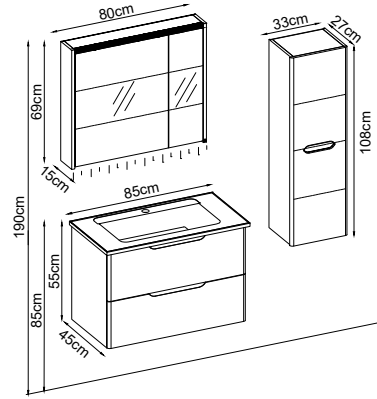

Product Features

- Doors : Matte White Lacquer
- Sides : Matte White Melaminated MDF
- Washbasin : Matte White Orion Acrimer
- Mirror : Matte White Bright

Custom Design

Product	Product Name	Page
Vanity Unit :	Belen - 10218	-
Side Cabinet :	Belen - 20010	-
Bench / Washbasin :	Orion - 40038	-
Countertop Basin :	-	170
Mirror :	Bright - 50038	162
Top Unit :	-	-
Legs :	-	161