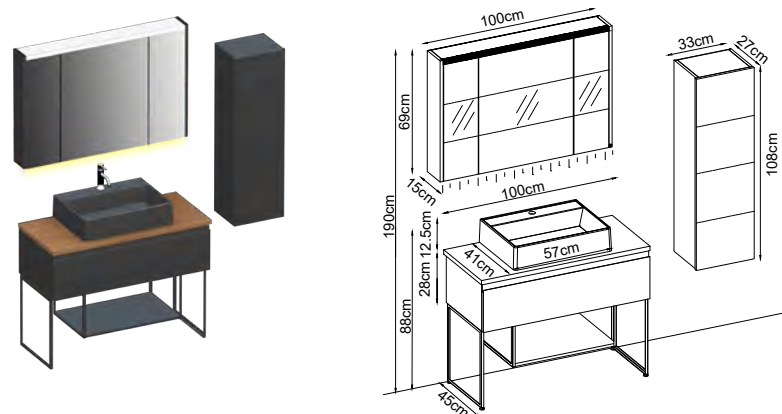

MODERNO 28100 V54

Product Features

Doors : Matte Nat. Ant. Lacquer
Sides : Matte Nat. Ant. Melamined MDF
Countertop : Ud Flat
Washbasin : Matte Ant. Katre Acrimer
Mirror : Matte Nat. Ant. Bright

Custom Design

Product	Product Name	Page
Vanity Unit :	Moderno - 10203	-
Side Cabinet :	Line - 20007	-
Bench / Washbasin :	Flat - 30022	167
Countertop Basin :	Katre - 40026	170
Mirror :	Bright - 50028	162
Top Unit :	-	-
Legs :	Mtl - 70027	161