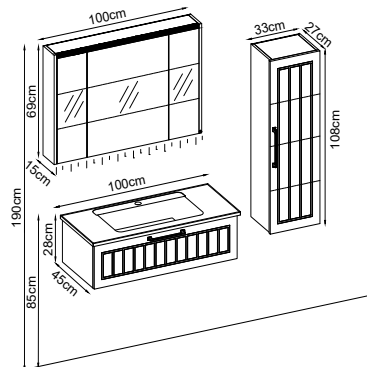

BETA 28100 V53

Product Features

Doors : Brick Red Lacquer
Sides : Brick Red Soft Touch
Washbasin : Matte White Tera Acrimer
Mirror : Brick Red Bright

Custom Design

Product	Product Name	Page
Vanity Unit :	Beta - 10089	-
Side Cabinet :	Beta - 20025	-
Bench / Washbasin :	Tera - 40006	167
Countertop Basin :	-	170
Mirror :	Bright - 50034	162
Top Unit :	-	-
Legs :	-	161
Handle :	Beta - 80019	-

BETA 28100 V54