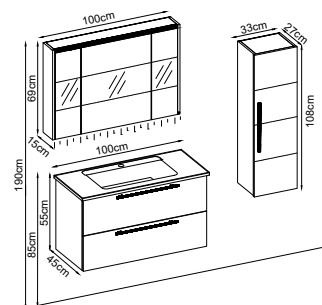

Mirror : White Bright

Custom Design

Product	Product Name	Page
Vanity Unit :	Mona - 10024	-
Side Cabinet :	Mona - 20045	-
Bench / Washbasin :	Tera - 40006	167
Countertop Basin :	-	170
Mirror :	Bright - 50037	162
Top Unit :	-	-
Legs :	-	161
Handle Vanity Unit :	Mona - 80003	-
Handle Side Cabinet :	Mona - 80004	-