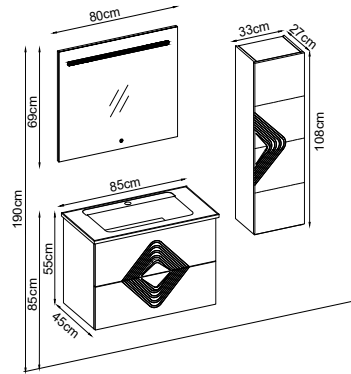

Product Features

Doors : Matte White Lacquer
Sides : Matte White Melaminated MDF
Washbasin : Tera Matte White Acrimer
Mirror : Fleto

Custom Design

Product	Product Name	Page
Vanity Unit :	Vesta - 10105	-
Side Cabinet :	Vesta - 20026	-
Bench / Washbasin :	Tera - 40011	168
Countertop Basin :	-	170
Mirror :	Fleto - 50003	164
Top Unit :	-	-
Legs :	-	161
Handle :	Vesta - 80022	-