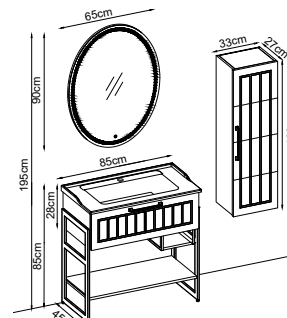

BETA 2885 V54

Doors : Brick Red Lacquer

Sides : Brick Red Soft Touch

Washbasin : Matte Ant. Sümela Acrimer

Mirror : Elipso

Custom Design

Product	Product Name	Page
Vanity Unit :	Beta - 10077	-
Side Cabinet :	Beta - 20025	-
Bench / Washbasin :	Sümela - 40045	168
Countertop Basin :	-	170
Mirror :	Elipso - 50013	165
Top Unit :	-	-
Legs :	Mtl - 70023	161
Handle :	Beta - 80019	-