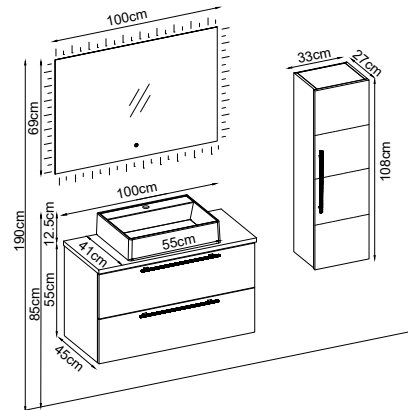

MONA 55100 V52

Product Features

- Doors : Water Green Soft Touch
- Sides : Water Green Soft Touch
- Countertop : Masif Flat
- Washbasin : Water Green Katre Acrimer
- Mirror : Cube

Custom Design

Product	Product Name	Page
Vanity Unit :	Mona - 10022	-
Side Cabinet :	Mona - 20043	-
Bench / Washbasin :	Flat - 30021	167
Countertop Basin :	Katre - 40028	170
Mirror :	Cube - 50005	164
Top Unit :	-	-
Legs :	-	161
Handle Vanity Unit:	Mona - 80005	-
Handle Side Cabinet:	Mona - 80006	-

MONA 55100 V53