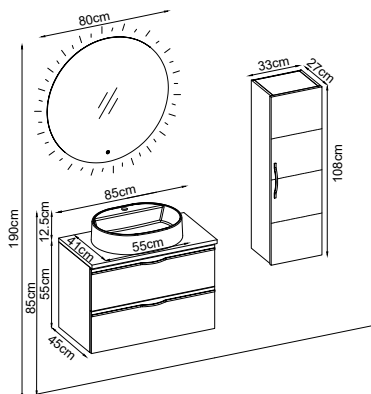

Product Features

- Doors : Storm Gray Soft Touch
- Sides : Storm Gray Soft Touch
- Countertop : Yosun Flat
- Washbasin : Matte Ant. Duru Acrimer
- Mirror : Opal

Custom Design

Product	Product Name	Page
Vanity Unit :	Bathline - 10001	-
Side Cabinet :	Bathline - 20035	-
Bench / Washbasin :	Flat - 30033	168
Countertop Basin :	Duru - 40032	170
Mirror :	Opal - 50007	164
Top Unit :	-	-
Legs :	-	161
Handle Vanity Unit:	Bathline 85 - 80001	-
Handle Side Cabinet:	Bathline - 80001	-

BATHLINE 5585 V52