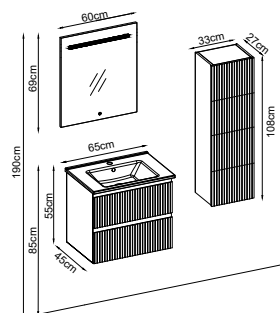

Custom Design

Product	Product Name	Page
Vanity Unit :	Royal - 10144	-
Side Cabinet :	Royal - 20002	-
Bench / Washbasin :	Ceramic - 40023	169
Countertop Basin :	-	170
Mirror :	Fleto - 50004	164
Top Unit :	-	-
Legs :	-	161