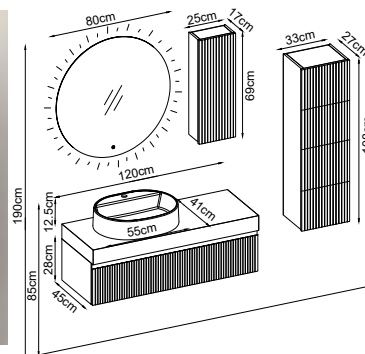

Custom Design

Product	Product Name	Page
Vanity Unit :	Royal - 10162	-
Side Cabinet :	Royal - 20004	-
Bench / Washbasin :	Flat - 30001	166
Countertop Basin :	Duru - 40033	170
Mirror :	Opal - 50007	164
Top Unit :	Royal - 60004	-
Legs :	-	161