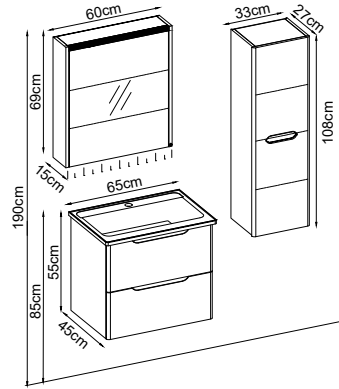

Product Features

- Doors : Matte White Lacquer
- Sides : Ud Melamined MDF
- Washbasin : Matte White Orion Acrimer
- Mirror : Ud Bright

Custom Design

Product	Product Name	Page
Vanity Unit :	Belen - 10222	-
Side Cabinet :	Belen - 20040	-
Bench / Washbasin :	Orion - 40040	-
Countertop Basin :	-	170
Mirror :	Bright - 50052	162
Top Unit :	-	-
Legs :	-	161