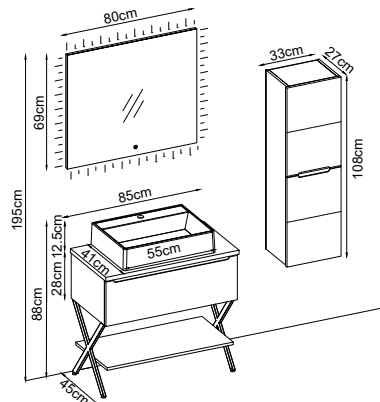

SMART 2885 V53

Product Features

- Doors : Matte White Lacquer
- Sides : Ud Melaminated MDF
- Countertop : Matte White Lavel Acrimer
- Washbasin : Matte White Katre Acrimer
- Mirror : Cube

Custom Design

Product	Product Name	Page
Vanity Unit :	Smart - 10243	-
Side Cabinet :	Smart - 20017	-
Bench / Washbasin :	Lavel - 30036	168
Countertop Basin :	Katre - 40024	170
Mirror :	Cube - 50006	164
Top Unit :	-	-
Legs :	Mtl - 70017	161

SMART 2885 V54