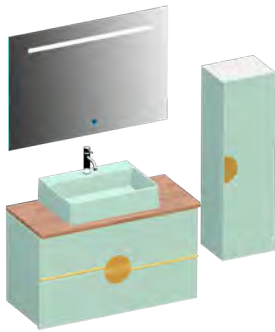

LUNA 55100 V52

Product Features

Doors : Water Green Soft Touch
Sides : Water Green Soft Touch
Countertop : Masif Flat
Washbasin : Water Green Katre Acrimer
Mirror : Fleto

Custom Design

Product	Product Name	Page
Vanity Unit :	Luna - 10057	-
Side Cabinet :	Luna - 20055	-
Bench / Washbasin :	Flat - 30021	167
Countertop Basin :	Katre - 40028	170
Mirror :	Fleto - 50002	160
Top Unit :	-	-
Legs :	-	161
Handle Vanity Unit:	Luna 100- 80017	-
Handle Side Cabinet:	Luna - 80018	-