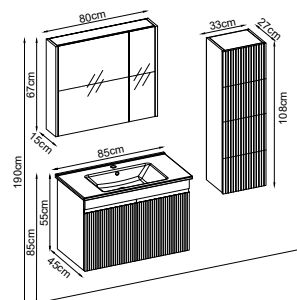

Custom Design

Product	Product Name	Page
Vanity Unit :	Royal - 10148	-
Side Cabinet :	Royal - 20001	-
Bench / Washbasin :	Ceramic - 40022	168
Countertop Basin :	-	170
Mirror :	Belek - 50071	163
Top Unit :	-	-
Legs :	-	161