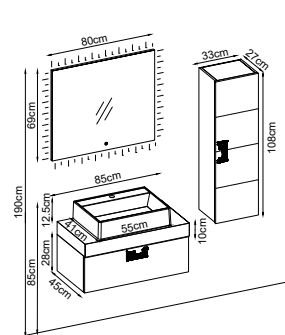

Custom Design

Product	Product Name	Page
Vanity Unit :	Hammer - 10050	-
Side Cabinet :	Hammer - 20050	-
Bench / Washbasin :	Box - 30028	168
Countertop Basin :	Katre - 40026	170
Mirror :	Cube - 50006	164
Top Unit :	-	-
Legs :	-	161
Handle :	Hammer - 80013	-