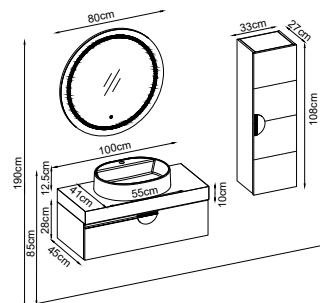

Custom Design

Product	Product Name	Page
Vanity Unit :	Luna - 10064	-
Side Cabinet :	Luna - 20056	-
Bench / Washbasin :	Box - 30019	167
Countertop Basin :	Duru - 40035	170
Mirror :	Flex - 50009	164
Top Unit :	-	-
Legs :	-	161
Handle Vanity Unit :	Luna - 80017	-
Handle Side Cabinet :	Luna - 80018	-