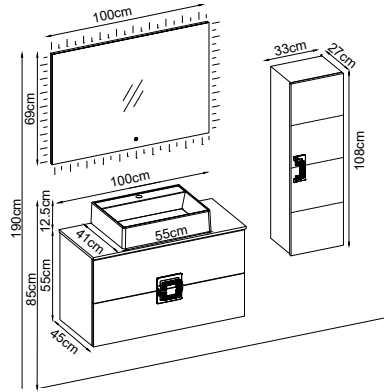

Product Features

Doors : Water Green Soft Touch
Sides : Water Green Soft Touch
Countertop : Matte White Lavel Acrimer
Washbasin : Matte White Katre Acrimer
Mirror : Cube

Custom Design

Product	Product Name	Page
Vanity Unit :	Hammer - 10048	-
Side Cabinet :	Hammer - 20051	-
Bench / Washbasin :	Lavel - 30026	167
Countertop Basin :	Katre - 40024	170
Mirror :	Cube - 50005	164
Top Unit :	-	-
Legs :	-	161
Handle:	Hammer - 80013	-

HAMMER 55100 V51