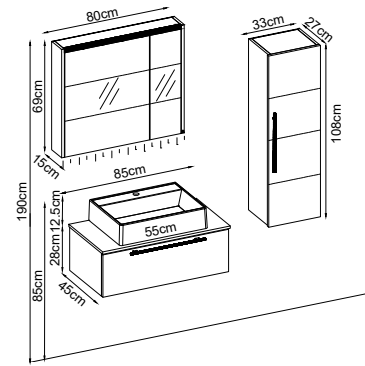

Product Features

- Doors : Storm Gray Soft Touch
- Sides : Storm Gray Soft Touch
- Countertop : Matte White Lavel Acrimer
- Washbasin : Matte White Katre Acrimer
- Mirror : Storm Gray Bright

Custom Design

Product	Product Name	Page
Vanity Unit :	Mona - 10026	-
Side Cabinet :	Mona - 20042	-
Bench / Washbasin :	Lavel - 30036	168
Countertop Basin :	Katre - 40024	170
Mirror :	Bright - 50046	162
Top Unit :	-	-
Legs :	-	161
Handle Vanity Unit:	Mona - 80003	-
Handle Side Cabinet:	Mona - 80004	-