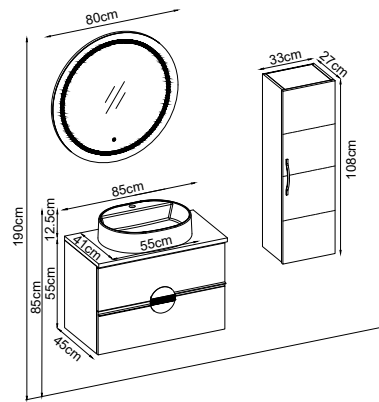

LUNA 5585 V53

Product Features

- Doors : White Soft Touch
- Sides : White Soft Touch
- Countertop : Matte White Level Acrimer
- Washbasin : Matte White Duru Acrimer
- Mirror : Flex

Custom Design

Product	Product Name	Page
Vanity Unit :	Luna - 10055	-
Side Cabinet :	Luna - 20057	-
Bench / Washbasin :	Level - 30036	168
Countertop Basin :	Duru - 40030	170
Mirror :	Flex - 50009	164
Top Unit :	-	-
Legs :	-	161
Handle Vanity Unit:	Luna 85- 80017	-
Handle Side Cabinet:	Luna - 80018	-