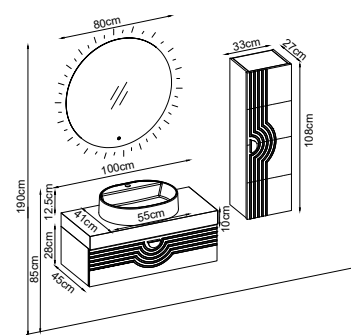

Custom Design

Product	Product Name	Page
Vanity Unit :	Omega - 10113	-
Side Cabinet :	Omega - 20034	-
Bench / Washbasin :	Box - 30018	167
Countertop Basin :	Duru - 40030	170
Mirror :	Opal - 50007	164
Top Unit :	-	-
Legs :	-	161
Handle :	Omega - 80023	-