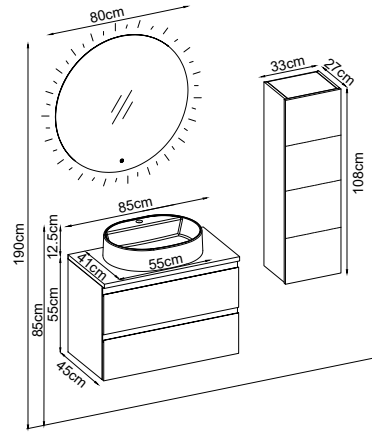

Product Features

Doors : Matte White Lacquer
Sides : Matte White Melaminated MDF
Countertop : Masif Flat
Washbasin : Matte Ant. Duru Acrimer
Mirror : Opal

Custom Design

Product	Product Name	Page
Vanity Unit :	Moderno - 10186	-
Side Cabinet :	Line - 20006	-
Bench / Washbasin :	Flat - 30031	168
Countertop Basin :	Duru - 40032	170
Mirror :	Opal - 50007	164
Top Unit :	-	-
Legs :	-	161

MODERNO 5585 V51