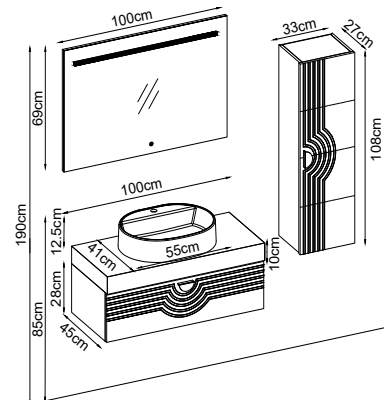

Product Features

- Doors : Matte Nat. Ant. Lacquer
- Sides : Matte Nat. Ant. Melaminated MDF
- Countertop : Yosun Box
- Washbasin : Matte Ant. Duru Acrimer
- Mirror : Fleto

Custom Design

Product	Product Name	Page
Vanity Unit :	Omega - 10116	-
Side Cabinet :	Omega - 20031	-
Bench / Washbasin :	Box - 30019	167
Countertop Basin :	Duru - 40032	170
Mirror :	Fleto - 50002	164
Top Unit :	-	-
Legs :	-	161
Handle :	Omega - 80023	-

OMEGA 28100 V54