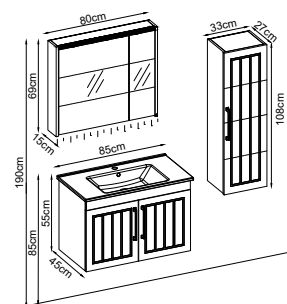

BETA 5585 VK 54

Doors : Matte White Lacquer

Sides : Matte White Melaminated MDF

Washbasin : Ceramic

Mirror : Matte White Bright

Custom Design

Product	Product Name	Page
Vanity Unit :	Beta - 10065	-
Side Cabinet :	Beta - 20021	-
Bench / Washbasin :	Ceramic - 40022	168
Countertop Basin :	-	170
Mirror :	Bright - 50038	162
Top Unit :	-	-
Legs :	-	161
Handle :	Beta - 80020	-