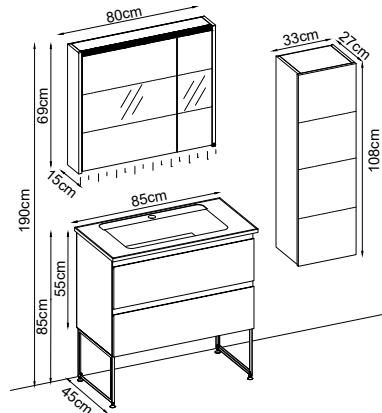

Product Features

Doors : Matte White Lacquer
Sides : Matte White Melaminated MDF
Washbasin : Matte White Tera Acrimer
Mirror : Matte White Bright

Custom Design

Product	Product Name	Page
Vanity Unit :	Moderno - 10187	-
Side Cabinet :	Line - 20006	-
Bench / Washbasin :	Tera - 40011	168
Countertop Basin :	-	170
Mirror :	Bright - 50038	162
Top Unit :	-	-
Legs :	-	161

MODERNO 5585 V52