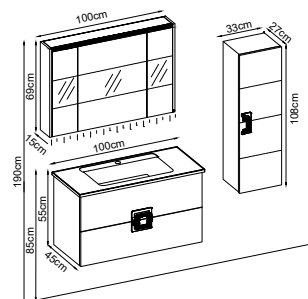

Custom Design

Product	Product Name	Page
Vanity Unit :	Hammer - 10046	-
Side Cabinet :	Hammer - 20053	-
Bench / Washbasin :	Tera - 40006	167
Countertop Basin :	-	170
Mirror :	Bright - 50037	162
Top Unit :	-	-
Legs :	-	161
Handle :	Hammer - 80011	-