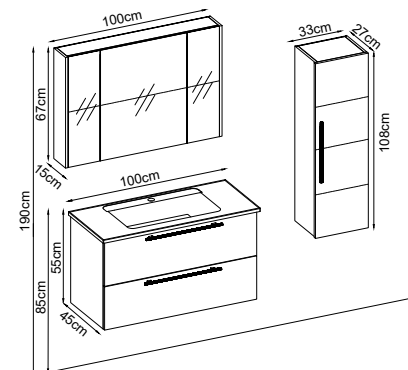

Product Features

- Doors : Brick Red Soft Touch
- Sides : Brick Red Soft Touch
- Washbasin : Tera Brick Red Acrimer
- Mirror : Brick Red Belek

Custom Design

Product	Product Name	Page
Vanity Unit :	Mona - 10021	-
Side Cabinet :	Mona - 20044	-
Bench / Washbasin :	Tera - 40009	167
Countertop Basin :	-	170
Mirror :	Belek - 50067	163
Top Unit :	-	-
Legs :	-	161
Handle Vanity Unit:	Mona - 80003	-
Handle Side Cabinet:	Mona - 80004	-

MONA 55100 V54