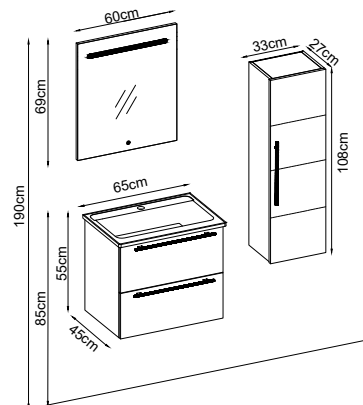

MONA 5585 V52

Product Features

- Doors : Brick Red Soft Touch
- Sides : Brick Red Soft Touch
- Washbasin : Matte White Tera Acrimer
- Mirror : Fleto

Custom Design

Product	Product Name	Page
Vanity Unit :	Mona - 10019	-
Side Cabinet :	Mona - 20044	-
Bench / Washbasin :	Tera - 40016	168
Countertop Basin :	-	170
Mirror :	Fleto - 50004	164
Top Unit :	-	-
Legs :	-	161
Handle Vanity Unit:	Mona - 80003	-
Handle Side Cabinet:	Mona - 80004	-

MONA 5565 V54