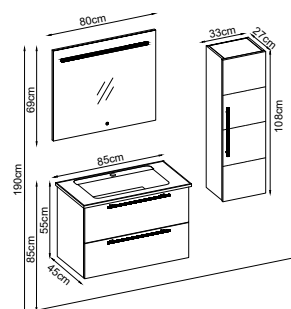

VALA

Storm Gray

MONA 5585 V53

Doors : Storm Gray Soft Touch

Sides : Storm Gray Soft Touch

Washbasin : Matte White Tera Acrimer

Mirror : Fleto

Custom Design

Product	Product Name	Page
Vanity Unit :	Mona - 10017	-
Side Cabinet :	Mona - 20042	-
Bench / Washbasin :	Tera - 40011	168
Countertop Basin :	-	170
Mirror :	Fleto - 50003	164
Top Unit :	-	-
Legs :	-	161
Handle Vanity Unit :	Mona - 80005	-
Handle Side Cabinet :	Mona - 80006	-