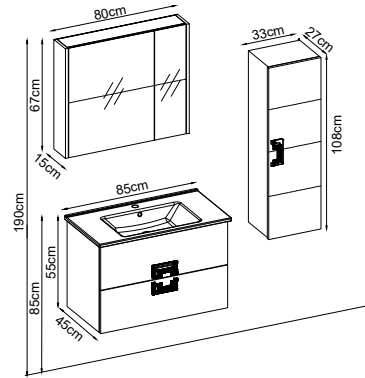

Product Features

- Doors : Water Green Soft Touch
- Sides : Water Green Soft Touch
- Washbasin : Ceramic
- Mirror : Water Green Belek

Custom Design

Product	Product Name	Page
Vanity Unit :	Hammer - 10044	-
Side Cabinet :	Hammer - 20051	-
Bench / Washbasin :	Ceramic - 40022	168
Countertop Basin :	-	170
Mirror :	Belek - 50069	163
Top Unit :	-	-
Legs :	-	161
Handle:	Hammer - 80013	-

HAMMER 5585 V53