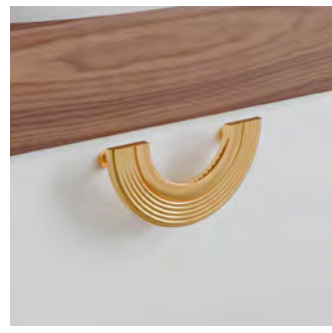

Custom Design

Product	Product Name	Page
Vanity Unit :	Polo - 10040	-
Side Cabinet :	Polo - 20049	-
Bench / Washbasin :	Box - 30018	167
Countertop Basin :	Duru - 40030	170
Mirror :	Elipso - 50013	165
Top Unit :	-	-
Legs :	-	161
Handle :	Polo - 80009	-