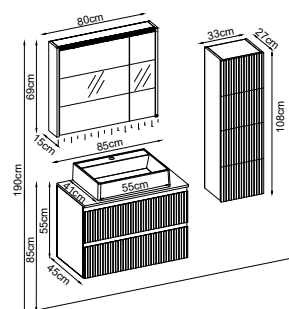

Custom Design

Product	Product Name	Page
Vanity Unit :	Royal - 10136	-
Side Cabinet :	Royal - 20004	-
Bench / Washbasin :	Level - 30036	168
Countertop Basin :	Katre - 40024	170
Mirror :	Bright - 50044	162
Top Unit :	-	-
Legs :	-	161