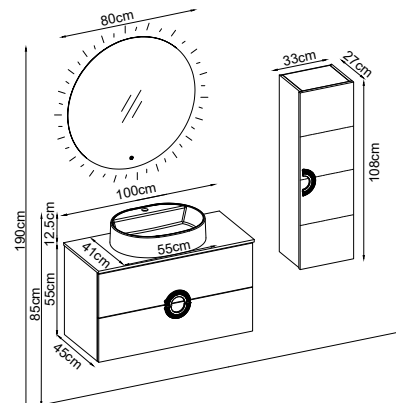

POLO 55100 V53

Product Features

- Doors : Brick Red Soft Touch
- Sides : Brick Red Soft Touch
- Countertop : Matte White Lavel Acrimer
- Washbasin : Brick Red Duru Acrimer
- Mirror : Opal

Custom Design

Product	Product Name	Page
Vanity Unit :	Polo - 10033	-
Side Cabinet :	Polo - 20048	-
Bench / Washbasin :	Lavel - 30026	167
Countertop Basin :	Duru - 40035	170
Mirror :	Opal - 50007	164
Top Unit :	-	-
Legs :	-	161
Handle:	Polo - 80009	-

POLO 55100 V54