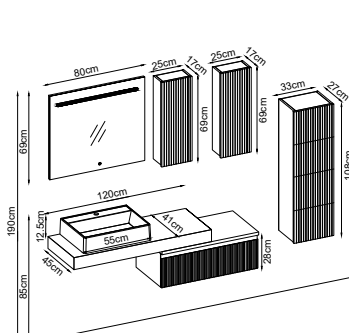

Custom Design

Product	Product Name	Page
Vanity Unit :	Royal - 10152	-
Side Cabinet :	Royal - 20005	-
Bench / Washbasin :	Box - 30002	167
Countertop Basin :	Katre - 40024	170
Mirror :	Fleto - 50003	164
Top Unit :	Royal - 60003	-
Legs :	-	161