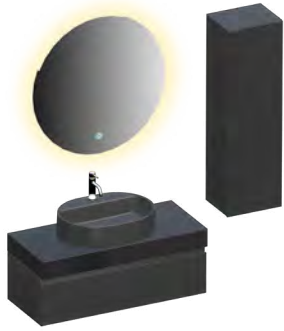

Product Features

- Doors : Matte Nat. Ant. Lacquer
- Sides : Matte Nat. Ant. Melamined MDF
- Countertop : Yosun Box
- Washbasin : Matte Ant. Duru Acrimer
- Mirror : Opal

Custom Design

Product	Product Name	Page
Vanity Unit :	Royal - 10163	-
Side Cabinet :	Royal - 20002	-
Bench / Washbasin :	Box - 30019	167
Countertop Basin :	Duru - 40032	170
Mirror :	Opal - 50007	164
Top Unit :	-	-
Legs :	-	161

ROYAL 28100 V56