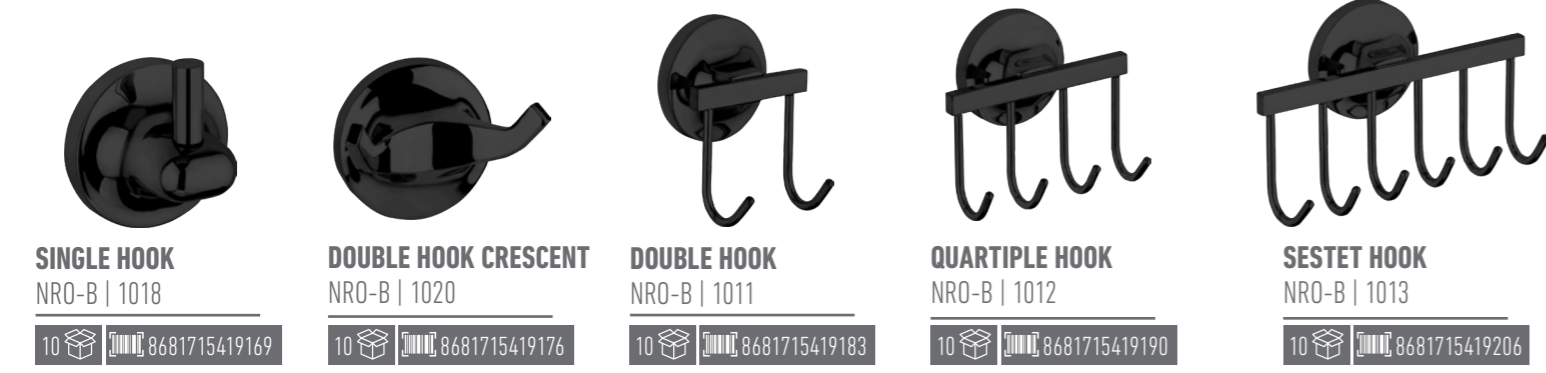

GLASS SHELF
NRO-B | 1001
10 8681715419121

GLASS SHELF WITH COVER
NRO-B | 1003
10 8681715419138

TOWEL BAR
NRO-B | 1009
10 8681715419145

SOAP BASKET
NRO-B | 1017
10 8681715419152

ZAMAK & ZINC
HAM MADE

SINGLE HOOK
NRO-B | 1018
10 8681715419169