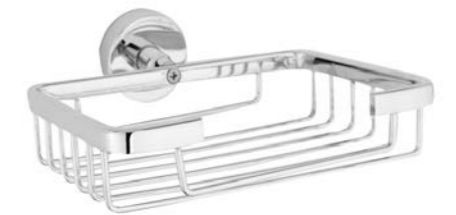

SOAP BASKET
POL-C | 1017