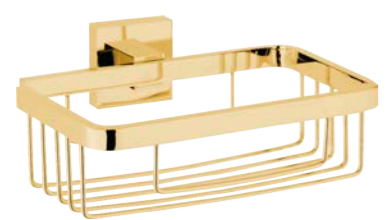

10 8681715417875

TOOTHBRUSH HOLDER
LIN-B | 1005

10 8681715417882

SQUARE SOAP DISH
LIN-B | 1004

10 8681715417912

METAL SOAP DISPENSER
LIN-B | 1007

10 8681715417899

SOAP BASKET
LIN-G | 1017