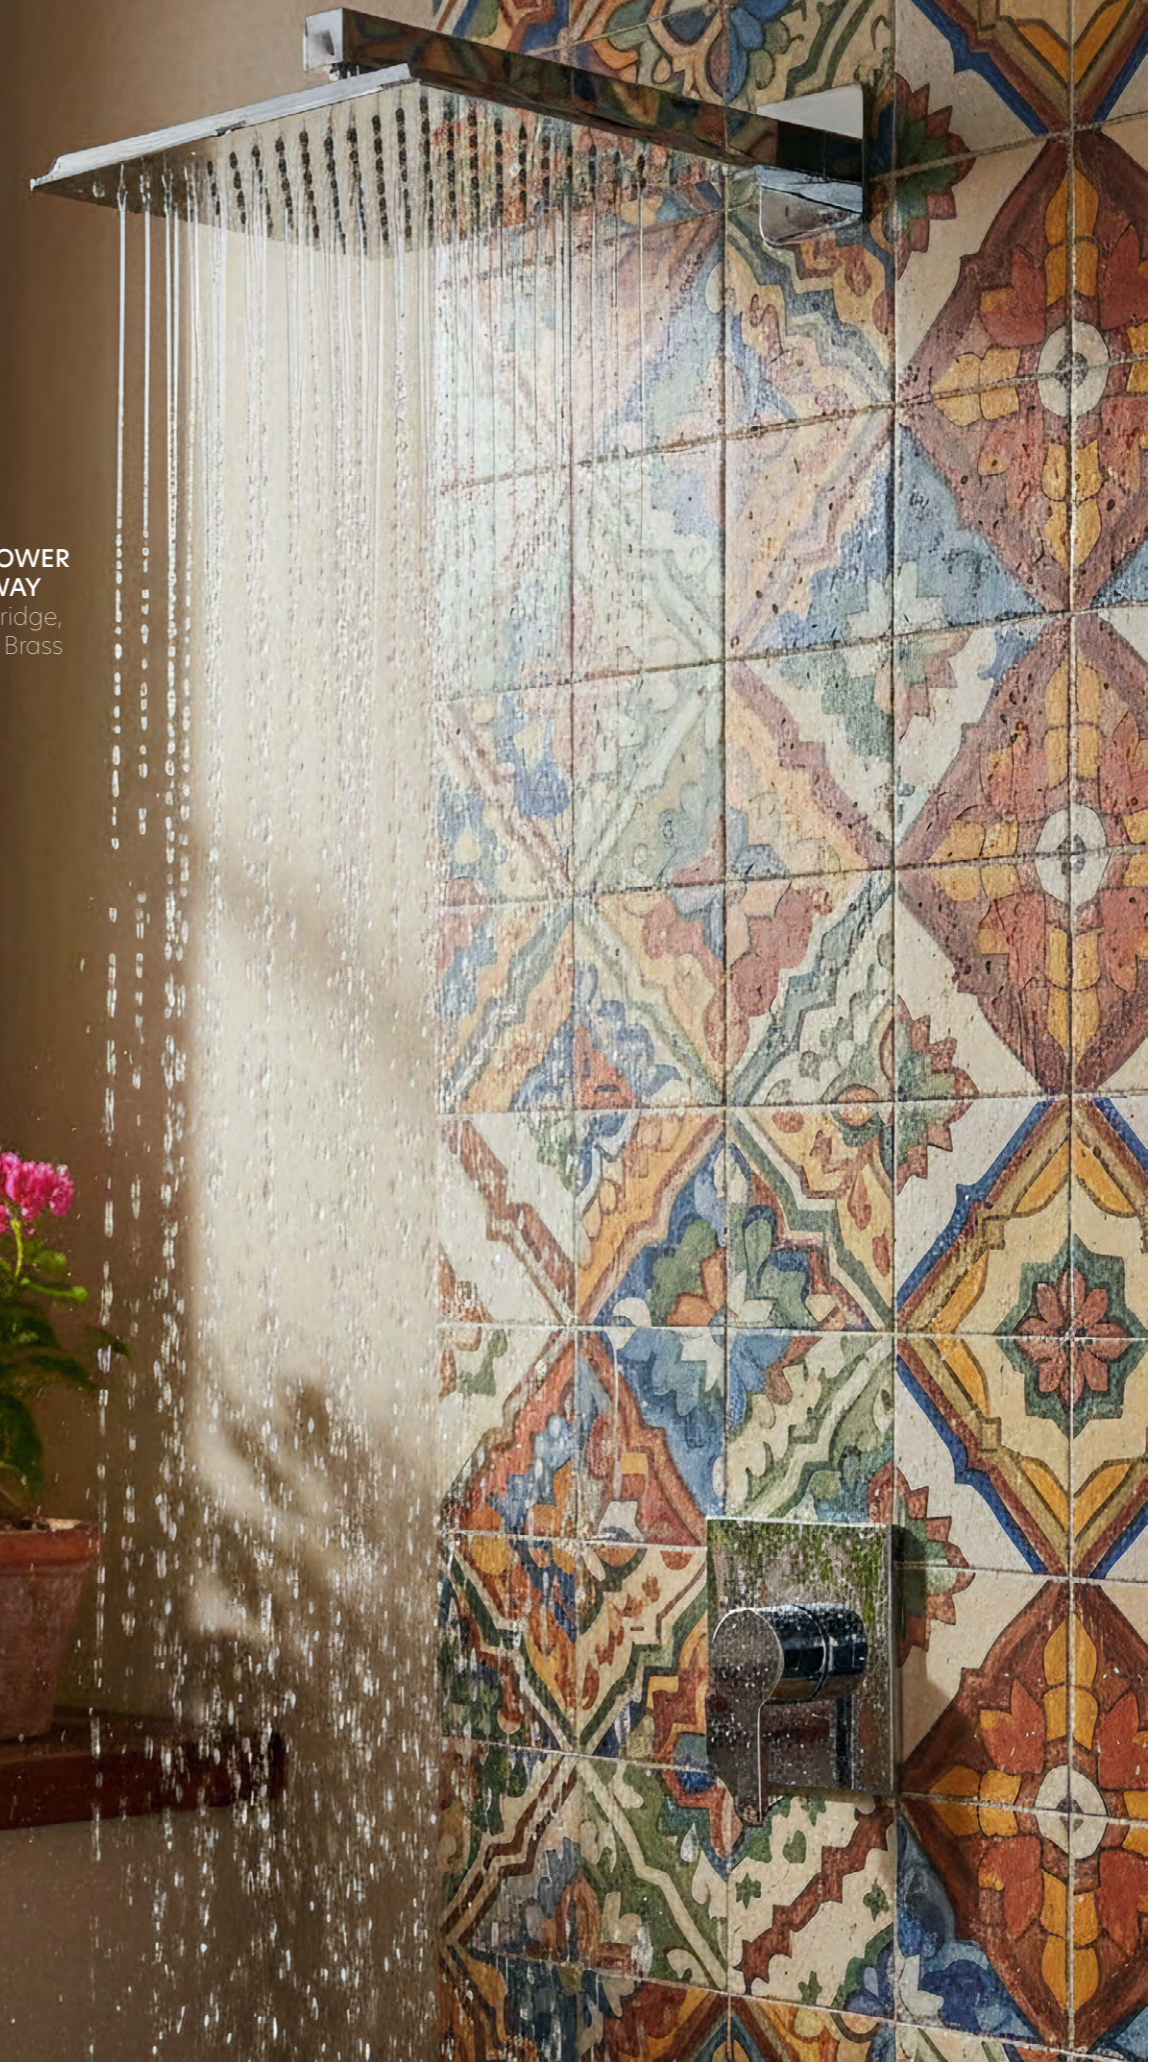

5 YEARS WARRANTY

MADE IN TÜRKİYE

AKTCS6011
CONCEALED SHOWER
SET QUADRA 1 WAY
40mm Spain Cartridge,
ABS Head 40 cm Brass
PIPE

5 YEARS
WARRANTY

MADE IN TÜRKİYE

VALA

www.vala.com.tr

AKTC6010
CONCEALED SHOWER
SET QUADRA 1 WAY
40mm Spain Cartridge,
ABS Head 40 cm Brass
PIPE