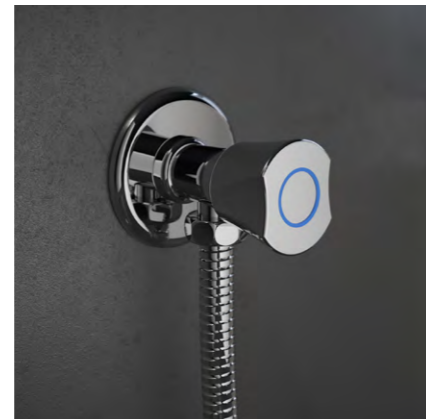

042
PHOTOCELL
MIXERS

54
MIXERS