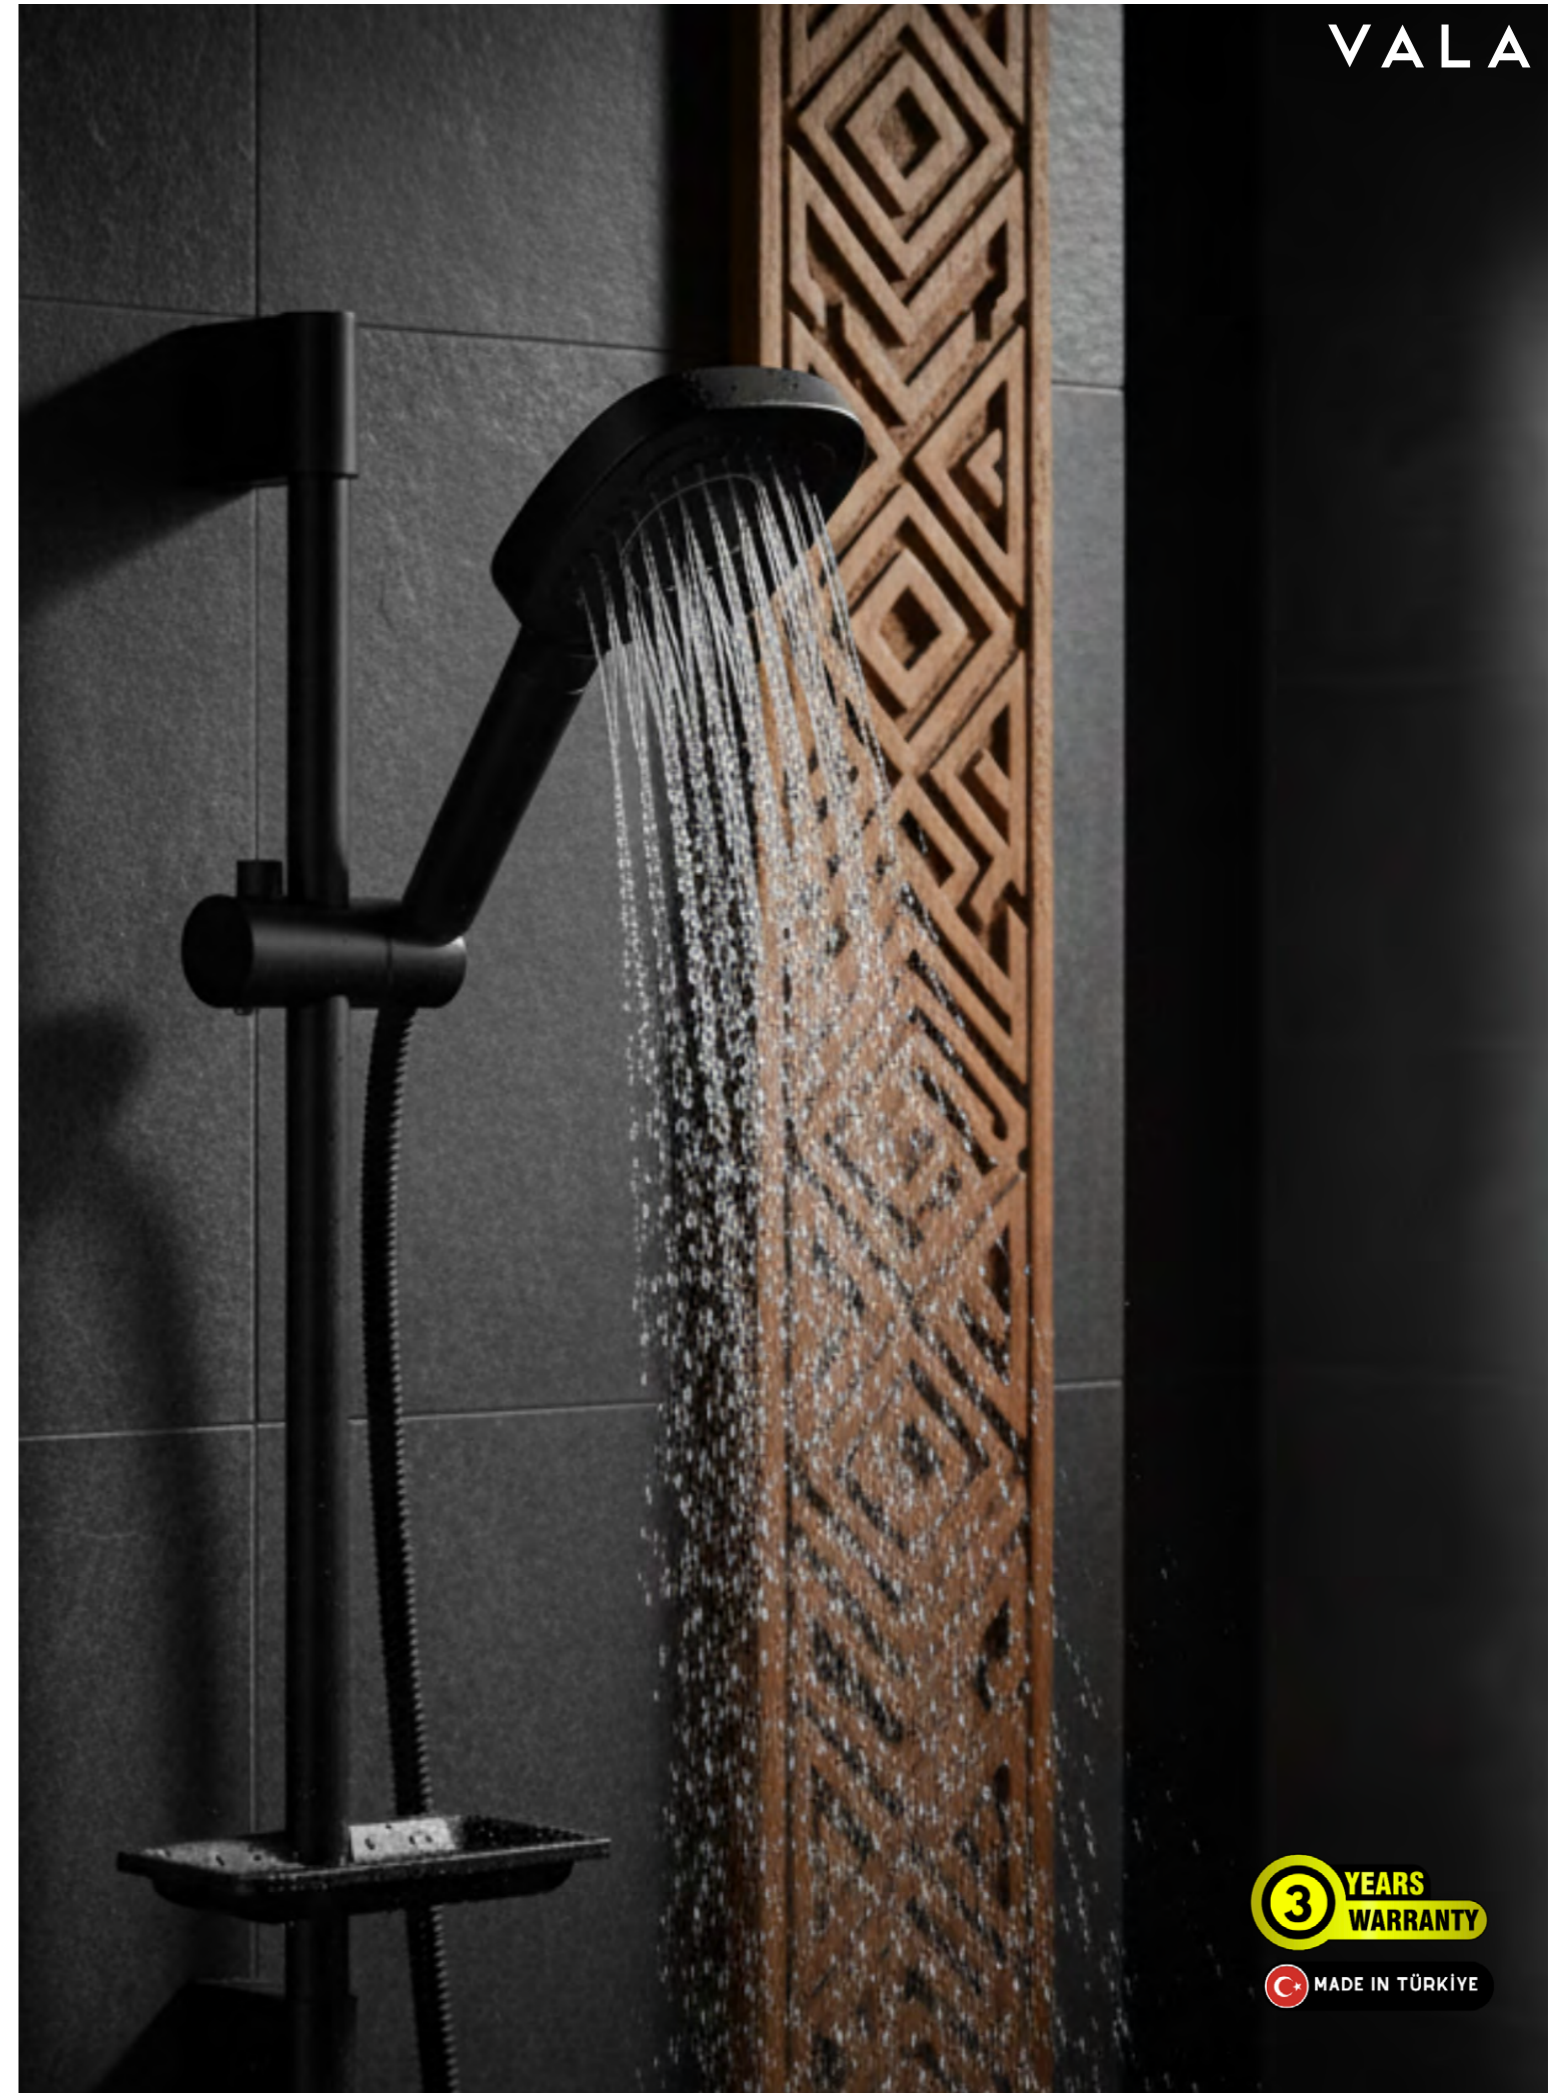

SL4003

115mm Mono Black Hand Shower, 600mm Pipe, Black Soap Dish, Black Shower Hose

TD005

230mm Black Top Shower

HD005

115mm Mono Black Hand Shower

WB4001

115mm Mono Black Hand Shower, Black Wall Bracket, Black Shower Hose