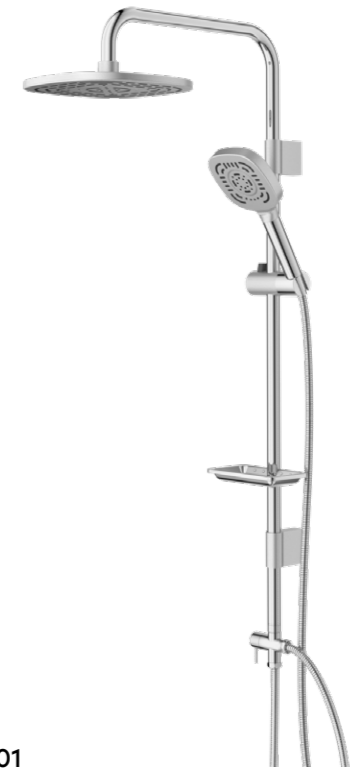

GREY CHROME SERIES

SL1401

115mm Mono Grey Hand Shower, 600mm Pipe Height, Chrome Soap Dish, Chrome Shower Hose

CL1401

230mm Grey Top Shower, 115mm Mono Grey Hand Shower, 960mm Pipe Height, Brass Lever Diverter, Chrome Soap Dish, Chrome Shower Hose