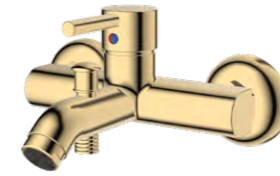

For those who need a versatile product, Dubbo becomes a completely different alternative! Thanks to this series, which is a special option for those who do not neglect high standards while meeting expectations, it will be very easy to create solutions for your needs! A special solution for those who do not leave quality to chance!

SINGLE-LEVER BASIN MIXER

35mm Ceramic Cartridge, Single Body, Brass Casting, Pipe End Water Flow Height 100mm, Spout Length 120mm, Single Screw Easy Installation, 50cm 1st Quality Flex Connection

G600103

EXPOSED BATH MIXER WITHOUT SHOWER KIT

35mm Ceramic Cartridge, Single Body, Brass Casting, Spout Length 135mm

600113

EXPOSED SHOWER MIXER WITHOUT SHOWER KIT

35mm Ceramic Cartridge, Single Body, Brass Casting