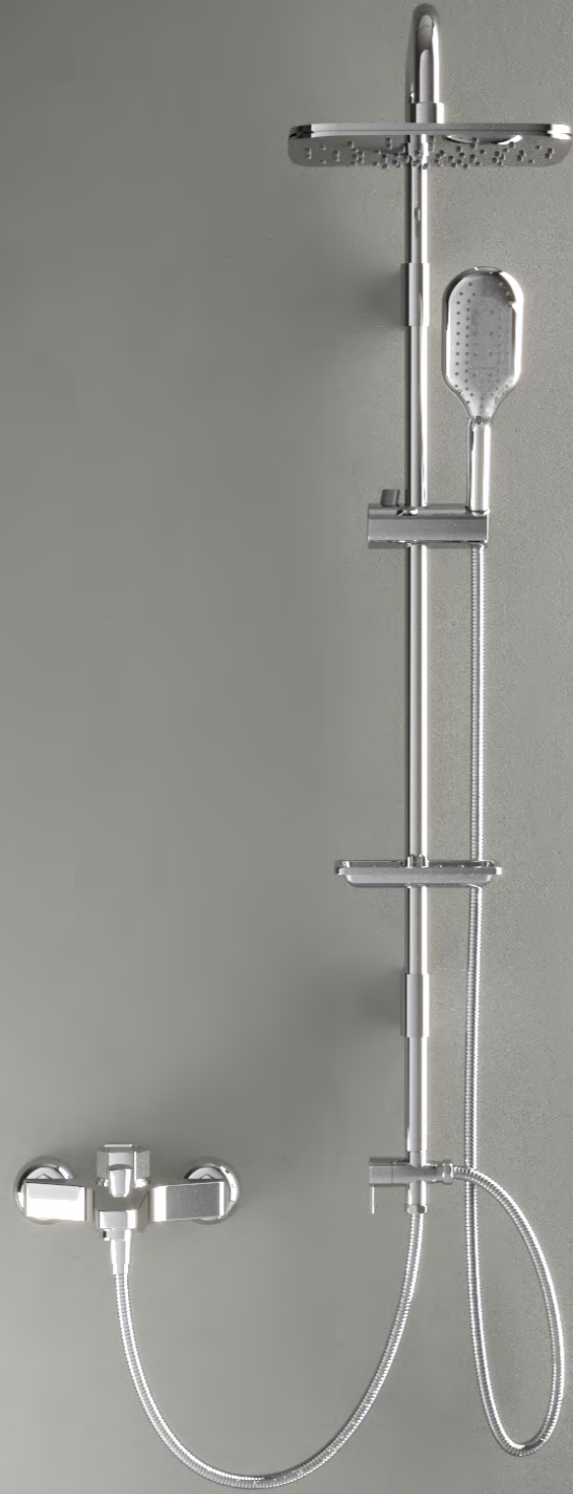

3 YEARS WARRANTY

MADE IN TÜRKİYE