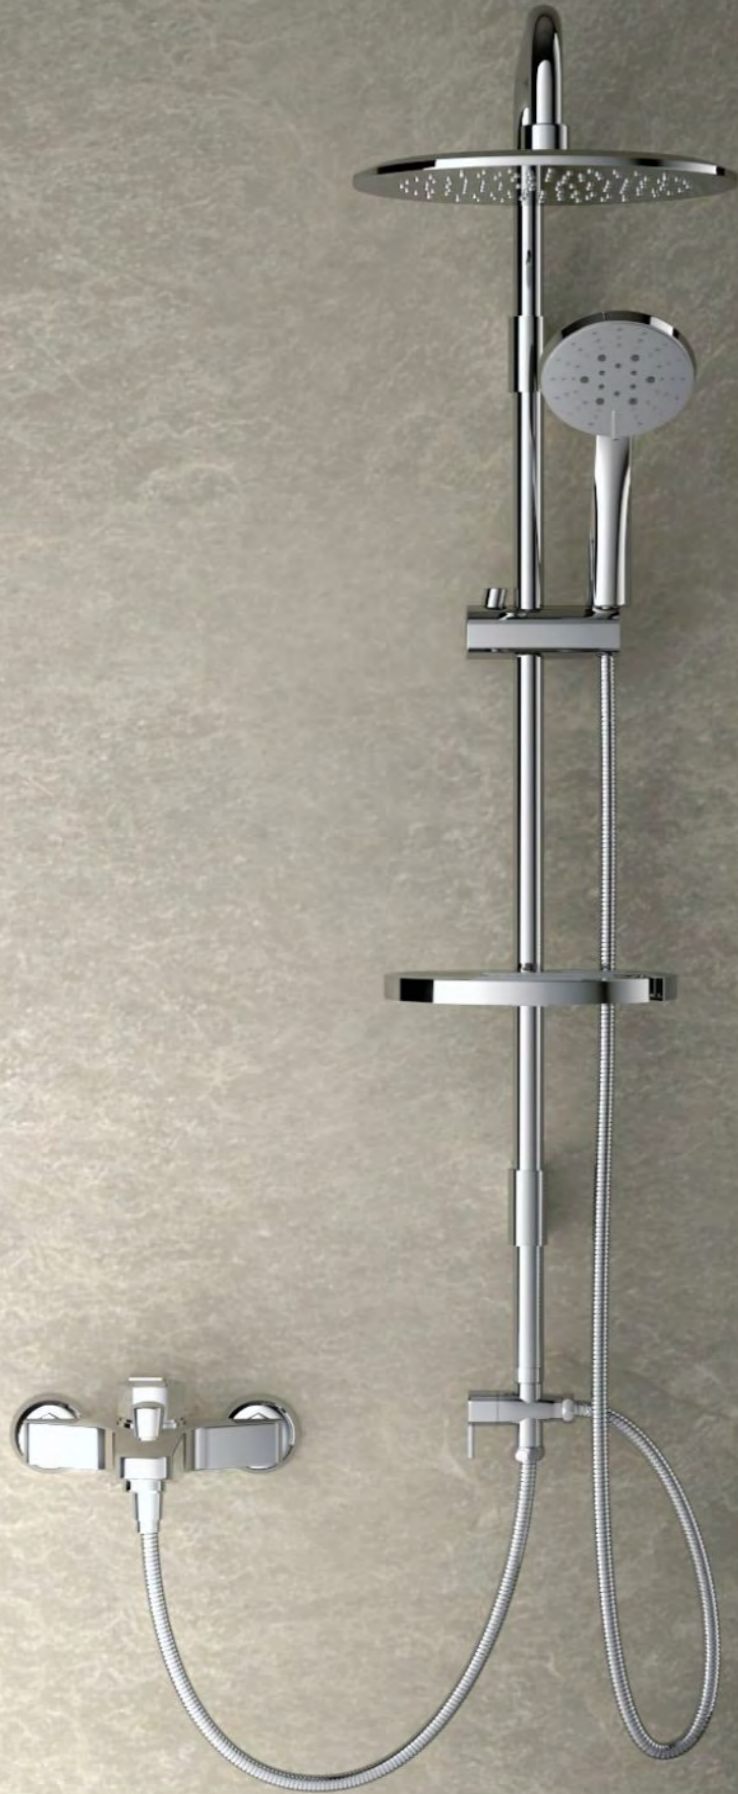

3 YEARS WARRANTY

MADE IN TÜRKİYE