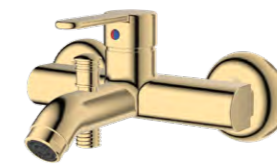

5 YEARS WARRANTY

MADE IN TÜRKİYE

TOLEDO

SINGLE-LEVER BASIN MIXER

35 mm Ceramic Cartridge, Single Body, Brass Casting, 50 cm 1st Quality Flex Connection, Single Screw Easy Installation, Pipe End Water Flow Depth 100mm, Outlet End Length 115mm

SINGLE-LEVER LONG BASIN MIXER - 30 cm

35 mm Ceramic Cartridge, Single Body, Brass Casting, 50 cm 1st Quality Flex Connection, Single Screw Easy Installation, Pipe End Water Flow Height 300mm, Outlet Length 130mm

G200103

EXPOSED BATH MIXER WITHOUT SHOWER KIT

35mm Ceramic Cartridge, Single Body, Brass Casting, Spout Length 115mm