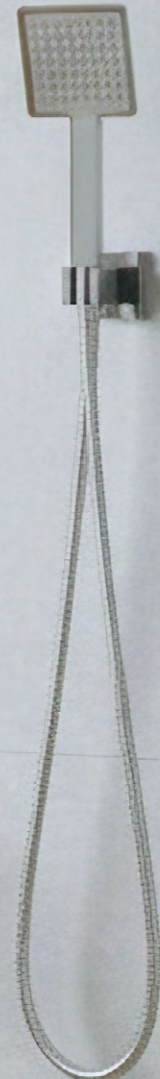

5 YEARS
WARRANTY

MADE IN TÜRKİYE

CN007
CONCEALED SHOWER
SET ROUND
35mm Ceramic Cartridge,
ABS Head 304 PIPE