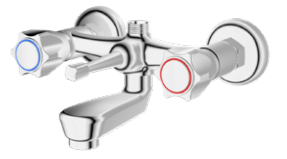

5 YEARS WARRANTY

MADE IN TÜRKİYE

800204
TRADITIONAL BASIN MIXER
 360° Sealing, Brass Body, 50cm
 1st Quality Flex Connection, Twin
 Screw Mounting

800202
TRADITIONAL WALL MOUNTED SINK MIXER
 360° Sealing, Brass Casting