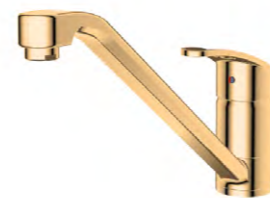

EXPOSED SHOWER MIXER WITHOUT SHOWER KIT

35mm Ceramic Cartridge, Single Body, Brass Casting

500221R

B500221R

G500221R

SINGLE-LEVER SINK MIXER WITH MOVABLE SPOUT

40mm Ceramic Cartridge, 50cm 1st Quality Flex Connection, Single Screw Easy Installation, Wall Outlet End Length 248mm, Pipe End Water Flow Height 178mm Brass Pipe

SINGLE-LEVER SINK MIXER WITH MOVABLE SPOUT

35mm Ceramic Cartridge, 50cm 1st Quality Flex Connection, Single Screw Easy Installation, Pipe End Water Flow Height 165mm, Spout Length 110mm

500102

B500102

G500102