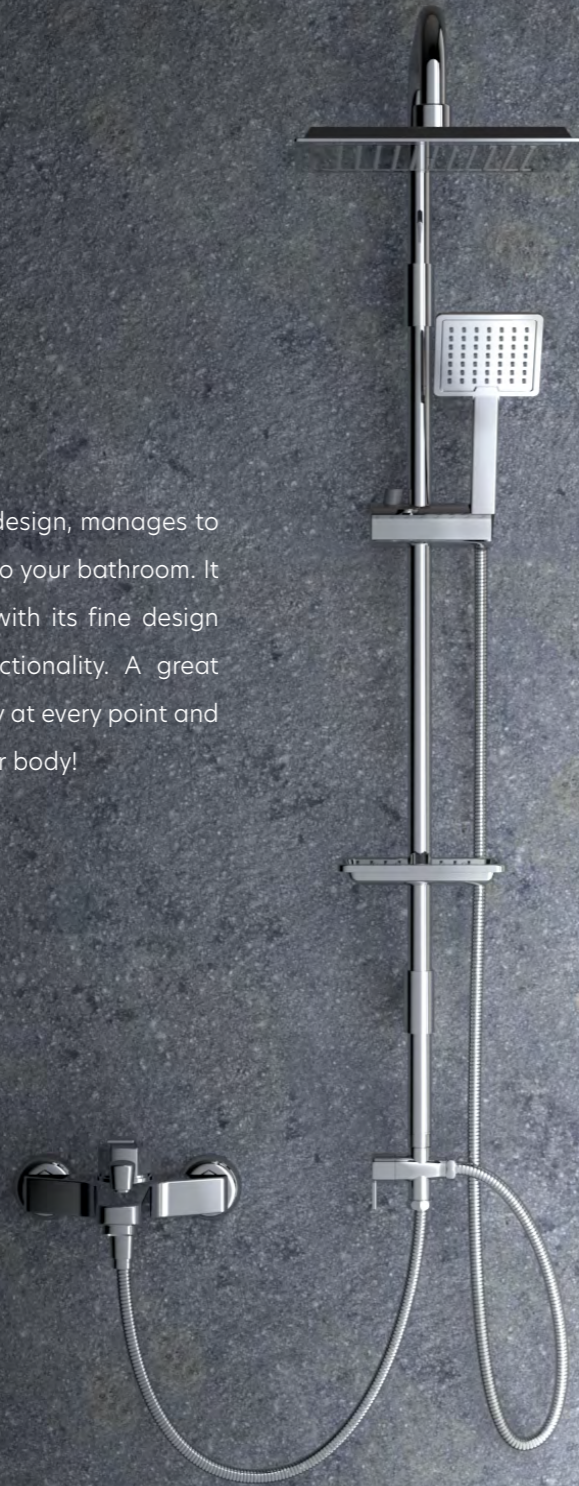

3 YEARS WARRANTY
MADE IN TÜRKİYE

Carre, which dazzles with its stylish design, manages to be an accessory that will add value to your bathroom. It integrates the quality of chromium with its fine design and does not compromise on functionality. A great option that makes you feel the quality at every point and makes it easier for water to meet your body!