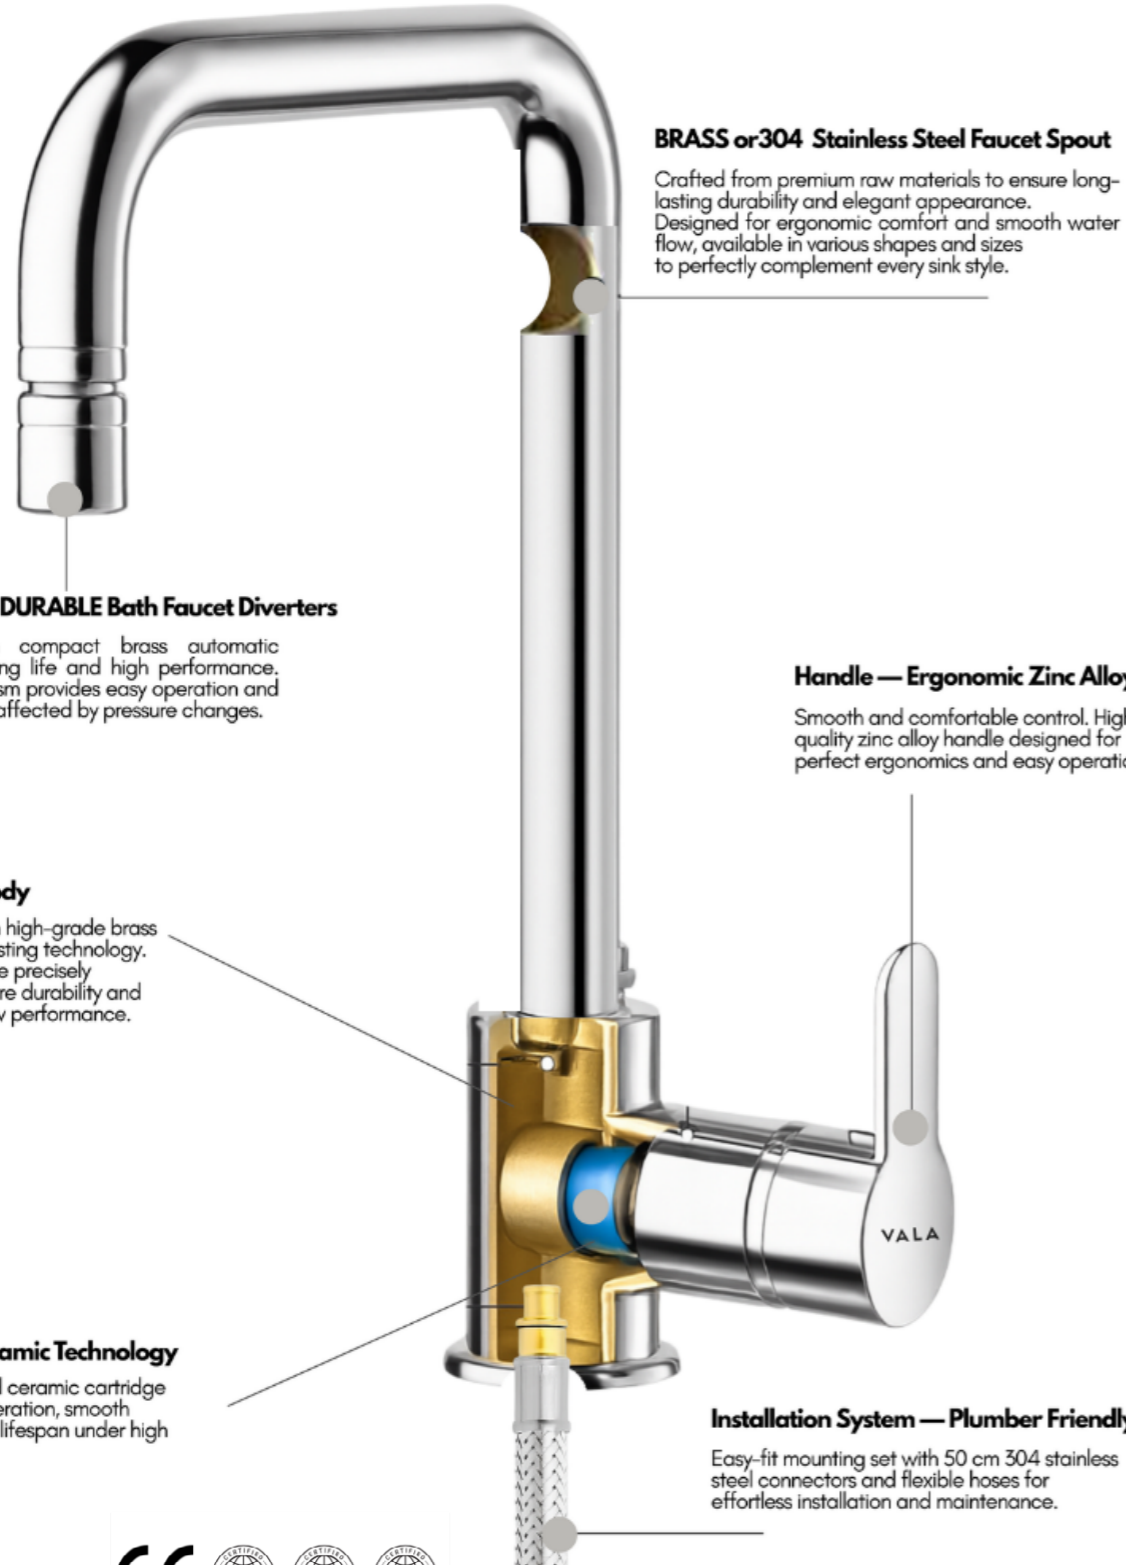

“Refresh with Quality ”

THE PERFECT BALANCE OF DESIGN & ENGINEERING

Every VALA faucet is the result of precise engineering and refined design — created to deliver exceptional performance while preserving natural resources.

Equipped with advanced water-saving technology and made from durable, high-grade materials, VALA faucets ensure long life, elegant comfort, and maximum water efficiency without compromising flow or style.