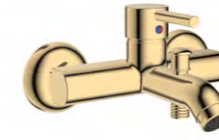

WALL MOUNTED SINK MIXER

35mm Ceramic Cartridge, Single Body, Brass Casting, Spout Length 245mm

G600103WB

EXPOSED BATH MIXER WITH SHOWER KIT

35mm Ceramic Cartridge, Single Body, Brass Casting, Spout Length 135mm, Hand Shower, Wall Bracket, Shower Hose

SINGLE-LEVER WALL MOUNTED SINK MIXER WITH S SPOUT

35mm Ceramic Cartridge, Single Screw Easy Installation, Joistic Aerator, Pipe End Flow Height 170mm, Spout Length 150mm, 50cm 1st Quality Flex Connection, Brass Body, Brass Pipe

SINGLE-LEVER SINK MIXER WITH MOVABLE SPOUT

35 mm Ceramic Cartridge, 50 cm 1st Quality Flex Connection Single Screw Easy Installation, Pipe End Water Flow Height 240mm, Outlet End Length 150mm, Brass Pipe

5 YEARS WARRANTY

MADE IN TÜRKİYE