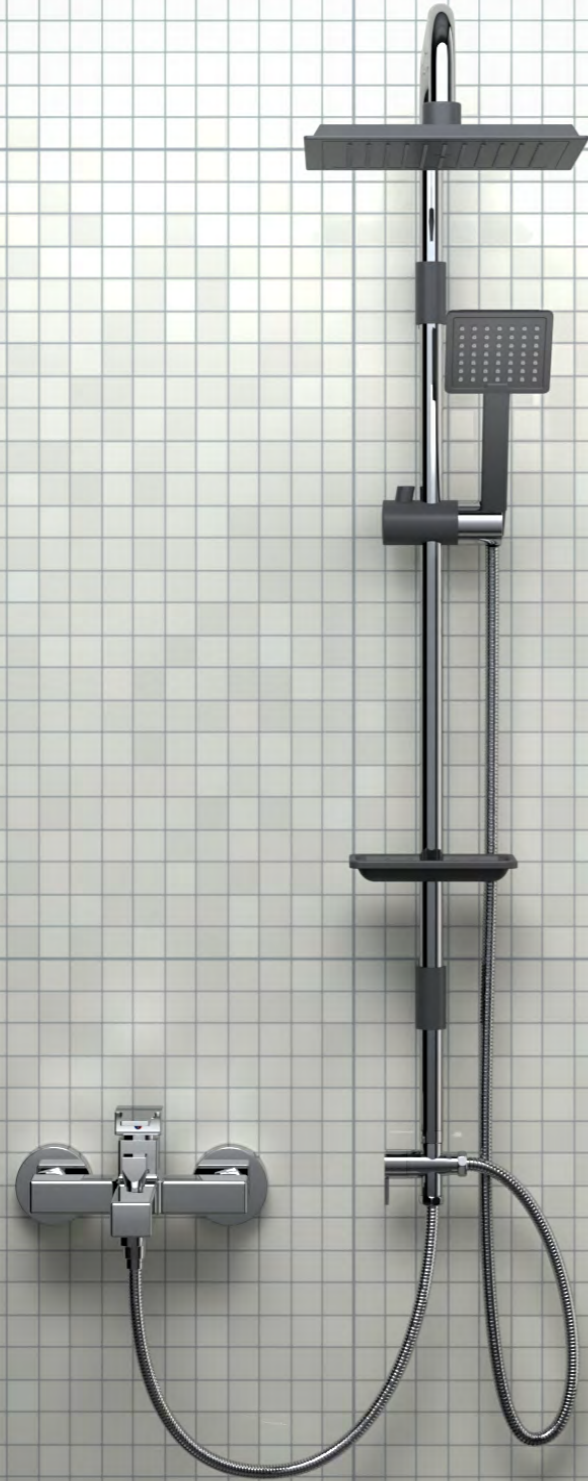

3 YEARS WARRANTY
MADE IN TÜRKİYE

GREY SERIES

CARRE