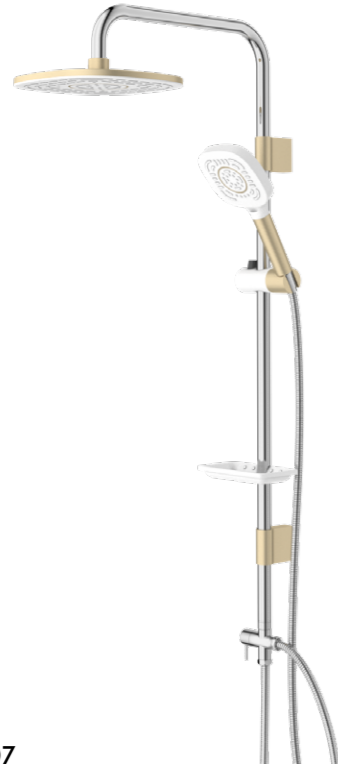

WB4006

115mm Mono Grey Hand Shower, Chrome Wall Bracket, Chrome Shower Hose

HD001

115mm Mono Grey Hand Shower

TD001

230mm Grey Top Shower

CL1407

230mm White&Gold Top Shower, 115mm Mono White&Gold Hand Shower, 960mm Pipe Height, Brass Lever Diverter, White Soap Dish, Chrome Shower Hose