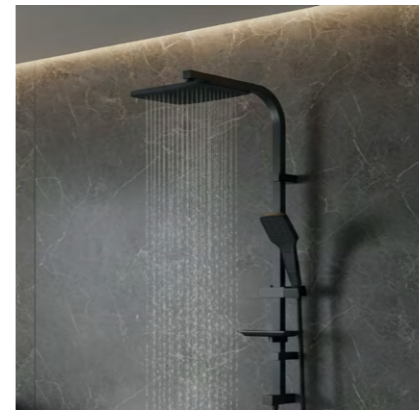

150
PANEL
SHOWERS

158
BLACK
SHOWERS